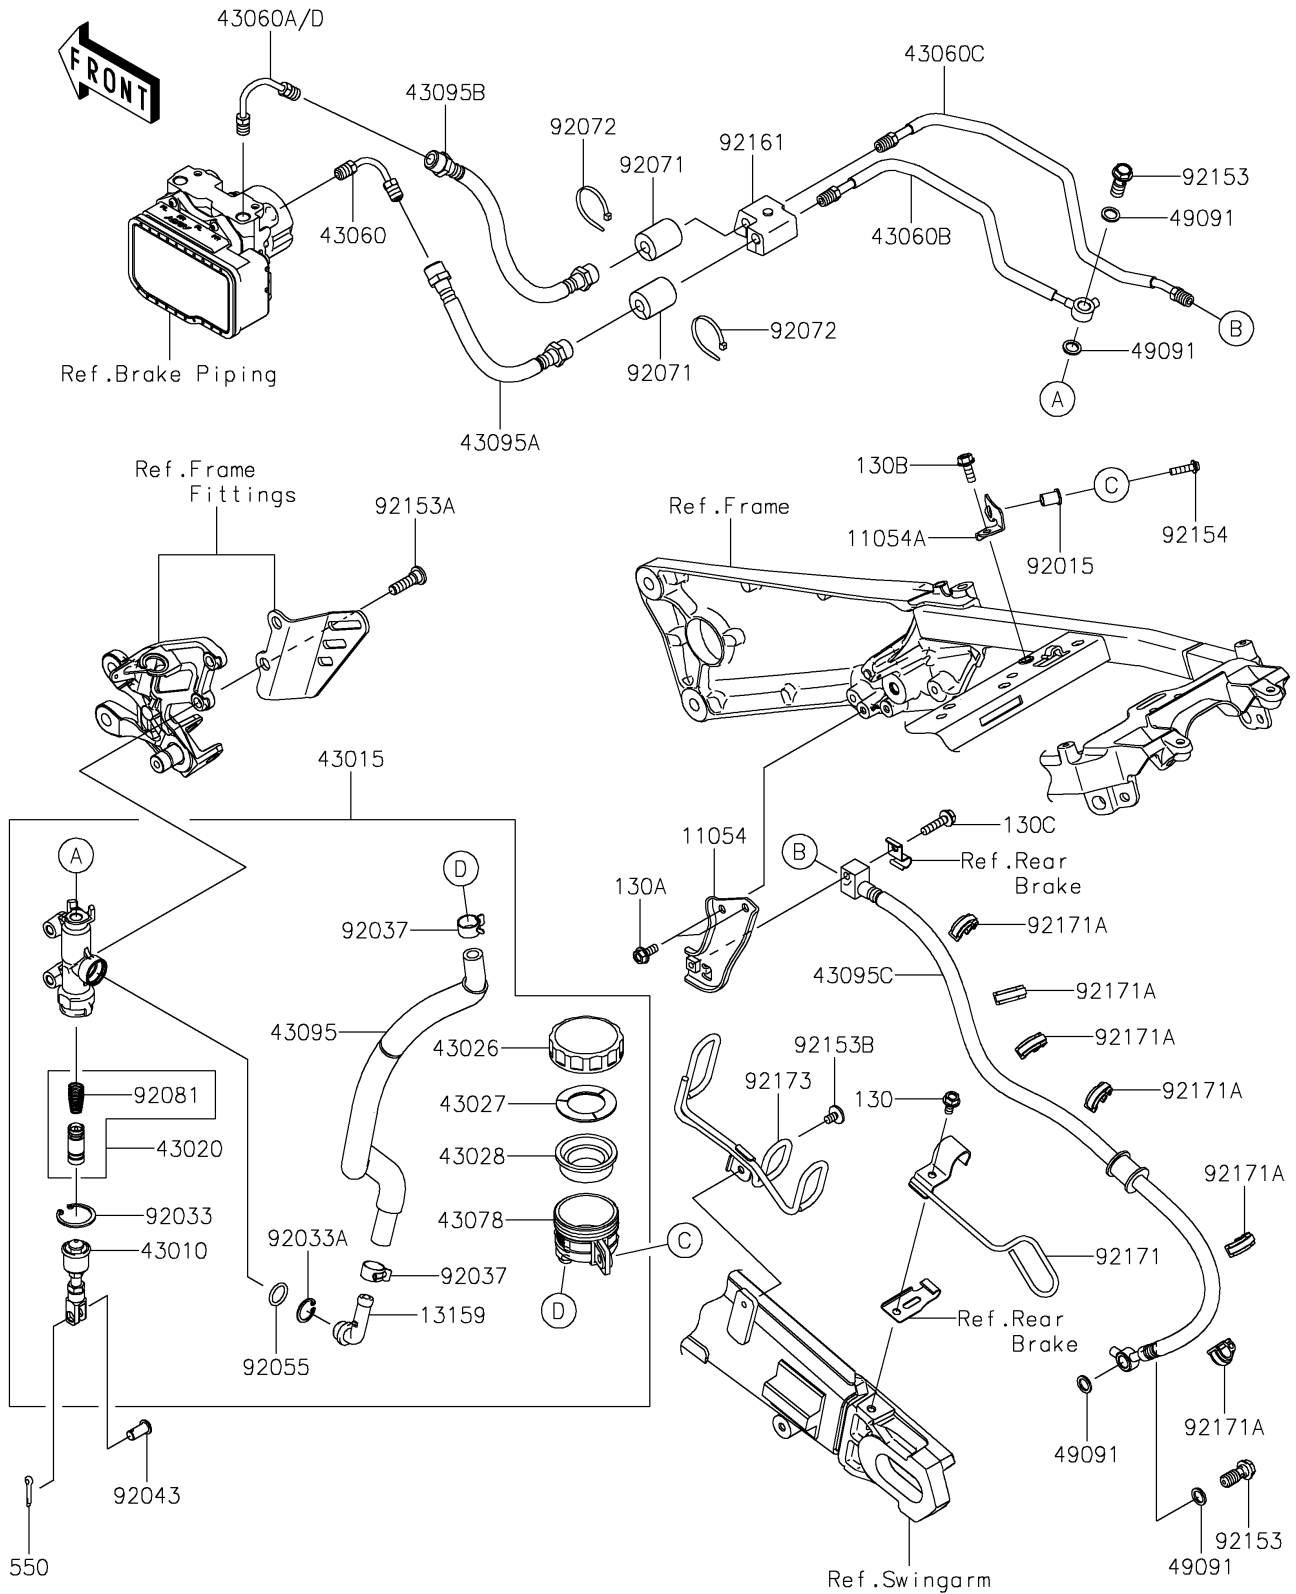

2022 NINJA® ZX™ -14R ABS PARTS DIAGRAM

Rear Master Cylinder

F2293