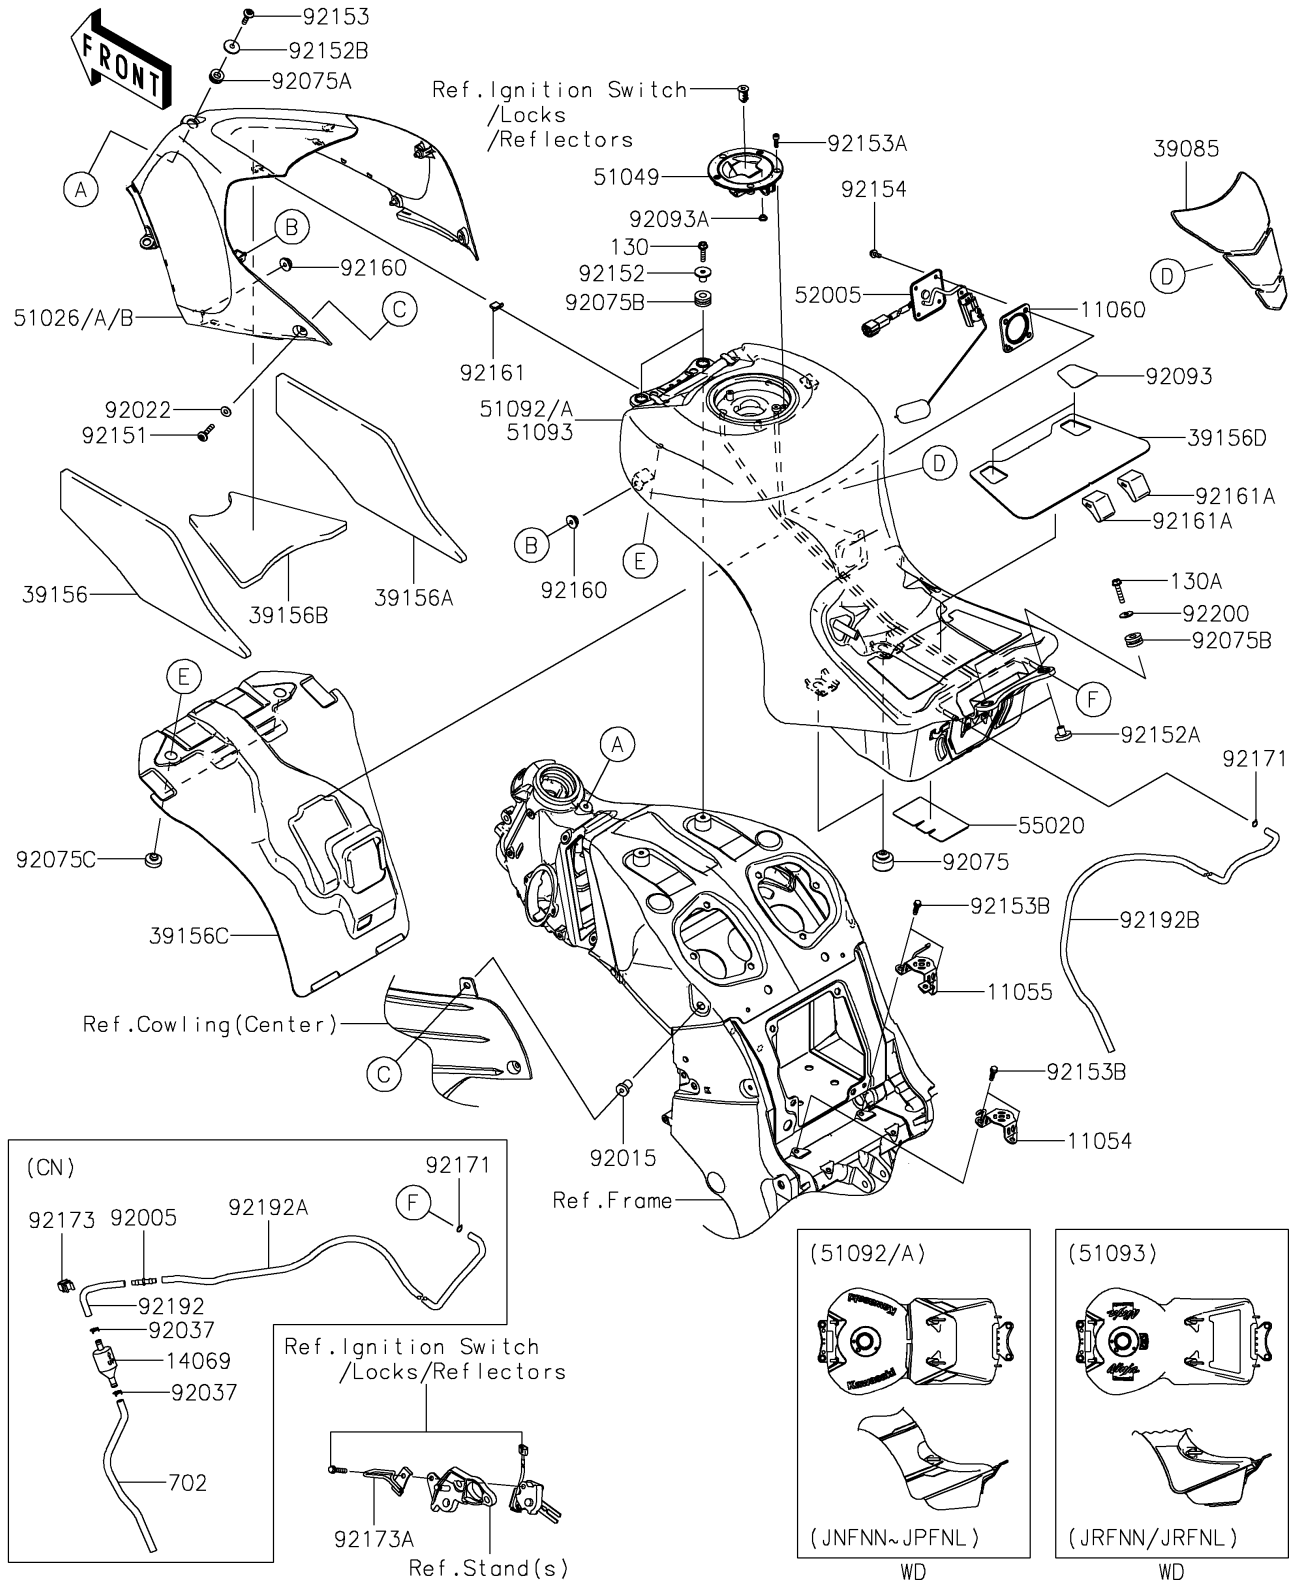

2022 NINJA® ZX™ -14R ABS PARTS DIAGRAM

Fuel Tank

F2410

2022 NINJA® ZX™ -14R ABS PARTS LIST

Fuel Tank

ITEM NAME	PART NUMBER	QUANTITY
BRACKET,FUEL TANK,CNT,LH (Ref # 11054)	11054-0681	1
BRACKET,FUEL TANK,CNT,RH (Ref # 11055)	11055-0063	1
GASKET,FUEL GAUGE (Ref # 11060)	11060-1952	1
BREATHER (Ref # 14069)	14069-0703	1
PAD-TANK (Ref # 39085)	39085-0011	1
PAD,TANK COVER,LH (Ref # 39156)	39156-0780	1
PAD,TANK COVER,RH (Ref # 39156A)	39156-0781	1
PAD,TANK COVER,CNT (Ref # 39156B)	39156-0782	1
PAD (Ref # 39156C)	39156-0794	1
PAD,FUEL TANK (Ref # 39156D)	39156-0863	1
COVER TANK,FUEL,P.S.GRAY (Ref # 51026)	51026-0008-36S	1
CAP-TANK,FUEL (Ref # 51049)	51049-0746	1
TANK-COMP-FUEL,M.D.BLACK+GRY (Ref # 51092)	51092-5155-68E	1
GAUGE,FUEL (Ref # 52005)	52005-0093	1
GUARD,FUEL TANK (Ref # 55020)	55020-0551	1
FITTING (Ref # 92005)	92005-0096	1
NUT,RUBBER,6MM (Ref # 92015)	92015-1692	2
WASHER,6.5X16X1 (Ref # 92022)	92022-1143	2
CLAMP,TUBE (Ref # 92037)	92037-147	2
DAMPER (Ref # 92075)	92075-015	2
DAMPER (Ref # 92075A)	92075-1634	1
DAMPER,10X24X12 (Ref # 92075B)	92075-1690	4
DAMPER,9X24X14 (Ref # 92075C)	92075-281	2
SEAL (Ref # 92093)	92093-0583	2
SEAL,FUEL TANK CAP (Ref # 92093A)	92093-1030	1
BOLT,SOCKET,6X30 (Ref # 92151)	92151-1605	2
COLLAR (Ref # 92152)	92152-0048	2
COLLAR (Ref # 92152A)	92152-0364	2
COLLAR (Ref # 92152B)	92152-0424	1