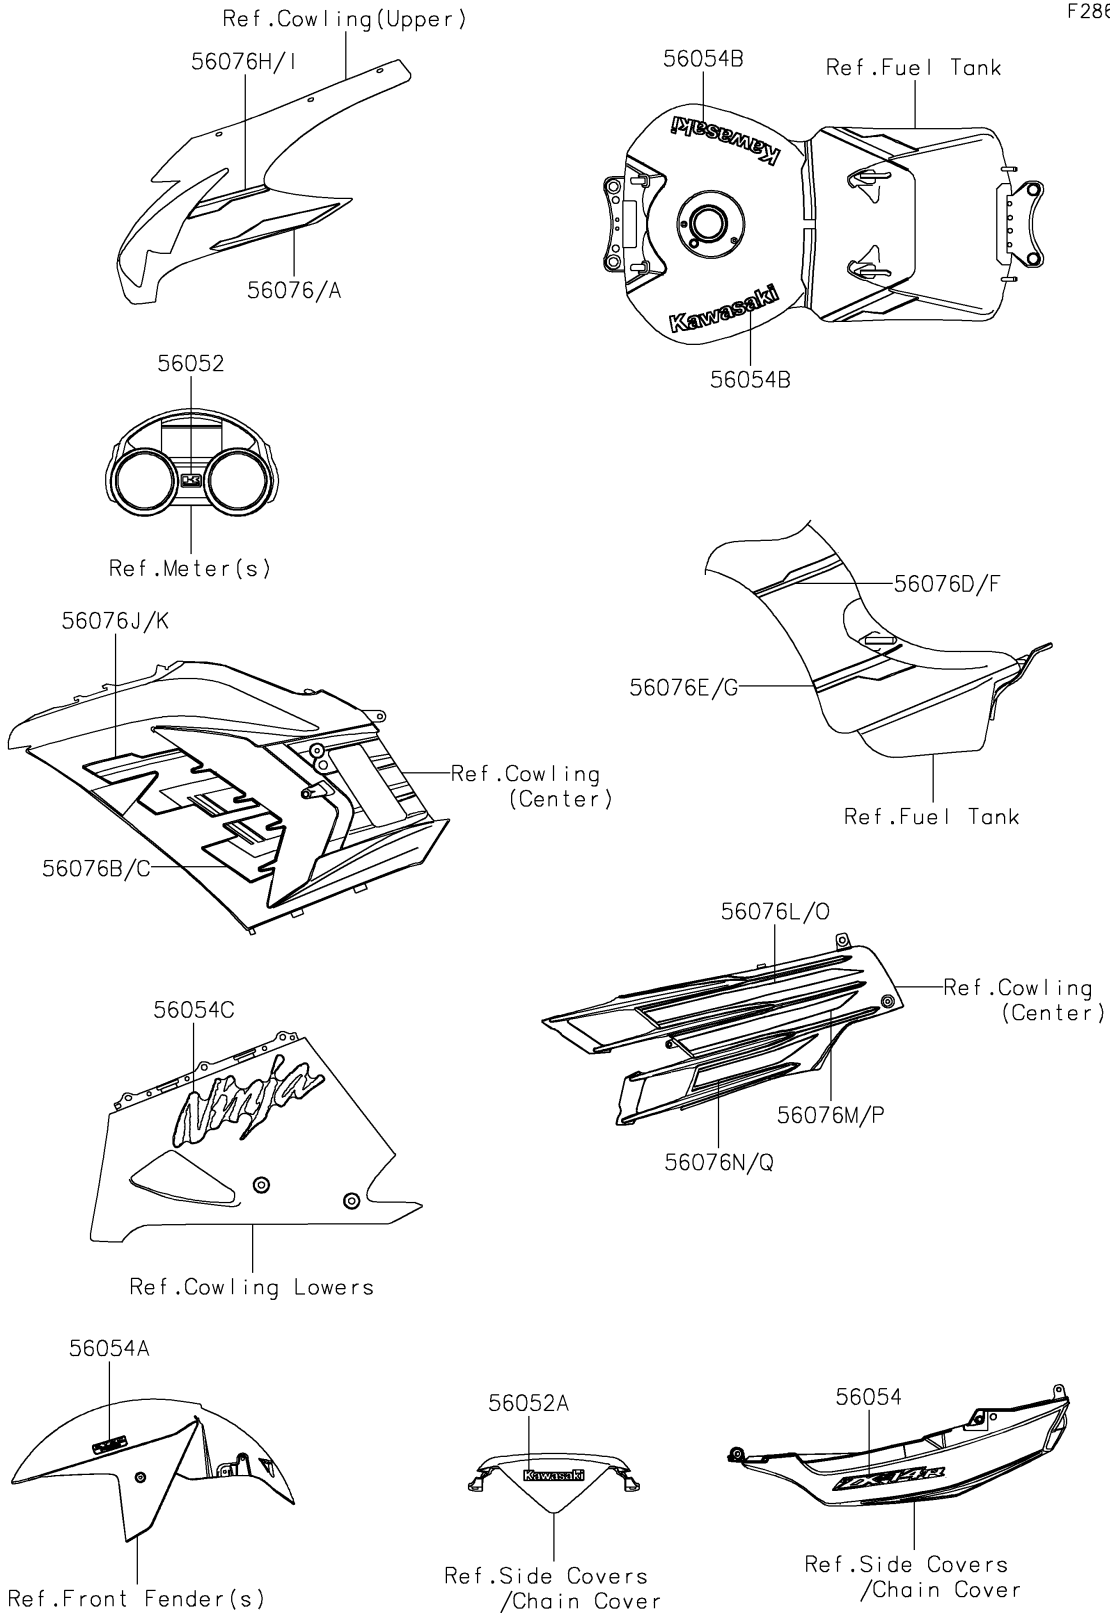

# 2022 NINJA® ZX™-14R ABS PARTS DIAGRAM

Decals(JNFNN/JNFNL)

F2861

## 2022 NINJA® ZX™ -14R ABS PARTS LIST

Decals(JNFNN/JNFNL)

ITEM NAME	PART NUMBER	QUANTITY
MARK,K.KAWASAKI (Ref # 56052)	56052-1202	1
MARK,KAWASAKI (Ref # 56052A)	56052-1597	1
MARK,TAIL COVER,ZX-14R (Ref # 56054)	56054-0950	2
MARK,FR FENDER,KTRC ABS (Ref # 56054A)	56054-0953	2
MARK,FUEL TANK,KAWASAKI (Ref # 56054B)	56054-1978	2
MARK,LWR COWL.,NINJA (Ref # 56054C)	56054-3763	2
PATTERN,UPP COWL.,LH,LWR (Ref # 56076)	56076-1594	1
PATTERN,UPP COWL.,RH,LWR (Ref # 56076A)	56076-1596	1
PATTERN,SIDE COWL.,LH,LWR (Ref # 56076B)	56076-1598	1
PATTERN,SIDE COWL.,RH,LWR (Ref # 56076C)	56076-1600	1
PATTERN,FUEL TANK,LH,UPP (Ref # 56076D)	56076-3804	1
PATTERN,FUEL TANK,LH,LWR (Ref # 56076E)	56076-3805	1
PATTERN,FUEL TANK,RH,UPP (Ref # 56076F)	56076-3806	1
PATTERN,FUEL TANK,RH,LWR (Ref # 56076G)	56076-3807	1
PATTERN,UPP COWL.,LH,UPP (Ref # 56076H)	56076-3808	1
PATTERN,UPP COWL.,RH,UPP (Ref # 56076I)	56076-3809	1
PATTERN,SIDE COWL.,LH,UPP (Ref # 56076J)	56076-3810	1
PATTERN,SIDE COWL.,RH,UPP (Ref # 56076K)	56076-3811	1
PATTERN,SIDE COVER,LH,UPP (Ref # 56076L)	56076-3812	1
PATTERN,SIDE COVER,LH,CNT (Ref # 56076M)	56076-3813	1
PATTERN,SIDE COVER,LH,LWR (Ref # 56076N)	56076-3814	1
PATTERN,SIDE COVER,RH,UPP (Ref # 56076O)	56076-3815	1
PATTERN,SIDE COVER,RH,CNT (Ref # 56076P)	56076-3816	1
PATTERN,SIDE COVER,RH,LWR (Ref # 56076Q)	56076-3817	1