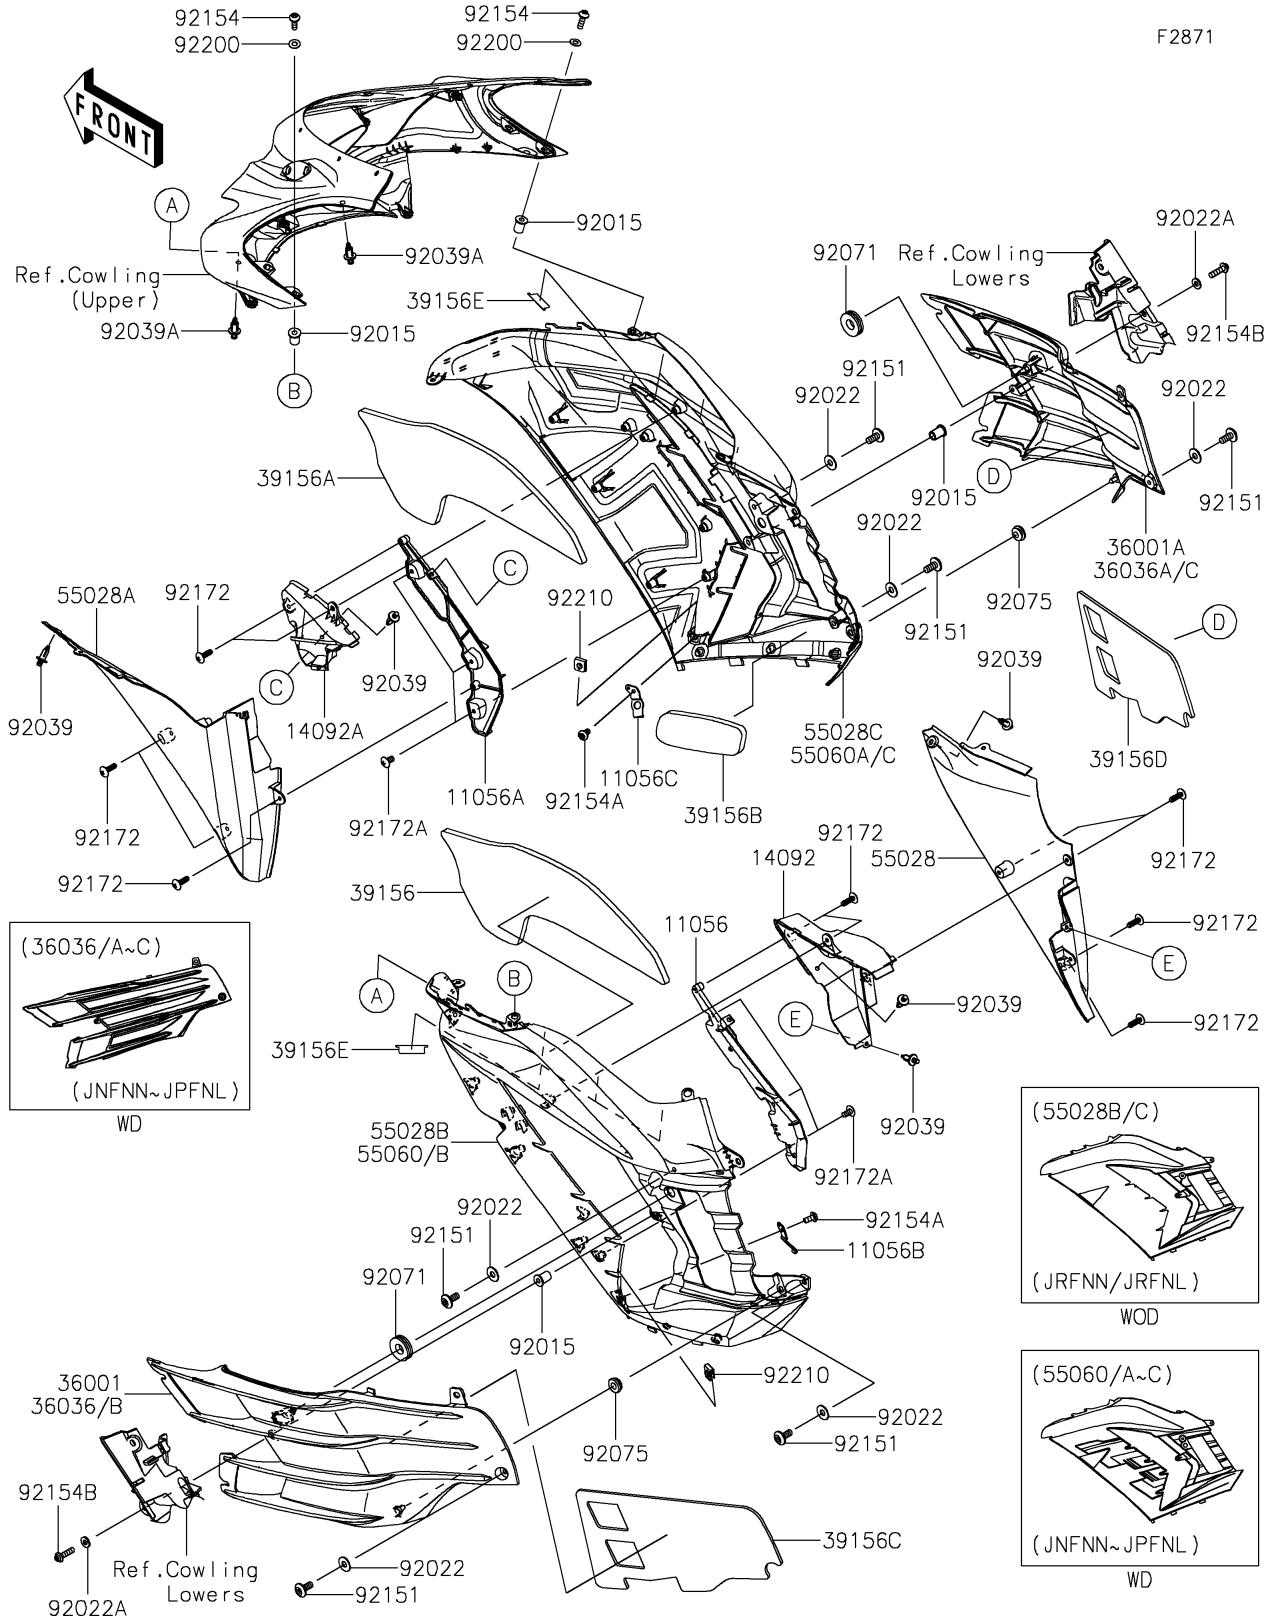

2022 NINJA® ZX™ -14R ABS PARTS DIAGRAM

Cowling(Center)

2022 NINJA® ZX™ -14R ABS PARTS LIST

Cowling(Center)

ITEM NAME	PART NUMBER	QUANTITY
BRACKET,SIDE COWLING,LH (Ref # 11056)	11056-1343	1
BRACKET,SIDE COWLING,RH (Ref # 11056A)	11056-1344	1
BRACKET,LWR COWLING,LH (Ref # 11056B)	11056-1366	1
BRACKET,LWR COWLING,RH (Ref # 11056C)	11056-1367	1
COVER,SIDE COWLING,LH (Ref # 14092)	14092-0861	1
COVER,SIDE COWLING,RH (Ref # 14092A)	14092-0986	1
COVER-SIDE,LH,M.D.BLACK (Ref # 36036)	36036-5417-17K	1
COVER-SIDE,RH,M.D.BLACK (Ref # 36036A)	36036-5418-17K	1
PAD,SIDE COWLING,LH (Ref # 39156)	39156-0783	1
PAD,SIDE COWLING,RH (Ref # 39156A)	39156-0784	1
PAD,SIDE COWLING,RH,LWR (Ref # 39156B)	39156-0785	1
PAD,SIDE COVER,LH (Ref # 39156C)	39156-0877	1
PAD,SIDE COVER,RH (Ref # 39156D)	39156-0878	1
PAD (Ref # 39156E)	39156-0911	6
COWLING,FR,LH (Ref # 55028)	55028-0383	1
COWLING,FR,RH (Ref # 55028A)	55028-0457	1
COWLING,SIDE,LH,P.S.GRAY (Ref # 55060)	55060-5099-36S	1
COWLING,SIDE,RH,P.S.GRAY (Ref # 55060A)	55060-5100-36S	1
NUT,WELL,5MM (Ref # 92015)	92015-1757	4
WASHER,6.5X16X1 (Ref # 92022)	92022-1143	6
WASHER,NYLON,5.3X11.5X1.5 (Ref # 92022A)	92022-1521	2
RIVET (Ref # 92039)	92039-0051	5
RIVET (Ref # 92039A)	92039-0060	2
GROMMET (Ref # 92071)	92071-056	2
DAMPER,6X16X7 (Ref # 92075)	92075-1011	2
BOLT,SOCKET,6X14 (Ref # 92151)	92151-1654	6
BOLT,SOCKET,5X16 (Ref # 92154)	92154-0209	2
BOLT,SOCKET,5X10 (Ref # 92154A)	92154-0211	2
BOLT,SOCKET,5X20 (Ref # 92154B)	92154-0829	2

2022 NINJA® ZX™ -14R ABS PARTS LIST

Cowling(Center)

ITEM NAME	PART NUMBER	QUANTITY
SCREW,TAPPING,5X16 (Ref # 92172)	92172-0238	11
SCREW,TAPPING,5X10 (Ref # 92172A)	92172-0262	6
WASHER,NYLON,5.3X11.5X0.5 (Ref # 92200)	92200-0006	2
NUT (Ref # 92210)	92210-0571	2