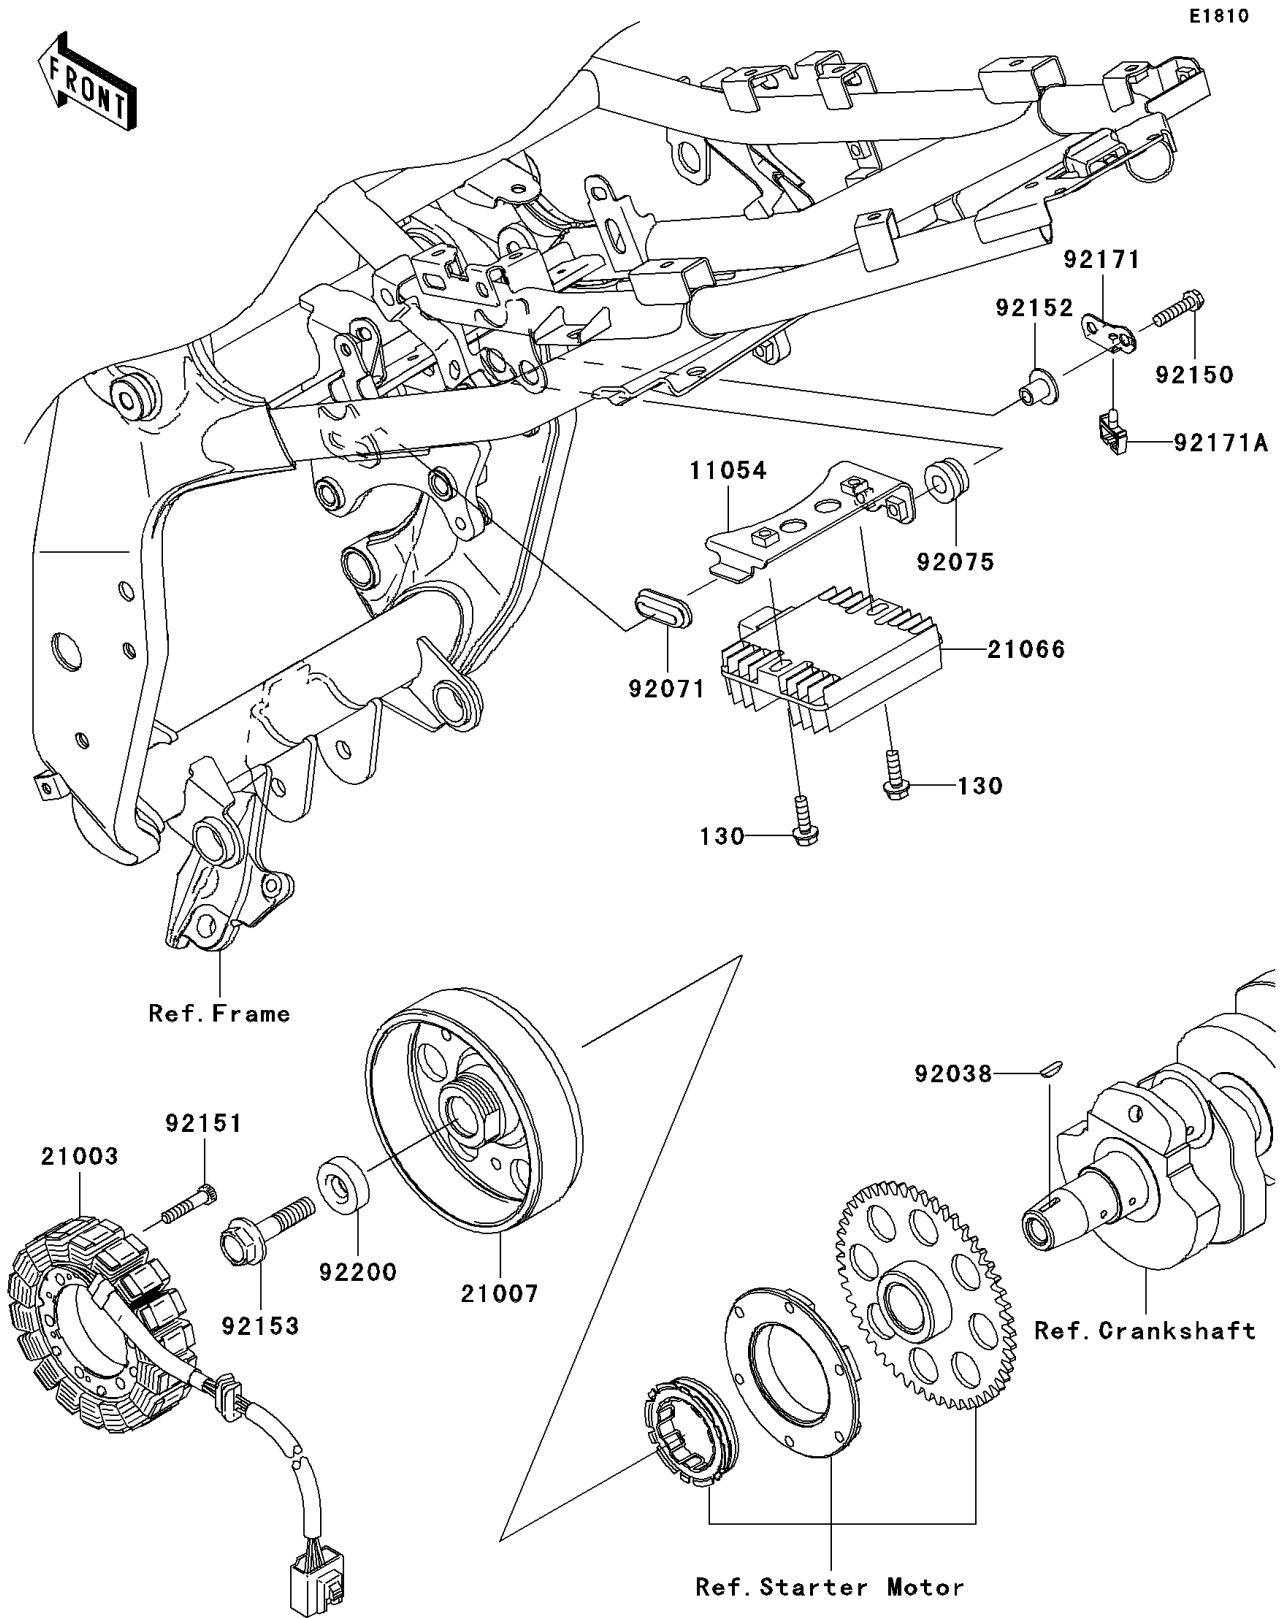

2009 Z1000 (European) PARTS DIAGRAM

Generator

2009 Z1000 (European) PARTS LIST

Generator

ITEM NAME	PART NUMBER	QUANTITY
BOLT-FLANGED,6X20 (Ref # 130)	130BB0620	2
BRACKET,REGULATOR (Ref # 11054)	11054-0875	1
STATOR (Ref # 21003)	21003-0046	1
ROTOR (Ref # 21007)	21007-0021	1
REGULATOR-VOLTAGE (Ref # 21066)	21066-1127	1
KEY (Ref # 92038)	92038-1060	1
GROMMET (Ref # 92071)	92071-1187	1
DAMPER,RUBBER (Ref # 92075)	92075-1123	2
BOLT,FLANGED-SMALL,6X25 (Ref # 92150)	92150-1779	2
BOLT,6X30 (Ref # 92151)	92151-1626	4
COLLAR (Ref # 92152)	92152-0667	2
BOLT,12X40 (Ref # 92153)	92153-1855	1
CLAMP (Ref # 92171)	92171-0930	1
CLAMP (Ref # 92171A)	92171-0931	1
WASHER,12X34X9 (Ref # 92200)	92200-0369	1