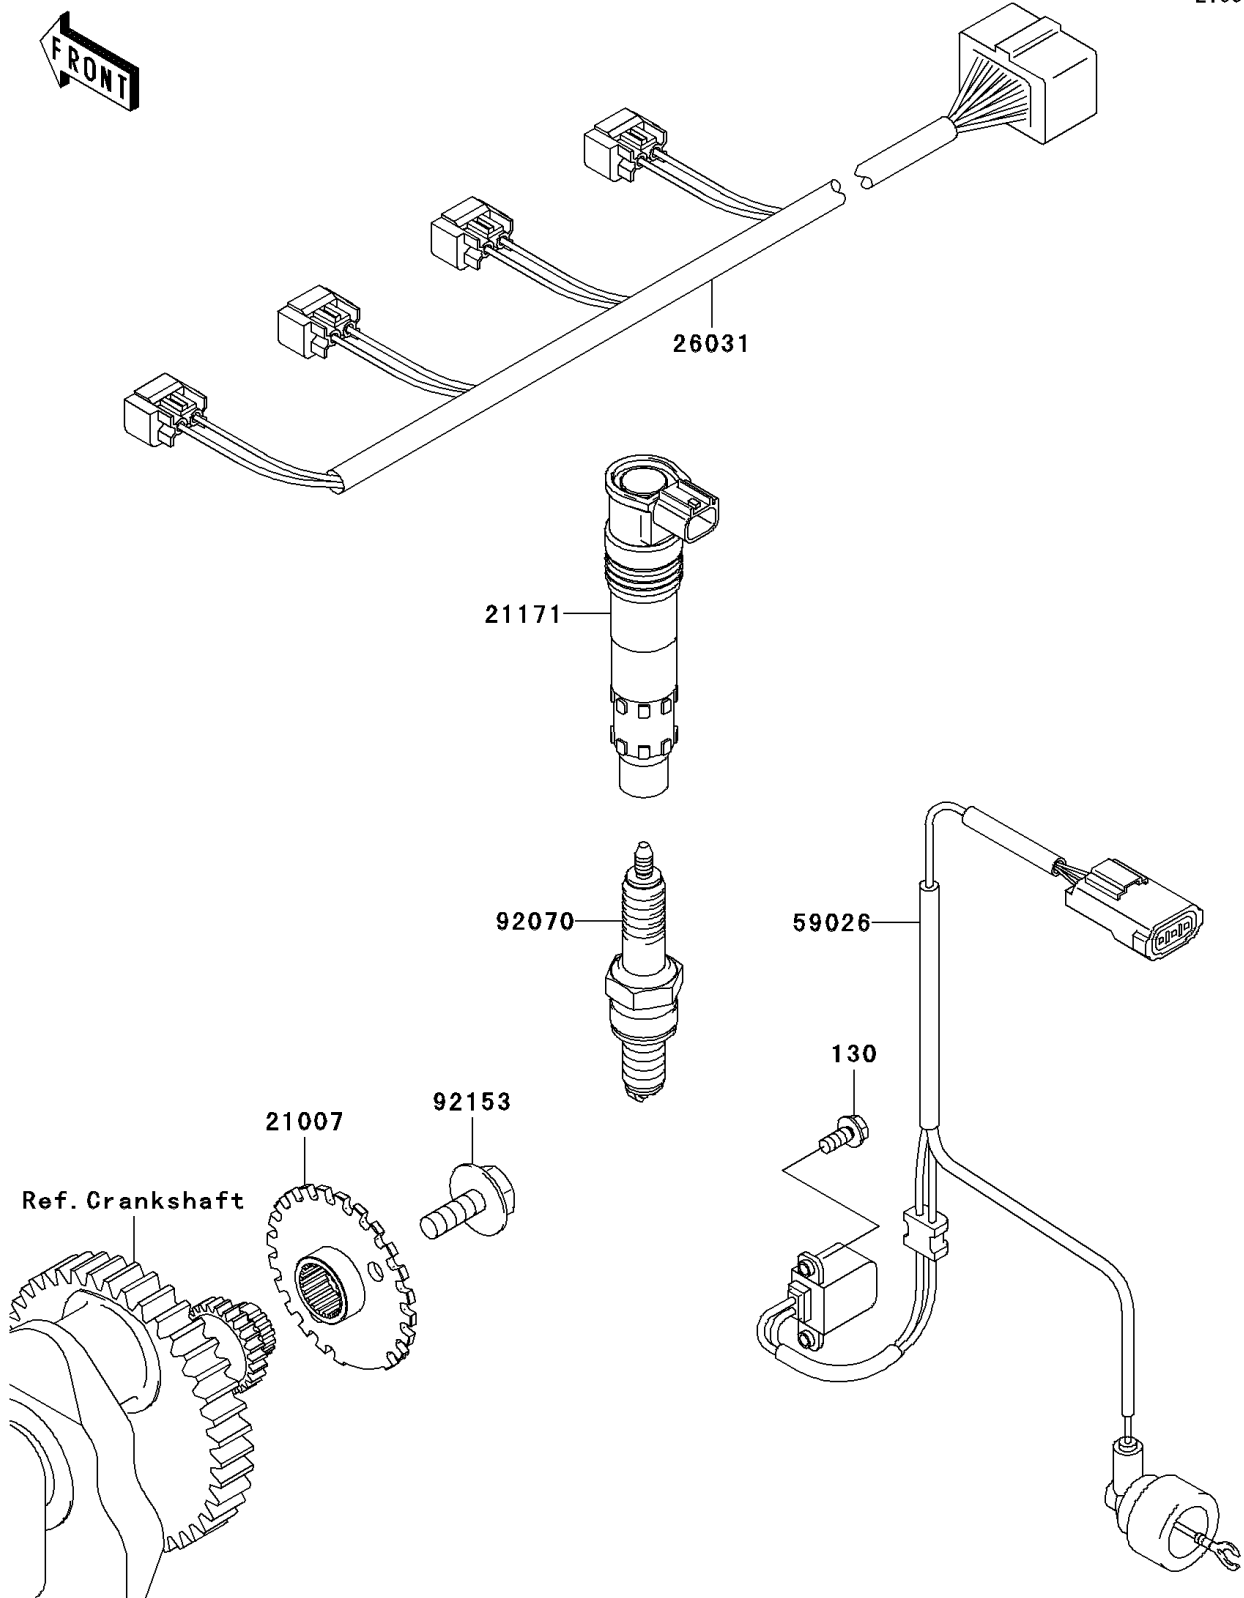

2009 Z1000 (European) PARTS DIAGRAM

Ignition System

E1830

2009 Z1000 (European) PARTS LIST

Ignition System

ITEM NAME	PART NUMBER	QUANTITY
BOLT-FLANGED,5X12 (Ref # 130)	130BA0512	2
ROTOR (Ref # 21007)	21007-0081	1
COIL-ASSY-IGNITION (Ref # 21171)	21171-1286	4
HARNESS,E/G SUB (Ref # 26031)	26031-0541	1
COIL-PULSING (Ref # 59026)	59026-0014	1
PLUG-SPARK,CR9EIA(NGK) (Ref # 92070)	92070-0014	4
BOLT,FLANGED,8X23 (Ref # 92153)	92153-0549	1