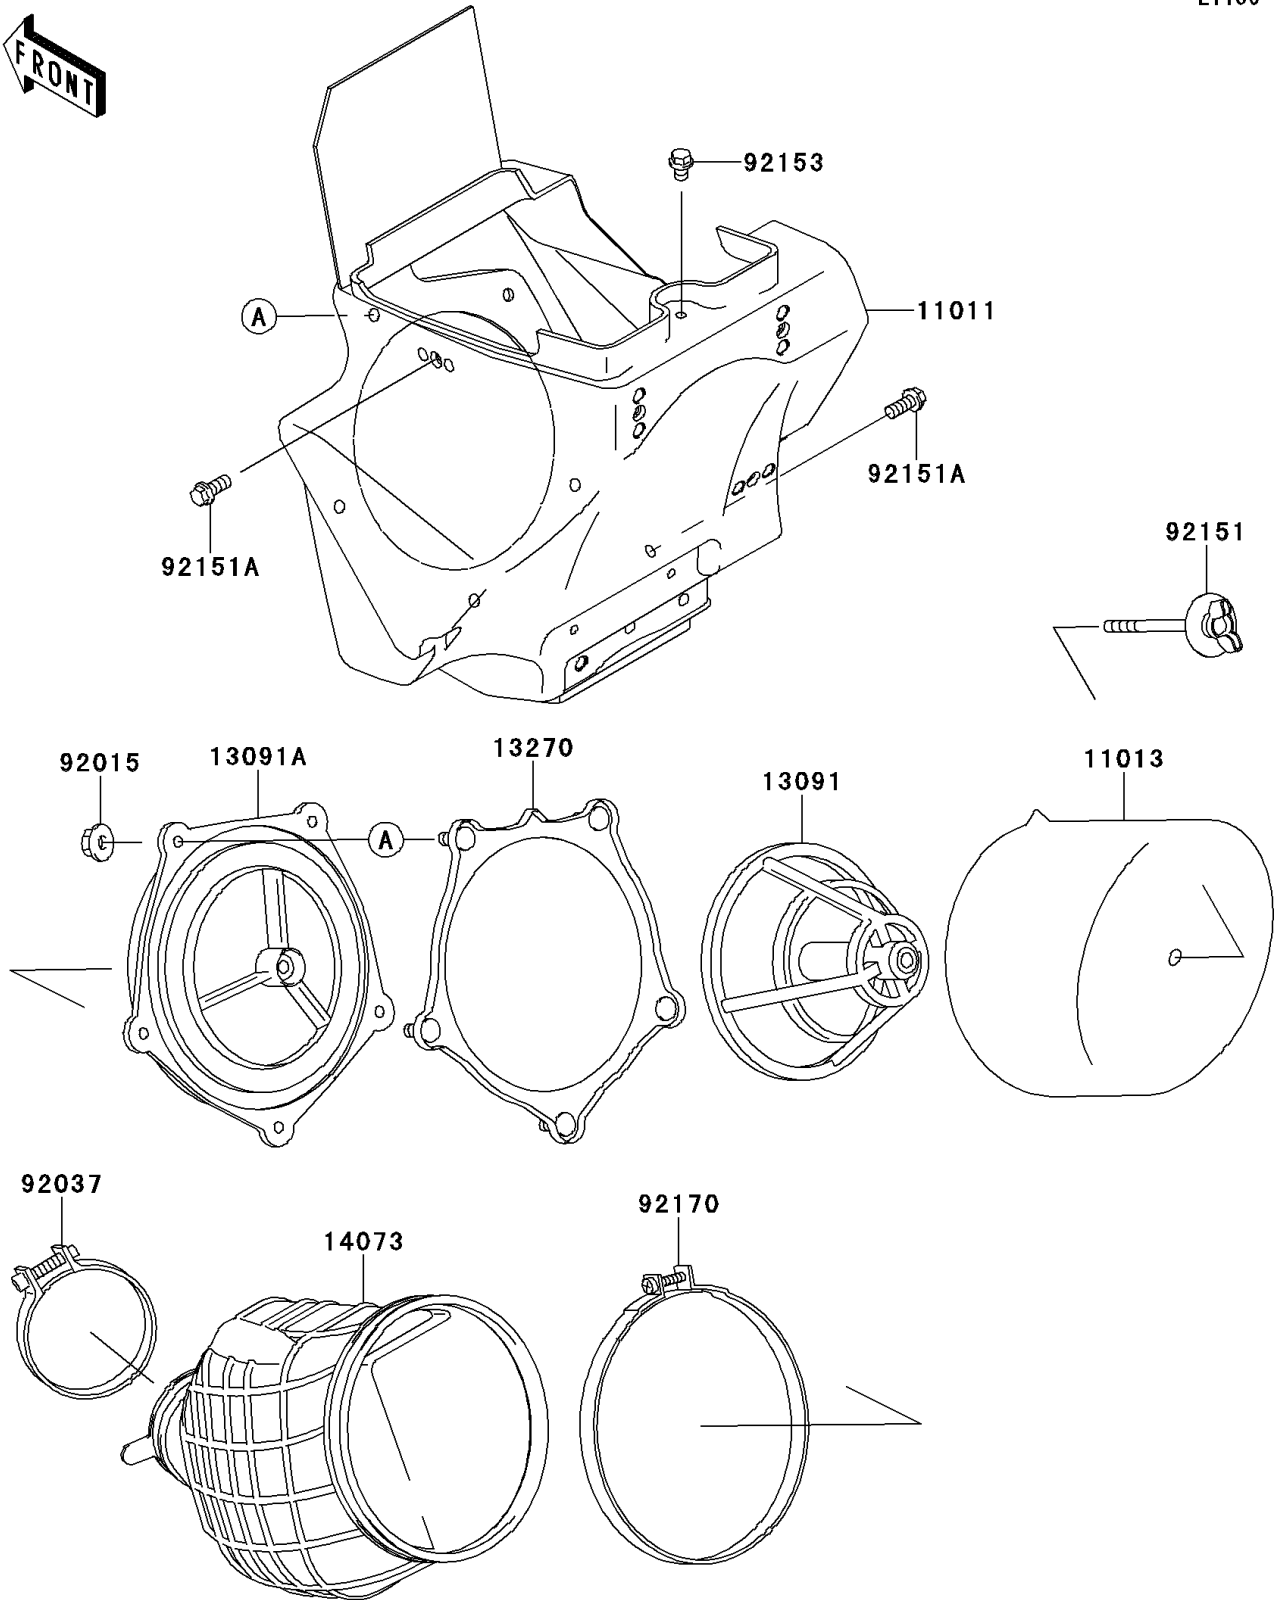

2011 KX™ 85 PARTS DIAGRAM

Air Cleaner

E1130

2011 KX™ 85 PARTS LIST

Air Cleaner

ITEM NAME	PART NUMBER	QUANTITY
CASE-AIR FILTER (Ref # 11011)	11011-1612	1
ELEMENT-AIR FILTER (Ref # 11013)	11013-1271	1
HOLDER,ELEMENT (Ref # 13091)	13091-1696	1
HOLDER (Ref # 13091A)	13091-1697	1
PLATE,AIR FILTER (Ref # 13270)	13270-1905	1
DUCT (Ref # 14073)	14073-1785	1
NUT,FLANGED,5MM (Ref # 92015)	92015-1259	5
CLAMP,55MM (Ref # 92037)	92037-1486	1
BOLT,AIR FILTER (Ref # 92151)	92151-1256	1
BOLT,6X14 (Ref # 92151A)	92151-1423	2
BOLT,6X8 (Ref # 92153)	92153-0860	1
CLAMP,126MM (Ref # 92170)	92170-1194	1