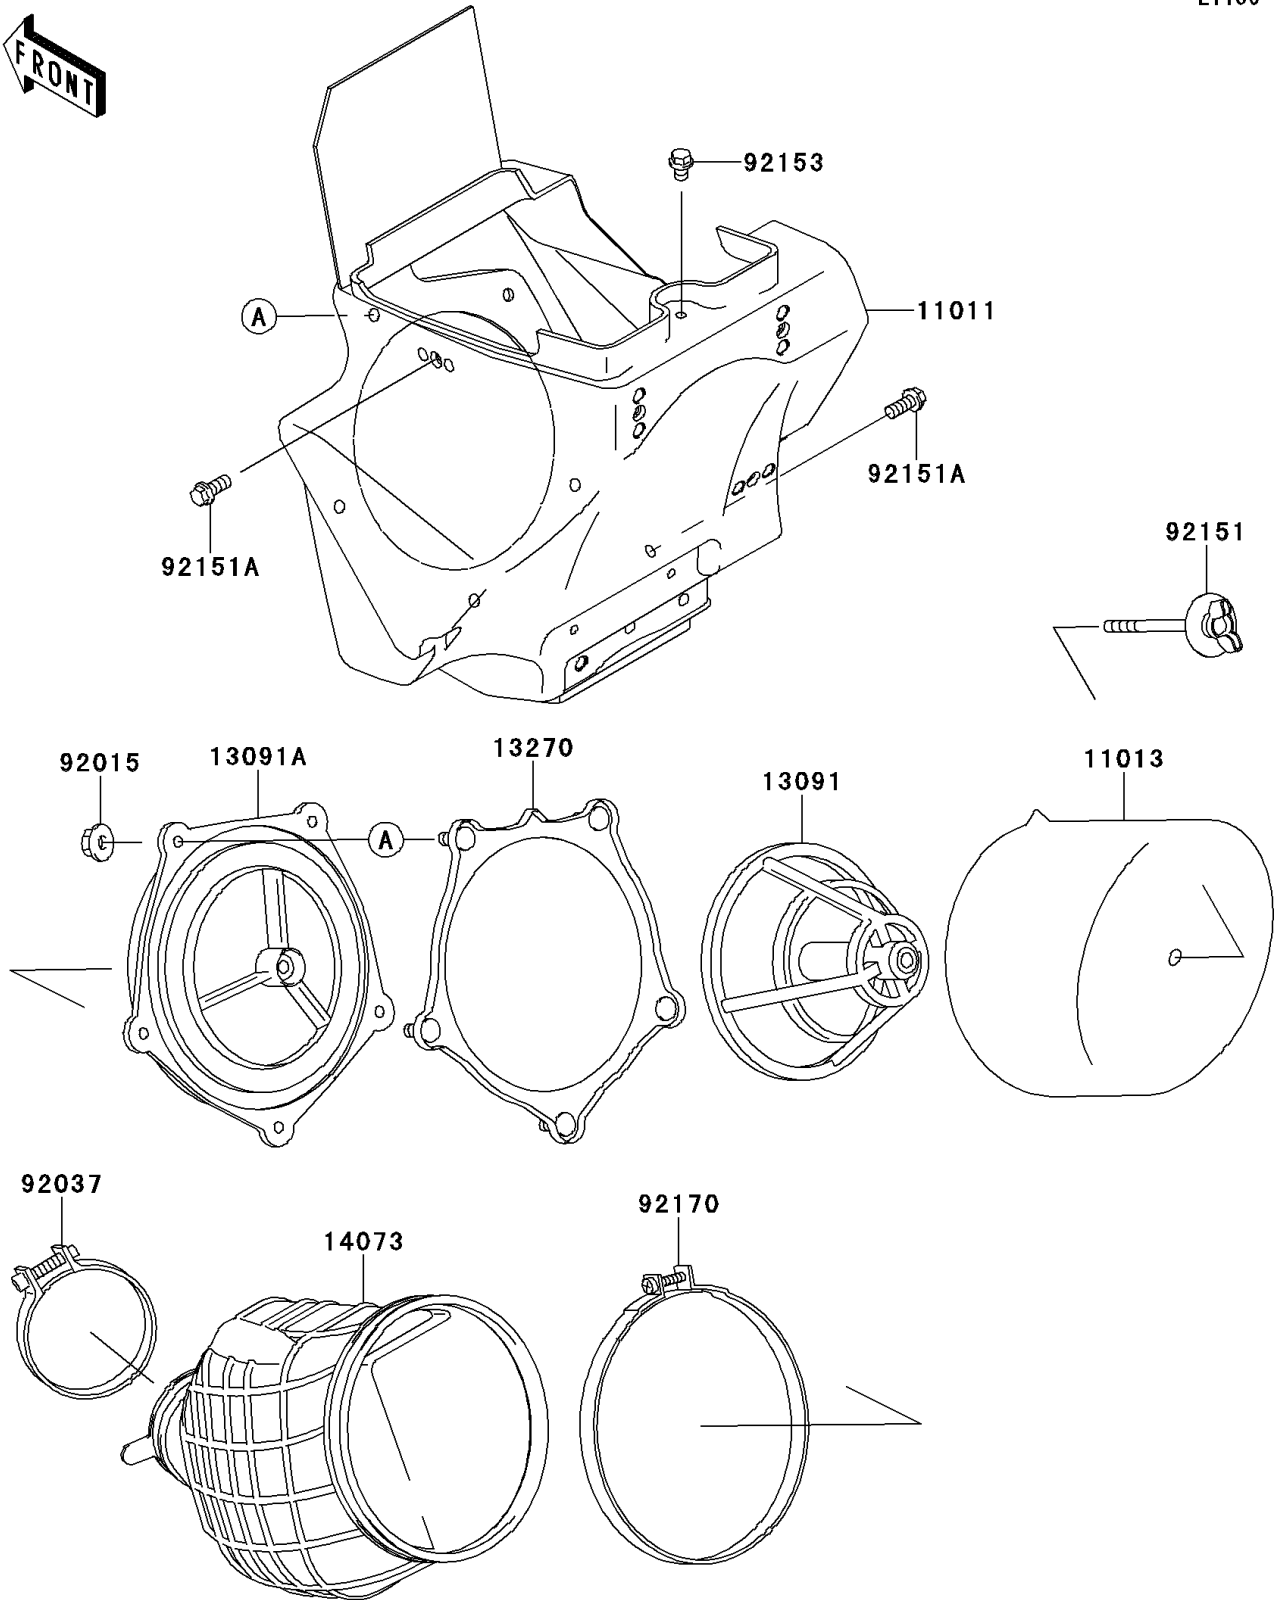

# 2013 KX™ 85 PARTS DIAGRAM

Air Cleaner

E1130

## 2013 KX™ 85 PARTS LIST

### Air Cleaner

ITEM NAME	PART NUMBER	QUANTITY
CASE-AIR FILTER (Ref # 11011)	11011-1612	1
ELEMENT-AIR FILTER (Ref # 11013)	11013-1271	1
HOLDER,ELEMENT (Ref # 13091)	13091-1696	1
HOLDER (Ref # 13091A)	13091-1697	1
PLATE,AIR FILTER (Ref # 13270)	13270-1905	1
DUCT (Ref # 14073)	14073-1785	1
NUT,FLANGED,5MM (Ref # 92015)	92015-1259	5
CLAMP,55MM (Ref # 92037)	92037-1486	1
BOLT,AIR FILTER (Ref # 92151)	92151-1256	1
BOLT,6X14 (Ref # 92151A)	92151-1423	2
BOLT,6X8 (Ref # 92153)	92153-0860	1
CLAMP,126MM (Ref # 92170)	92170-1194	1