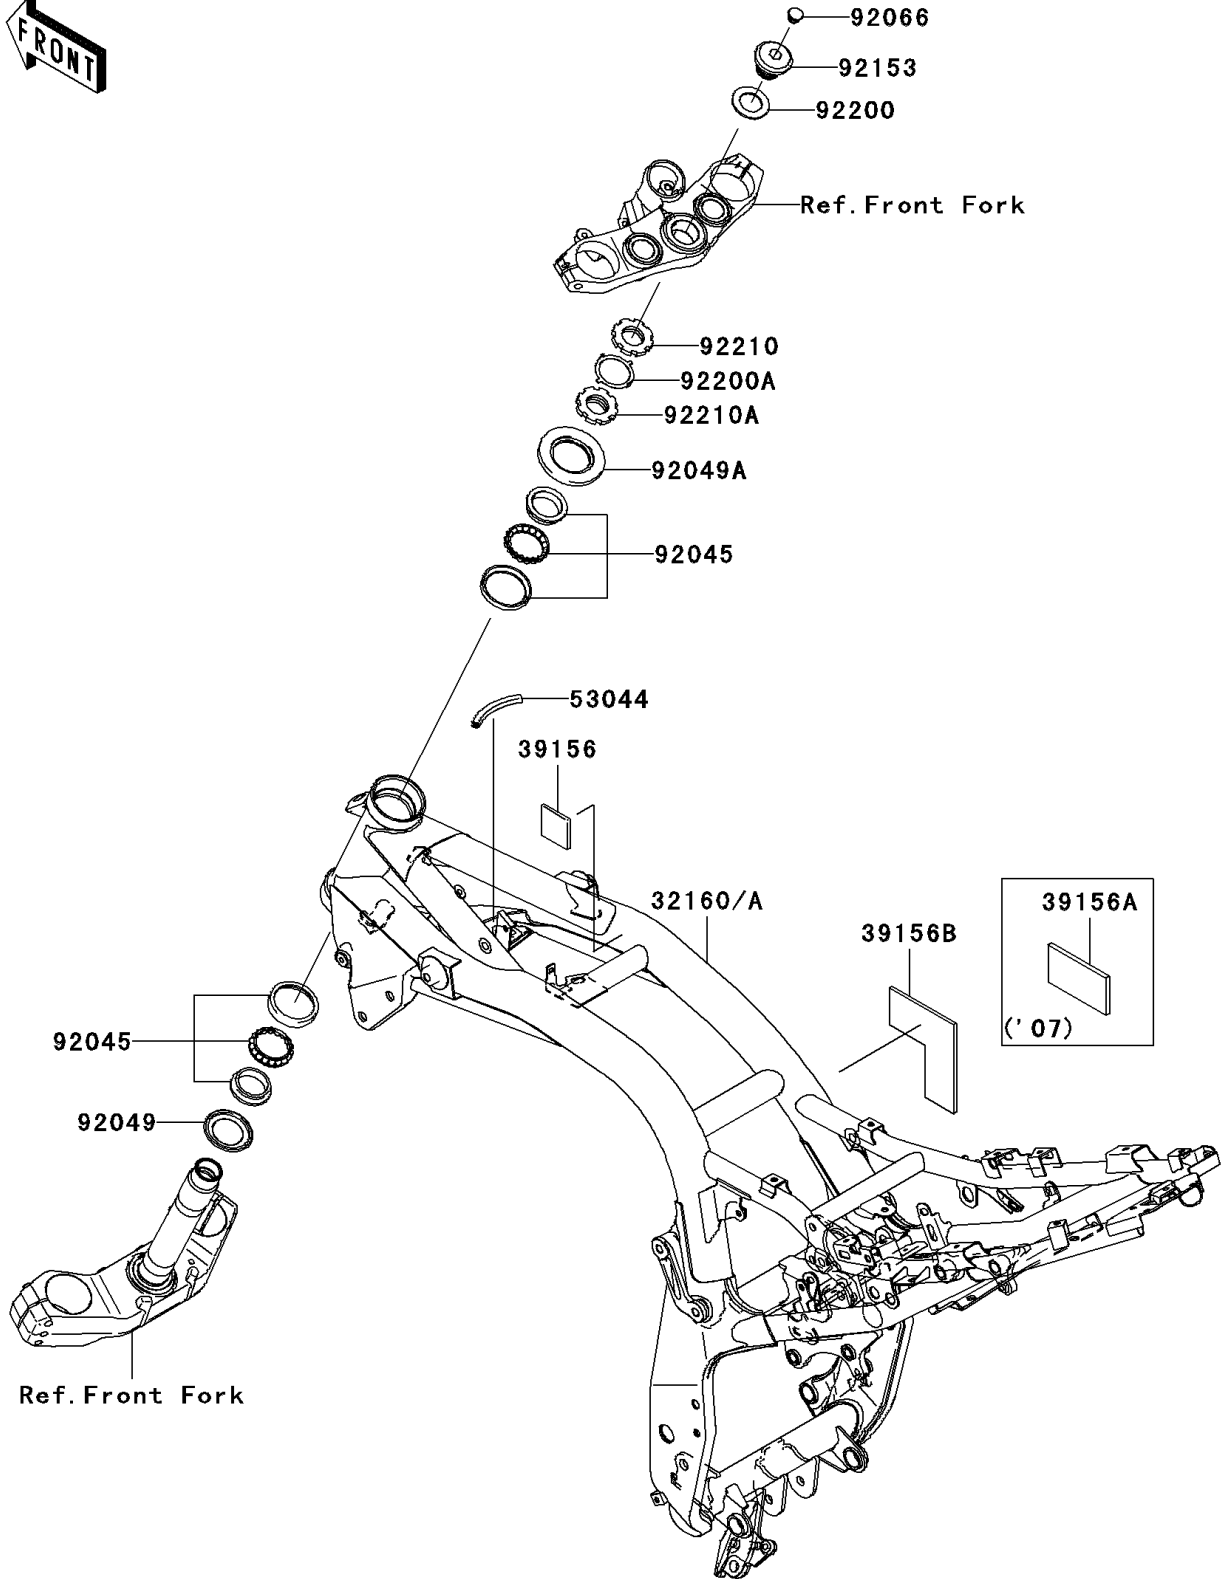

2009 Z1000 (European) PARTS DIAGRAM

Frame

F2120

2009 Z1000 (European) PARTS LIST

Frame

ITEM NAME	PART NUMBER	QUANTITY
FRAME-COMP,BLACK (Ref # 32160A)	32160-0263-18R	1
PAD (Ref # 39156)	39156-0292	1
PAD (Ref # 39156B)	39156-0343	1
TRIM (Ref # 53044)	53044-0018	1
BEARING-BALL,SF07A17PX1V1 (Ref # 92045)	92045-1384	2
SEAL-OIL,DS35X55X4 (Ref # 92049)	92049-0022	1
SEAL-OIL,MX043N2 (Ref # 92049A)	92049-1483	1
PLUG (Ref # 92066)	92066-0071	1
BOLT,26MM (Ref # 92153)	92153-0474	1
WASHER,27X42X2.3 (Ref # 92200)	92200-0081	1
WASHER (Ref # 92200A)	92200-0281	1
NUT,STEERING STEM 35MM (Ref # 92210)	92210-0062	1
NUT,STEERING STEM,35MM (Ref # 92210A)	92210-0077	1