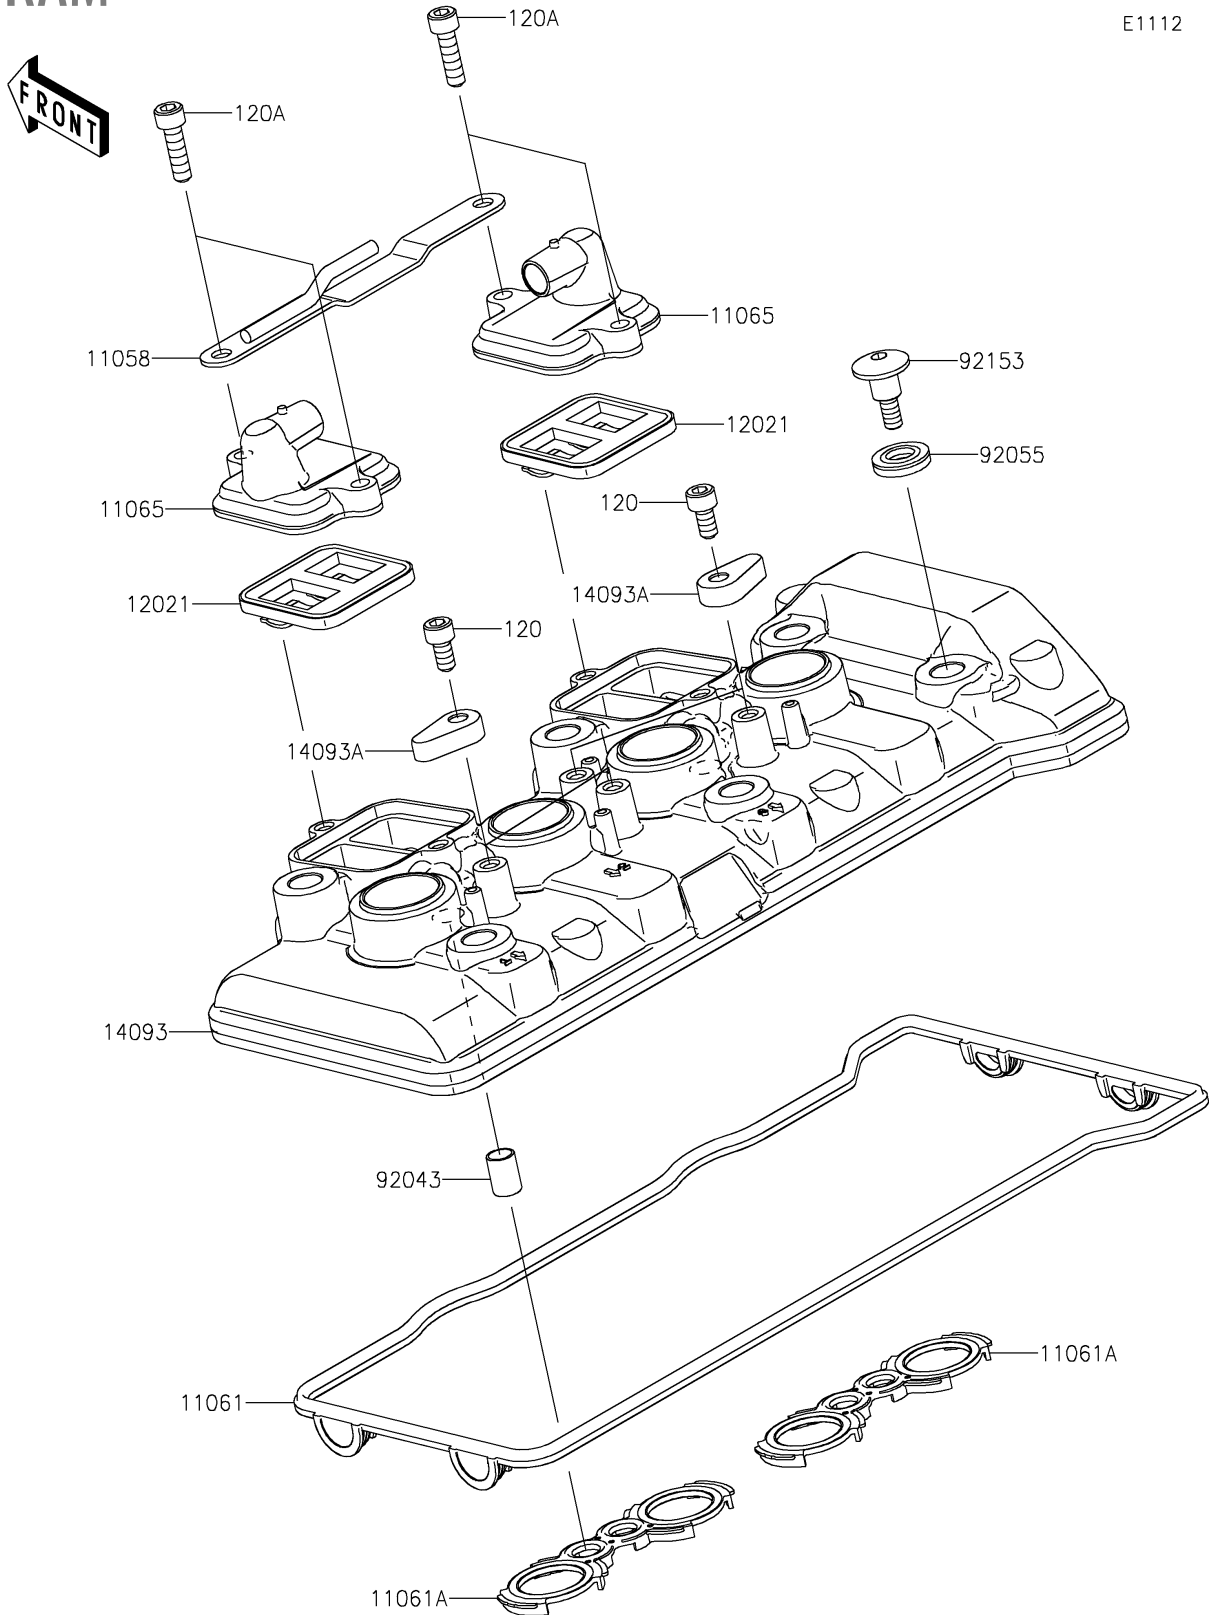

2024 NINJA® ZX™ -4RR 40th ANNIVERSARY EDITION ABS PARTS DIAGRAM

Cylinder Head Cover

E1112

2024 NINJA® ZX™-4RR 40th ANNIVERSARY EDITION ABS PARTS LIST

Cylinder Head Cover

ITEM NAME	PART NUMBER	QUANTITY
BRACKET,HEAD COVER CAP (Ref # 11058)	11058-0546	1
GASKET,HEAD COVER (Ref # 11061)	11061-1420	1
GASKET,PLUG HOLE (Ref # 11061A)	11061-1464	2
CAP,HEAD COVER (Ref # 11065)	11065-1417	2
VALVE-ASSY-REED (Ref # 12021)	12021-0708	2
COVER,HEAD (Ref # 14093)	14093-1217	1
COVER (Ref # 14093A)	14093-1450	4
PIN,DOWEL,10X14 (Ref # 92043)	92043-1037	4
RING-O (Ref # 92055)	92055-0143	6
BOLT,SOCKET,6X22.5 (Ref # 92153)	92153-1779	6
BOLT-SOCKET,6X12 (Ref # 120)	120CA0612	4
BOLT-SOCKET,6X22 (Ref # 120A)	120CA0622	4