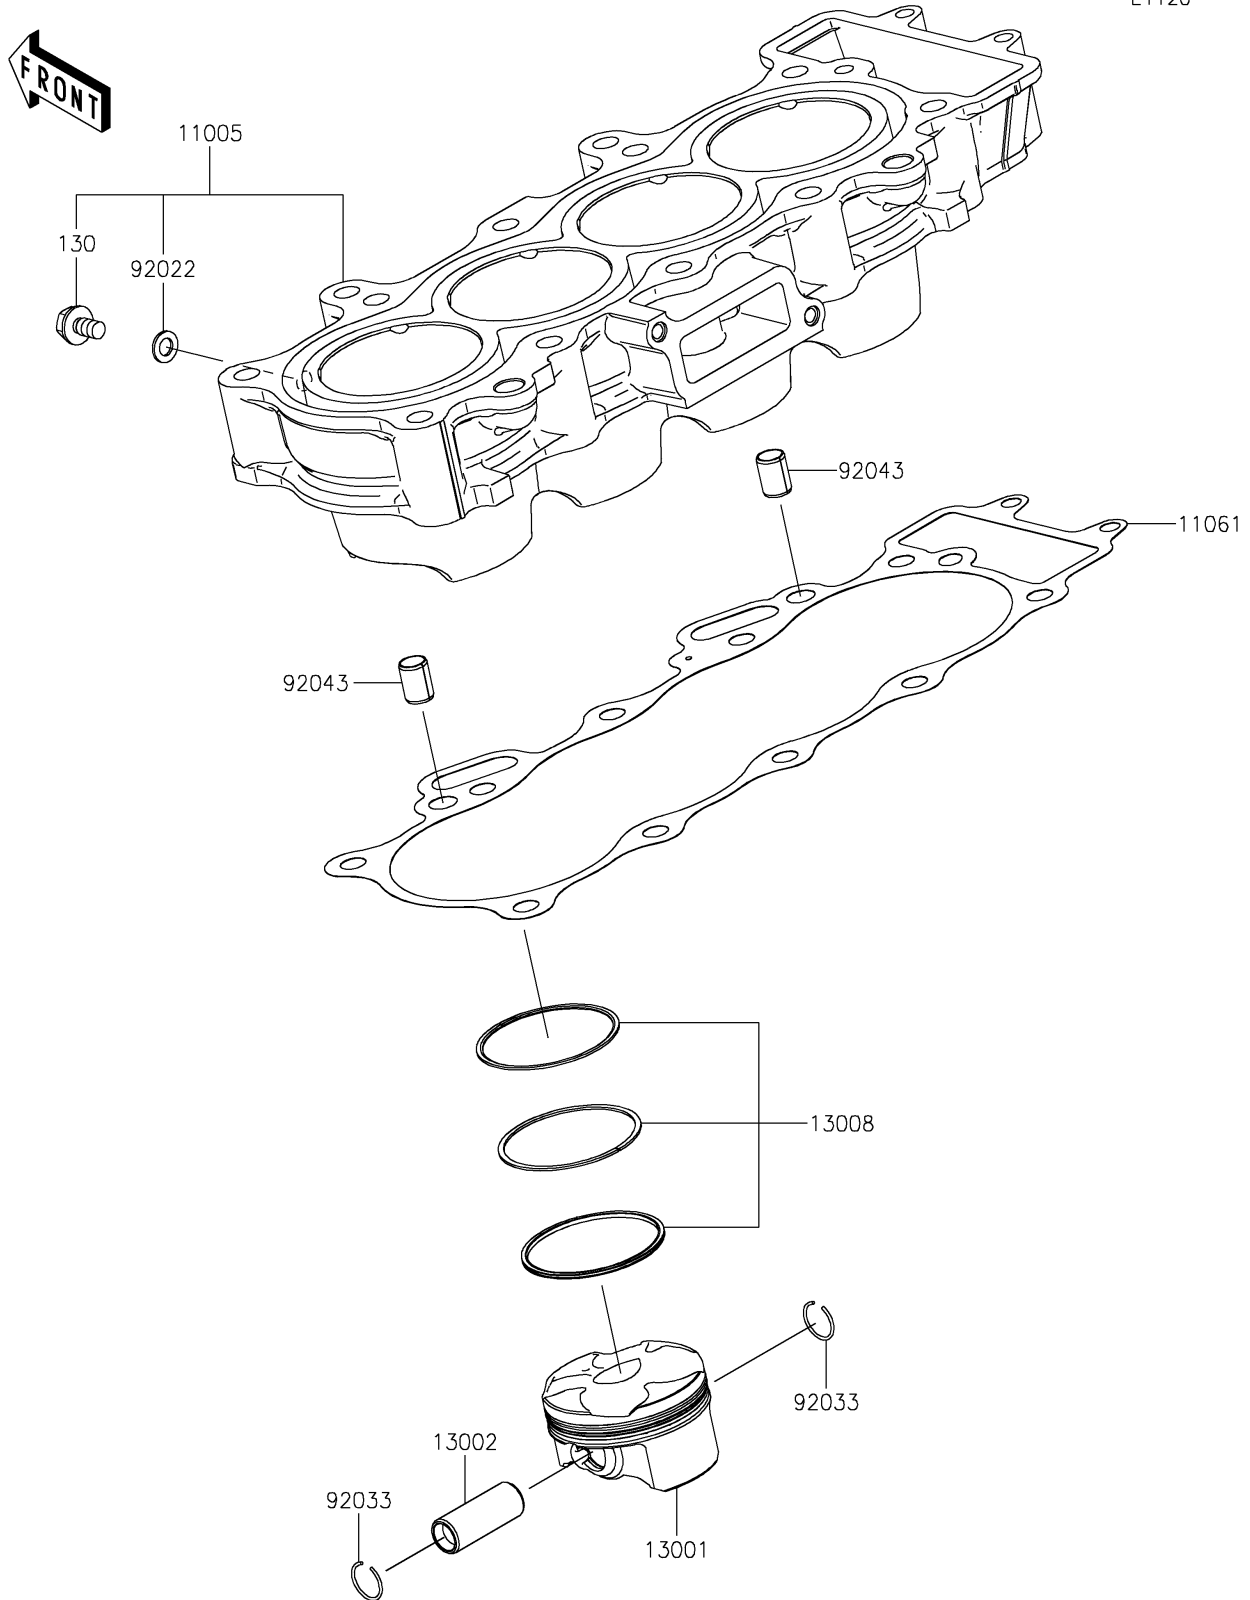

2023 Ninja® ZX-4RR PARTS DIAGRAM

Cylinder/Piston(s)

E1120

2023 Ninja® ZX-4RR PARTS LIST

Cylinder/Piston(s)

ITEM NAME	PART NUMBER	QUANTITY
CYLINDER-ENGINE (Ref # 11005)	11005-0732	1
GASKET,CYLINDER BASE (Ref # 11061)	11061-1551	1
PISTON-ENGINE (Ref # 13001)	13001-0842	4
PIN-PISTON (Ref # 13002)	13002-0732	4
RING-SET-PISTON (Ref # 13008)	13008-0605	4
WASHER,6.2X11X1 (Ref # 92022)	92022-304	1
RING-SNAP (Ref # 92033)	92033-1287	8
PIN,8.2X10X14 (Ref # 92043)	92043-1264	2
BOLT-FLANGED,6X10 (Ref # 130)	130BD0610	1