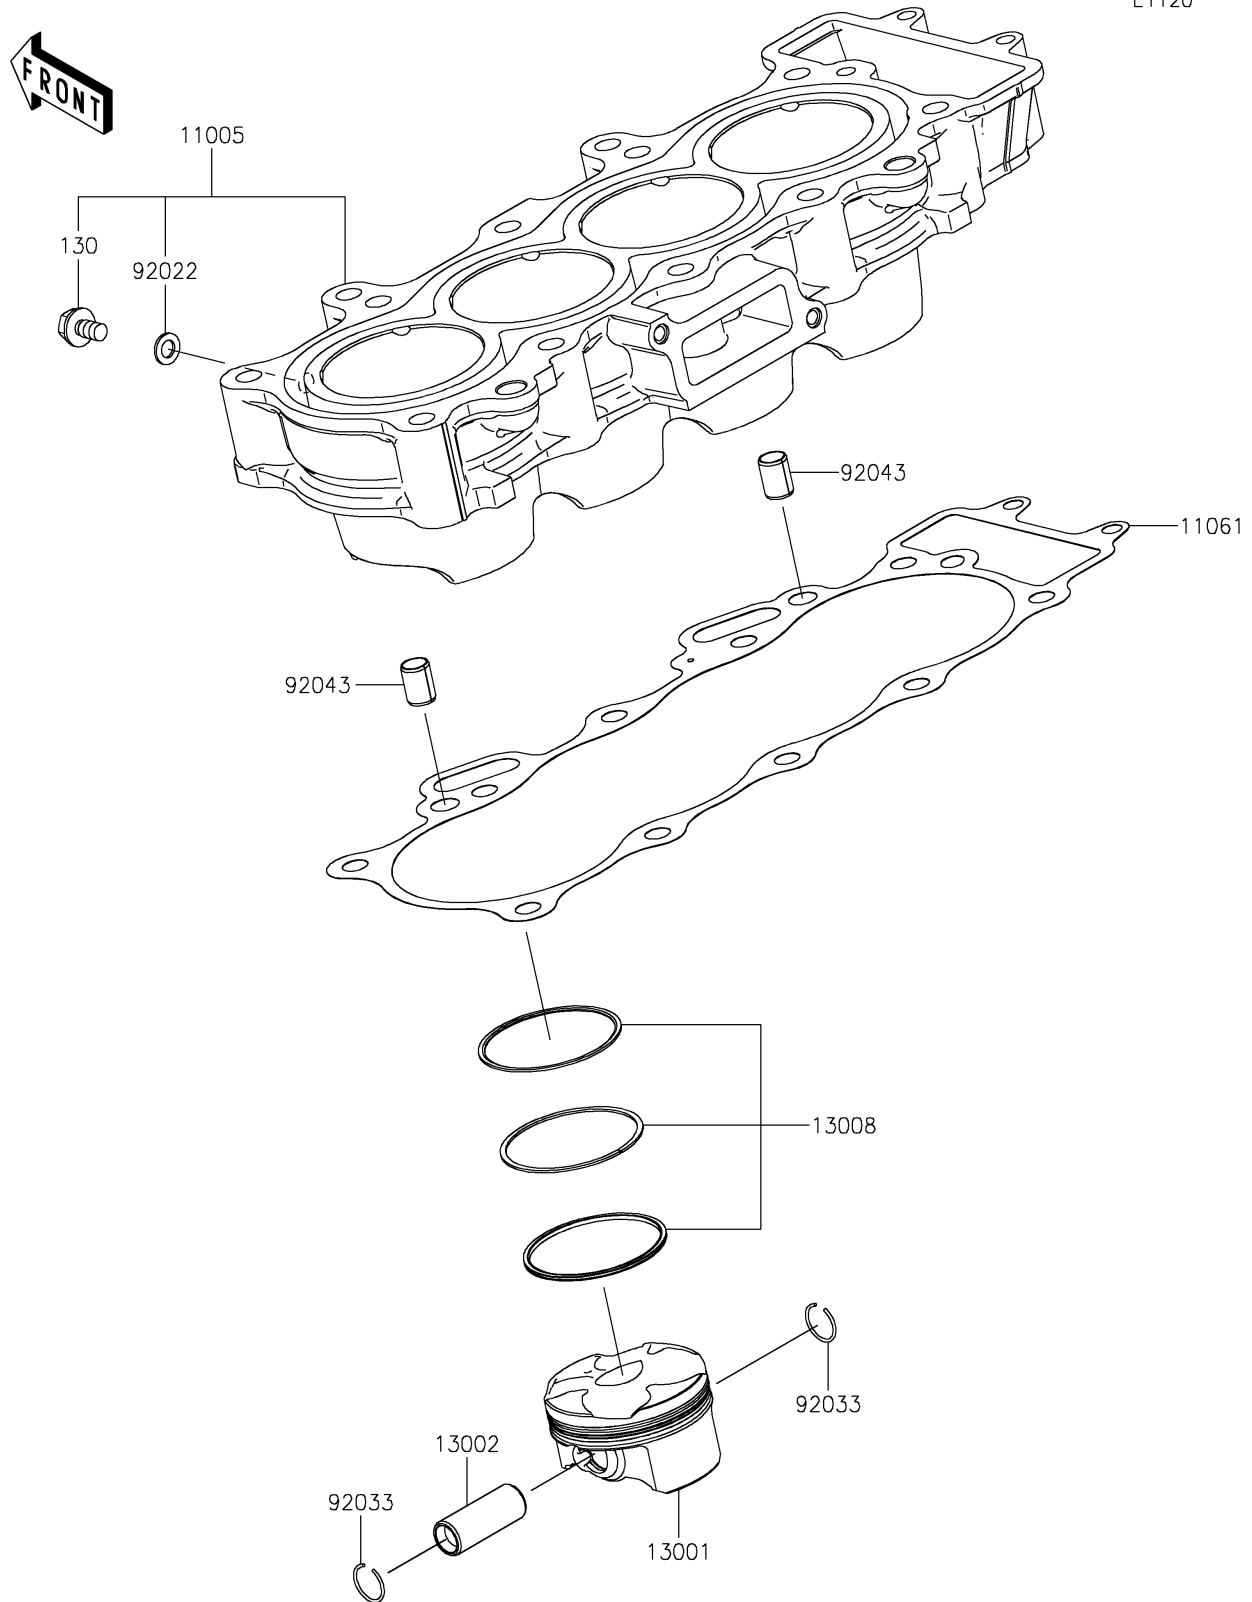

2024 NINJA® ZX™ -4RR 40th ANNIVERSARY EDITION ABS PARTS DIAGRAM

E1120

2024 NINJA® ZX™ -4RR 40th ANNIVERSARY EDITION ABS PARTS LIST

Cylinder/Piston(s)

ITEM NAME	PART NUMBER	QUANTITY
CYLINDER-ENGINE (Ref # 11005)	11005-0732	1
GASKET,CYLINDER BASE (Ref # 11061)	11061-1551	1
PISTON-ENGINE (Ref # 13001)	13001-0842	4
PIN-PISTON (Ref # 13002)	13002-0732	4
RING-SET-PISTON (Ref # 13008)	13008-0605	4
WASHER,6.2X11X1 (Ref # 92022)	92022-304	1
RING-SNAP (Ref # 92033)	92033-1287	8
PIN,8.2X10X14 (Ref # 92043)	92043-1264	2
BOLT-FLANGED,6X10 (Ref # 130)	130BD0610	1