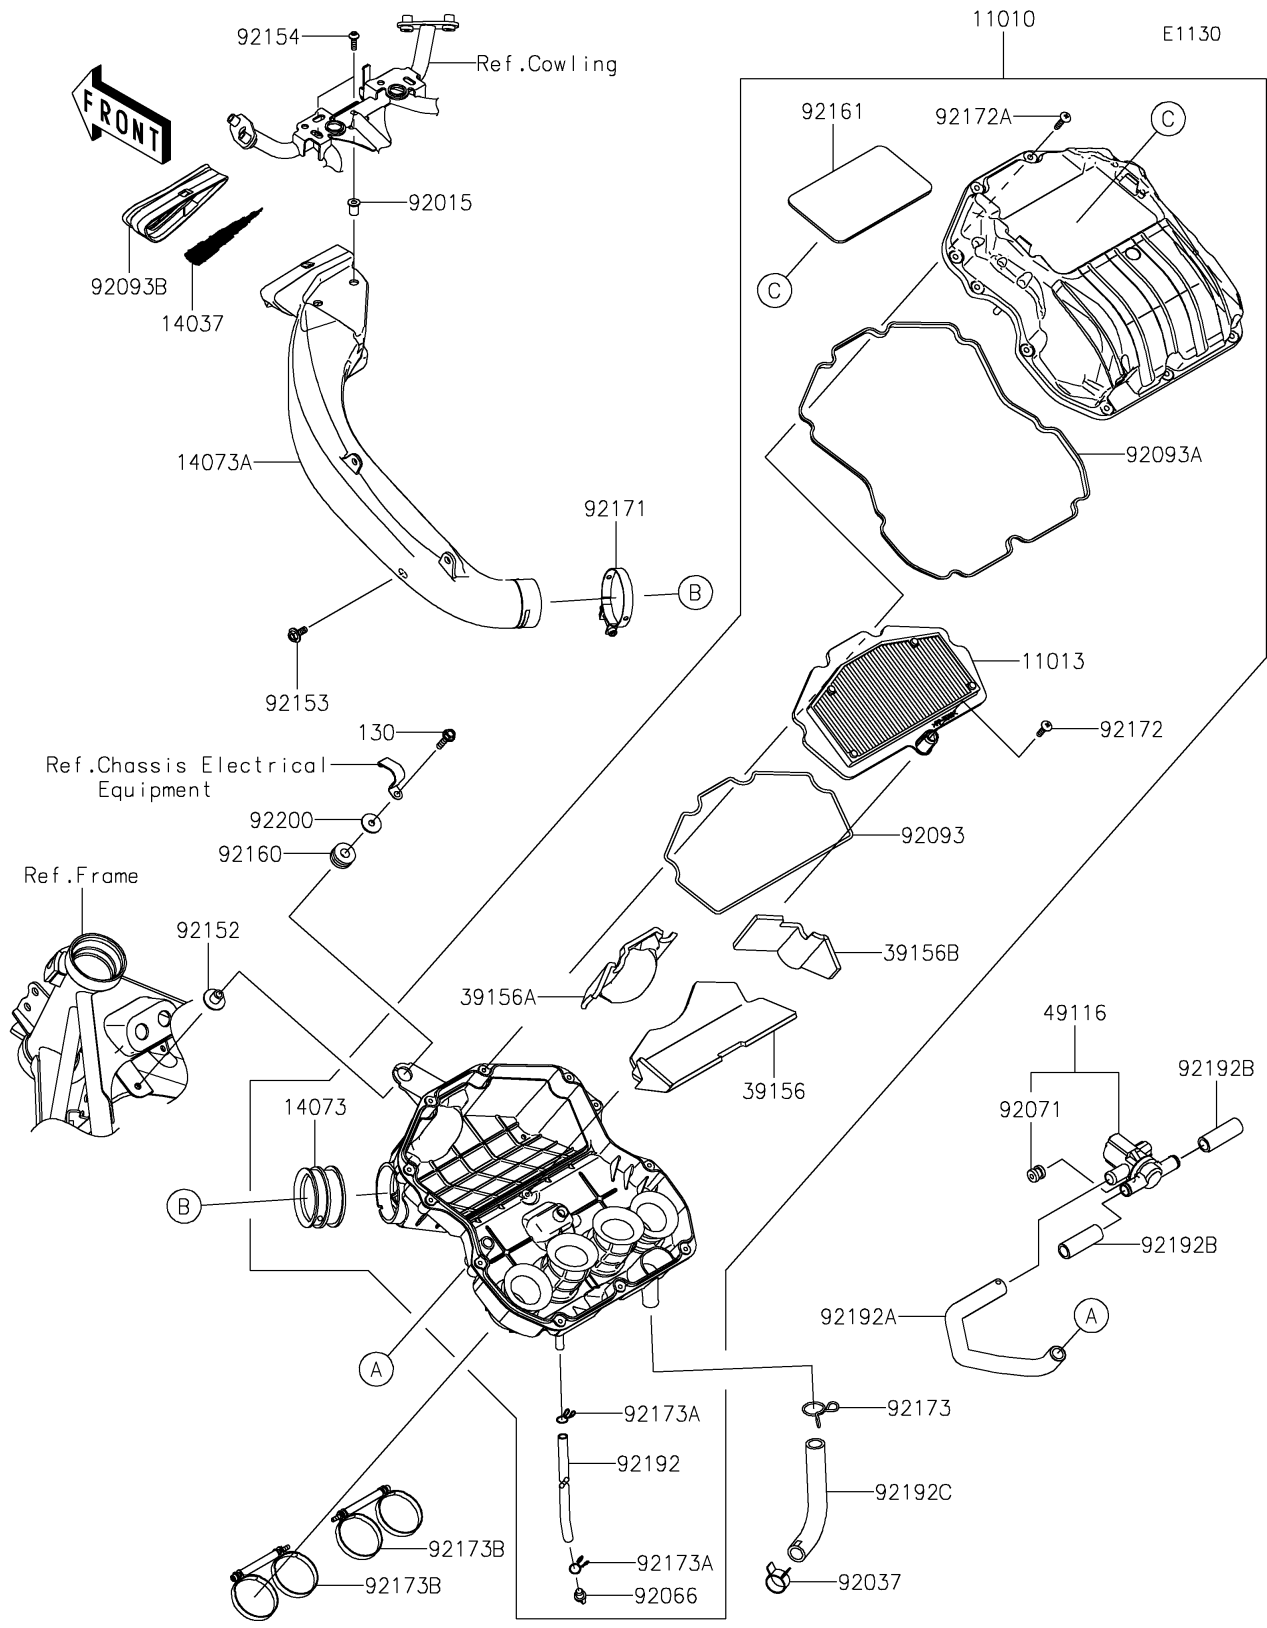

2023 Ninja® ZX-4RR PARTS DIAGRAM

Air Cleaner

2023 Ninja® ZX-4RR PARTS LIST

Air Cleaner

ITEM NAME	PART NUMBER	QUANTITY
FILTER-ASSY-AIR (Ref # 11010)	11010-1820	1
ELEMENT-AIR FILTER (Ref # 11013)	11013-0812	1
SCREEN, RAM DUCT (Ref # 14037)	14037-0830	1
DUCT, RAM AIR (Ref # 14073)	14073-0952	1
DUCT-ASSY, RAM (Ref # 14073A)	14073-1920	1
PAD (Ref # 39156)	39156-2540	1
PAD (Ref # 39156A)	39156-2541	1
PAD (Ref # 39156B)	39156-2542	1
VALVE-ASSY, AIR CUT (Ref # 49116)	49116-0047	1
NUT, WELL, 5MM (Ref # 92015)	92015-1757	2
CLAMP, HOSE CLIP (Ref # 92037)	92037-1460	1
PLUG, DRAIN (Ref # 92066)	92066-0782	1
GROMMET (Ref # 92071)	92071-0026	1
SEAL, ELEMENT (Ref # 92093)	92093-0707	1
SEAL (Ref # 92093A)	92093-0739	1
SEAL, RAM DUCT (Ref # 92093B)	92093-0740	1
COLLAR, 6.5X10.5X13.1 (Ref # 92152)	92152-0547	1
BOLT, UPSET-WP, 6X16 (Ref # 92153)	92153-1587	1
BOLT, SOCKET, 5X16 (Ref # 92154)	92154-1701	2
DAMPER (Ref # 92160)	92160-1162	1
DAMPER (Ref # 92161)	92161-2440	1
CLAMP (Ref # 92171)	92171-0677	1
SCREW, TAPPING, 5X20 (Ref # 92172)	92172-0483	1
SCREW, 5X25 (Ref # 92172A)	92172-0891	11
CLAMP, 20MM (Ref # 92173)	92173-0190	1
CLAMP, 10MM (Ref # 92173A)	92173-2400	2
CLAMP (Ref # 92173B)	92173-2681	2
TUBE, 7X10X440 (Ref # 92192)	92192-2275	1
TUBE, ASWV-A/C (Ref # 92192A)	92192-2603	1

2023 Ninja® ZX-4RR PARTS LIST

Air Cleaner

ITEM NAME	PART NUMBER	QUANTITY
TUBE,ASWV-HEAD CAP (Ref # 92192B)	92192-2685	2
TUBE,BREATHER (Ref # 92192C)	92192-2695	1
WASHER,6.5X22X1.6 (Ref # 92200)	92200-1087	1
BOLT-FLANGED,6X25 (Ref # 130)	130BB0625	1