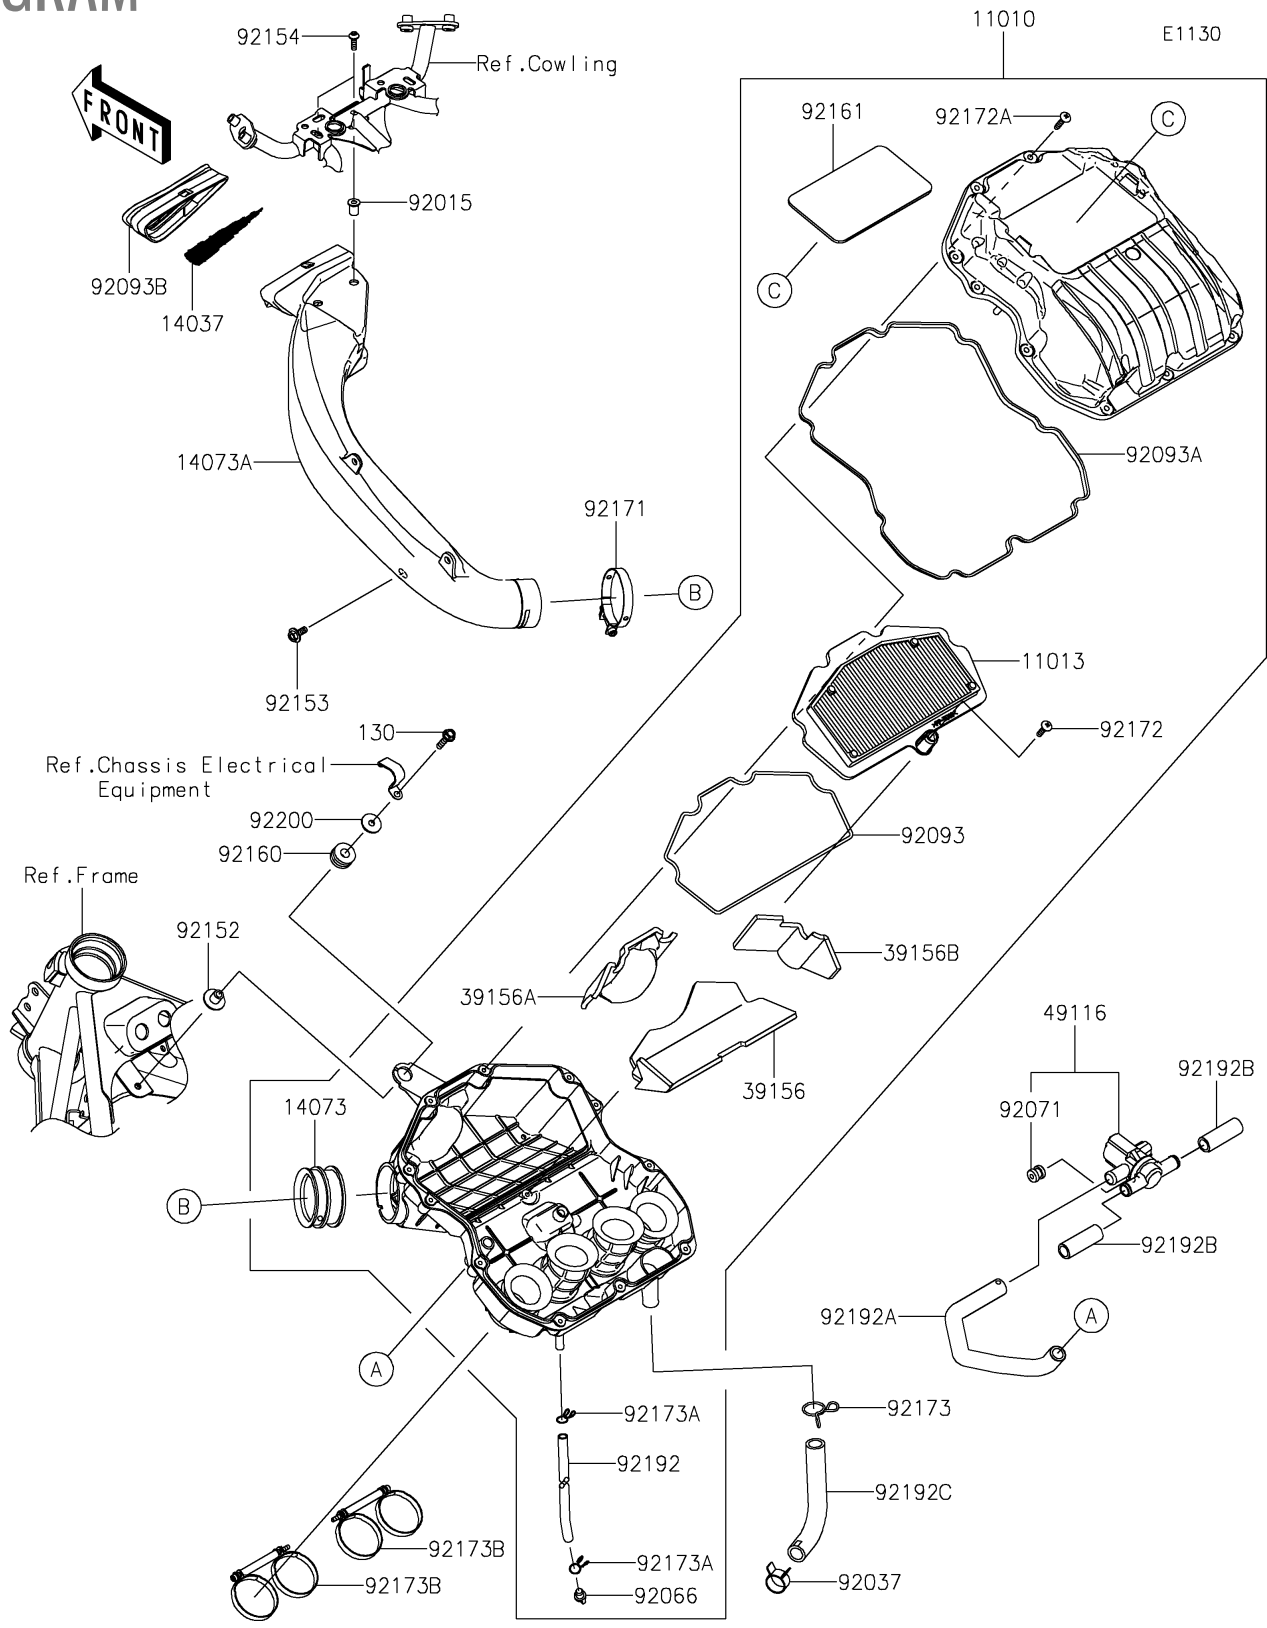

# 2024 NINJA® ZX™-4RR 40th ANNIVERSARY EDITION ABS PARTS DIAGRAM

# 2024 NINJA® ZX™-4RR 40th ANNIVERSARY EDITION ABS PARTS LIST

## Air Cleaner

ITEM NAME	PART NUMBER	QUANTITY
FILTER-ASSY-AIR (Ref # 11010)	11010-1820	1
ELEMENT-AIR FILTER (Ref # 11013)	11013-0812	1
SCREEN, RAM DUCT (Ref # 14037)	14037-0830	1
DUCT, RAM AIR (Ref # 14073)	14073-0952	1
DUCT-ASSY, RAM (Ref # 14073A)	14073-1920	1
PAD (Ref # 39156)	39156-2540	1
PAD (Ref # 39156A)	39156-2541	1
PAD (Ref # 39156B)	39156-2542	1
VALVE-ASSY, AIR CUT (Ref # 49116)	49116-0047	1
NUT, WELL, 5MM (Ref # 92015)	92015-1757	2
CLAMP, HOSE CLIP (Ref # 92037)	92037-1460	1
PLUG, DRAIN (Ref # 92066)	92066-0782	1
GROMMET (Ref # 92071)	92071-0026	1
SEAL, ELEMENT (Ref # 92093)	92093-0707	1
SEAL (Ref # 92093A)	92093-0739	1
SEAL, RAM DUCT (Ref # 92093B)	92093-0740	1
COLLAR, 6.5X10.5X13.1 (Ref # 92152)	92152-0547	1
BOLT, UPSET-WP, 6X16 (Ref # 92153)	92153-1587	1
BOLT, SOCKET, 5X16 (Ref # 92154)	92154-1701	2
DAMPER (Ref # 92160)	92160-1162	1
DAMPER (Ref # 92161)	92161-2440	1
CLAMP (Ref # 92171)	92171-0677	1
SCREW, TAPPING, 5X20 (Ref # 92172)	92172-0483	1
SCREW, 5X25 (Ref # 92172A)	92172-0891	11
CLAMP, 20MM (Ref # 92173)	92173-0190	1
CLAMP, 10MM (Ref # 92173A)	92173-2400	2
CLAMP (Ref # 92173B)	92173-2681	2
TUBE, 7X10X440 (Ref # 92192)	92192-2275	1
TUBE, ASWV-A/C (Ref # 92192A)	92192-2603	1

## Air Cleaner

ITEM NAME	PART NUMBER	QUANTITY
TUBE,ASWV-HEAD CAP (Ref # 92192B)	92192-2685	2
TUBE,BREATHER (Ref # 92192C)	92192-2695	1
WASHER,6.5X22X1.6 (Ref # 92200)	92200-1087	1
BOLT-FLANGED,6X25 (Ref # 130)	130BB0625	1