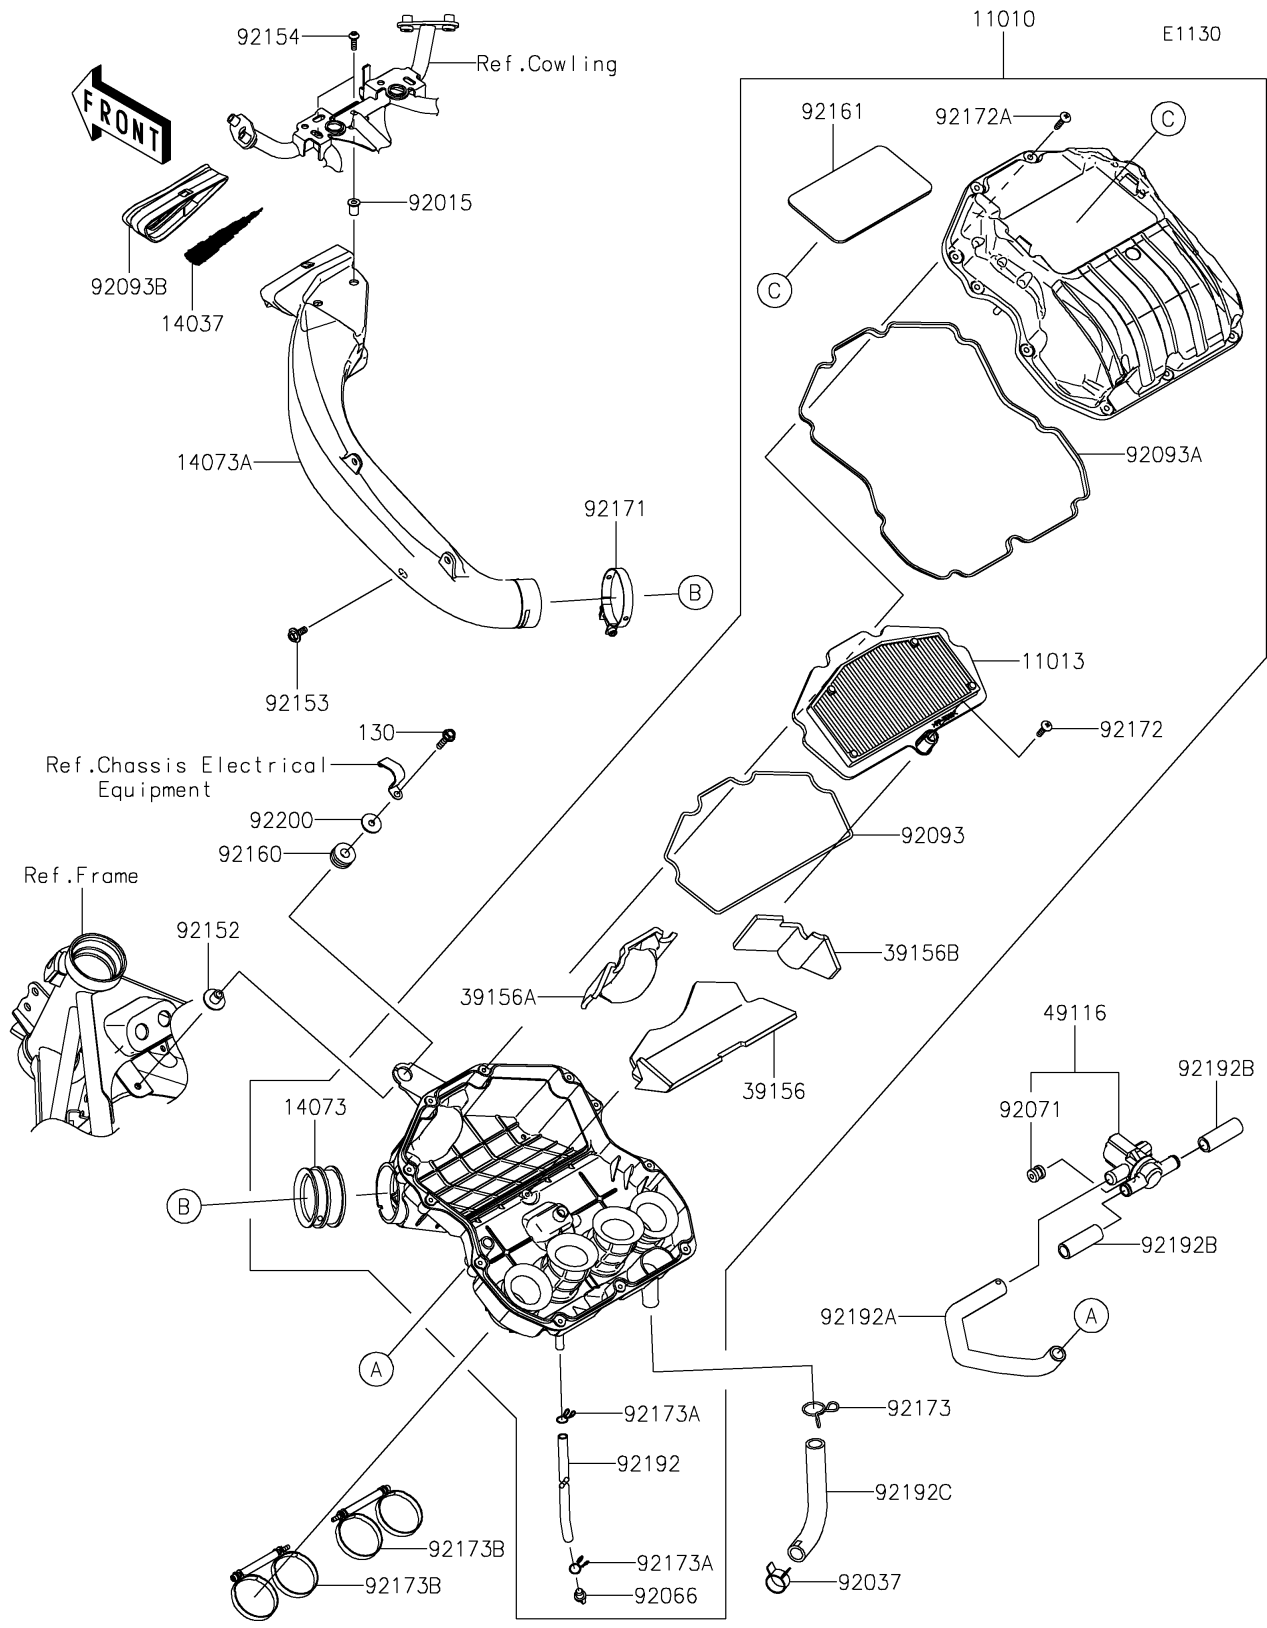

2024 NINJA® ZX™-4RR KRT EDITION ABS PARTS DIAGRAM

Air Cleaner

2024 NINJA® ZX™ -4RR KRT EDITION ABS PARTS LIST

Air Cleaner

ITEM NAME	PART NUMBER	QUANTITY
FILTER-ASSY-AIR (Ref # 11010)	11010-1820	1
ELEMENT-AIR FILTER (Ref # 11013)	11013-0812	1
SCREEN, RAM DUCT (Ref # 14037)	14037-0830	1
DUCT, RAM AIR (Ref # 14073)	14073-0952	1
DUCT-ASSY, RAM (Ref # 14073A)	14073-1920	1
PAD (Ref # 39156)	39156-2540	1
PAD (Ref # 39156A)	39156-2541	1
PAD (Ref # 39156B)	39156-2542	1
VALVE-ASSY, AIR CUT (Ref # 49116)	49116-0047	1
NUT, WELL, 5MM (Ref # 92015)	92015-1757	2
CLAMP, HOSE CLIP (Ref # 92037)	92037-1460	1
PLUG, DRAIN (Ref # 92066)	92066-0782	1
GROMMET (Ref # 92071)	92071-0026	1
SEAL, ELEMENT (Ref # 92093)	92093-0707	1
SEAL (Ref # 92093A)	92093-0739	1
SEAL, RAM DUCT (Ref # 92093B)	92093-0740	1
COLLAR, 6.5X10.5X13.1 (Ref # 92152)	92152-0547	1
BOLT, UPSET-WP, 6X16 (Ref # 92153)	92153-1587	1
BOLT, SOCKET, 5X16 (Ref # 92154)	92154-1701	2
DAMPER (Ref # 92160)	92160-1162	1
DAMPER (Ref # 92161)	92161-2440	1
CLAMP (Ref # 92171)	92171-0677	1
SCREW, TAPPING, 5X20 (Ref # 92172)	92172-0483	1
SCREW, 5X25 (Ref # 92172A)	92172-0891	11
CLAMP, 20MM (Ref # 92173)	92173-0190	1
CLAMP, 10MM (Ref # 92173A)	92173-2400	2
CLAMP (Ref # 92173B)	92173-2681	2
TUBE, 7X10X440 (Ref # 92192)	92192-2275	1
TUBE, ASWV-A/C (Ref # 92192A)	92192-2603	1

2024 NINJA® ZX™ -4RR KRT EDITION ABS PARTS LIST

Air Cleaner

ITEM NAME	PART NUMBER	QUANTITY
TUBE,ASWV-HEAD CAP (Ref # 92192B)	92192-2685	2
TUBE,BREATHER (Ref # 92192C)	92192-2695	1
WASHER,6.5X22X1.6 (Ref # 92200)	92200-1087	1
BOLT-FLANGED,6X25 (Ref # 130)	130BB0625	1