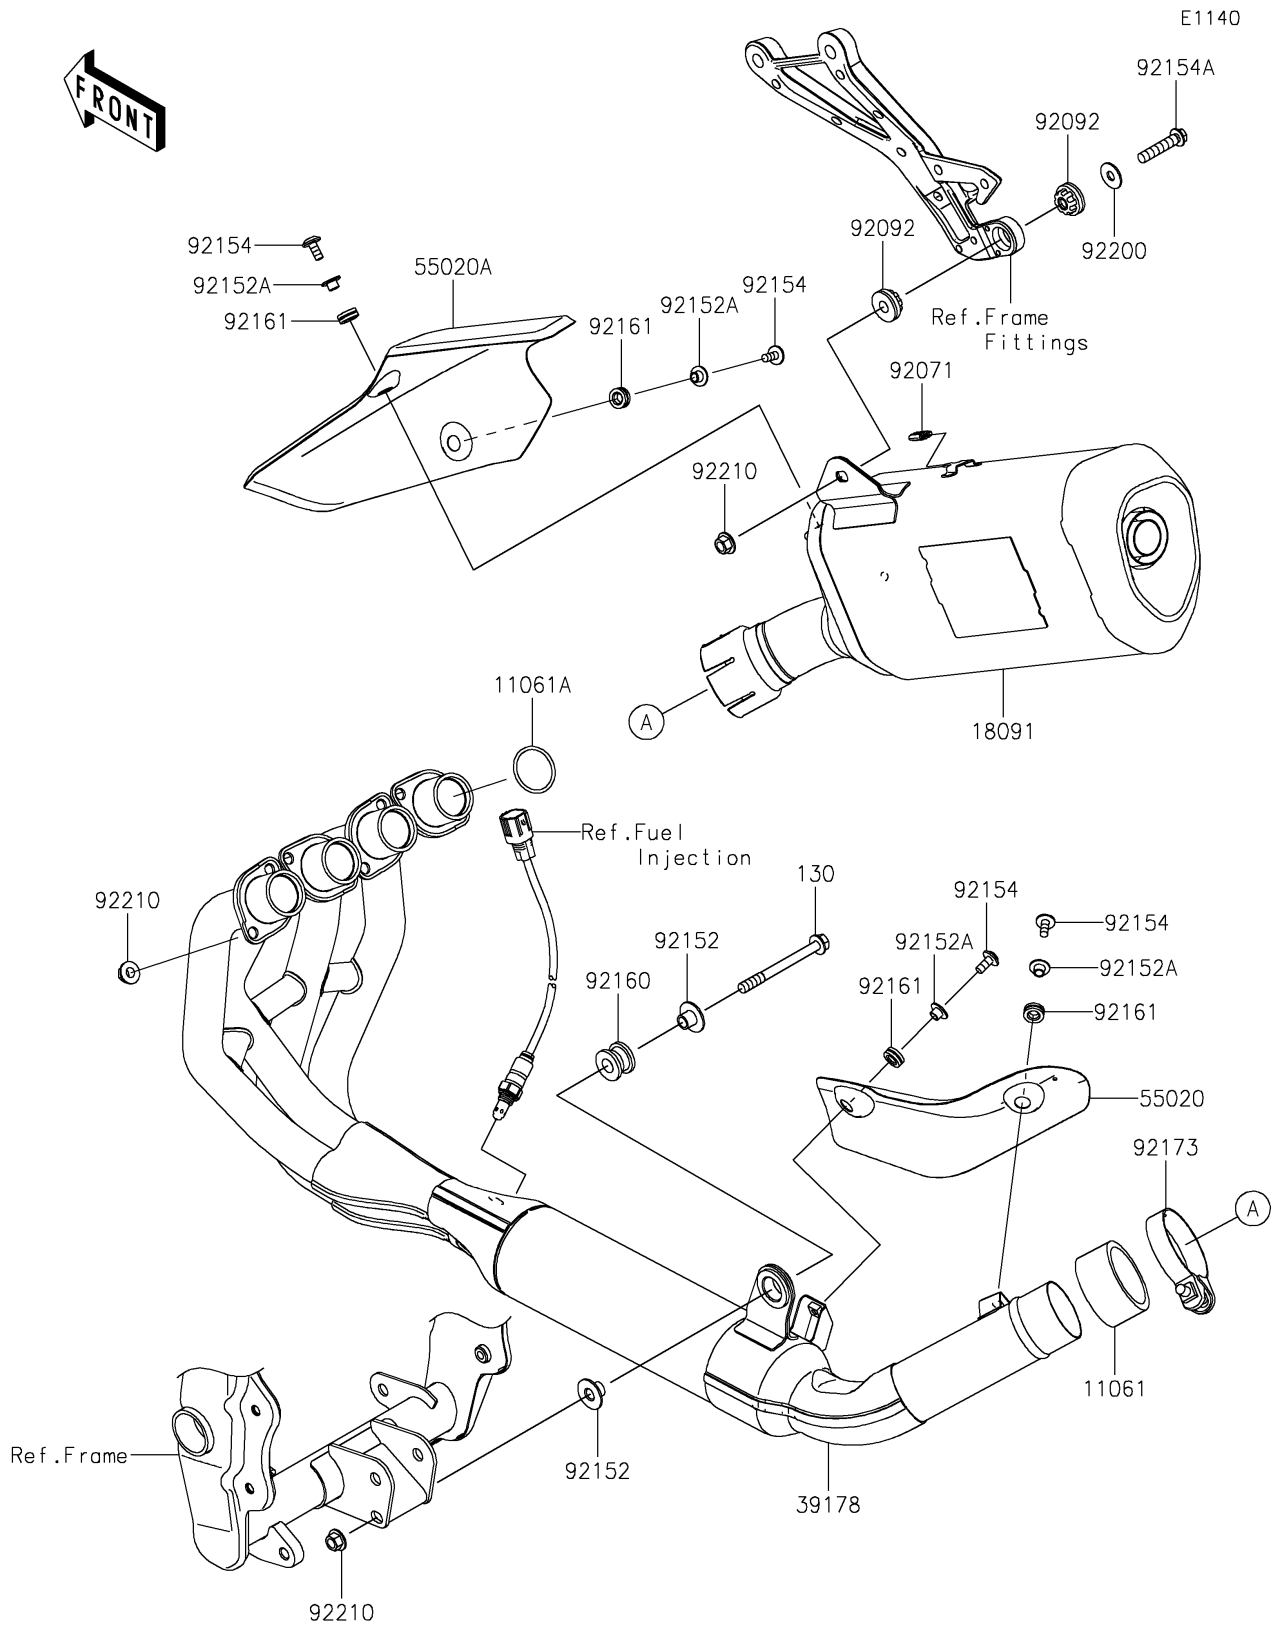

2023 Ninja® ZX-4RR PARTS DIAGRAM

Muffler(s)

2023 Ninja® ZX-4RR PARTS LIST

Muffler(s)

ITEM NAME	PART NUMBER	QUANTITY
GASKET,50.8X62X30 (Ref # 11061)	11061-0447	1
GASKET,MANIFOLD (Ref # 11061A)	11061-1372	4
BODY-COMP-MUFFLER (Ref # 18091)	18091-1269	1
MANIFOLD-COMP-EXHAUST (Ref # 39178)	39178-0454	1
GUARD,FR (Ref # 55020)	55020-2391	1
GUARD,RR (Ref # 55020A)	55020-2392	1
GROMMET (Ref # 92071)	92071-0760	1
BUSHING-RUBBER (Ref # 92092)	92092-0044	2
COLLAR (Ref # 92152)	92152-2367	2
COLLAR,6.3X8.3X16 (Ref # 92152A)	92152-2850	4
BOLT,SOCKET,6X14 (Ref # 92154)	92154-0907	4
BOLT,FLANGED,8X40 (Ref # 92154A)	92154-4399	1
DAMPER,MUFFLER MOUNT (Ref # 92160)	92160-1116	1
DAMPER (Ref # 92161)	92161-1475	4
CLAMP (Ref # 92173)	92173-2516	1
WASHER,8.0X22.0X1.5 (Ref # 92200)	92200-0174	1
NUT (Ref # 92210)	92210-1312	10
BOLT-FLANGED,8X85 (Ref # 130)	130CB0885	1