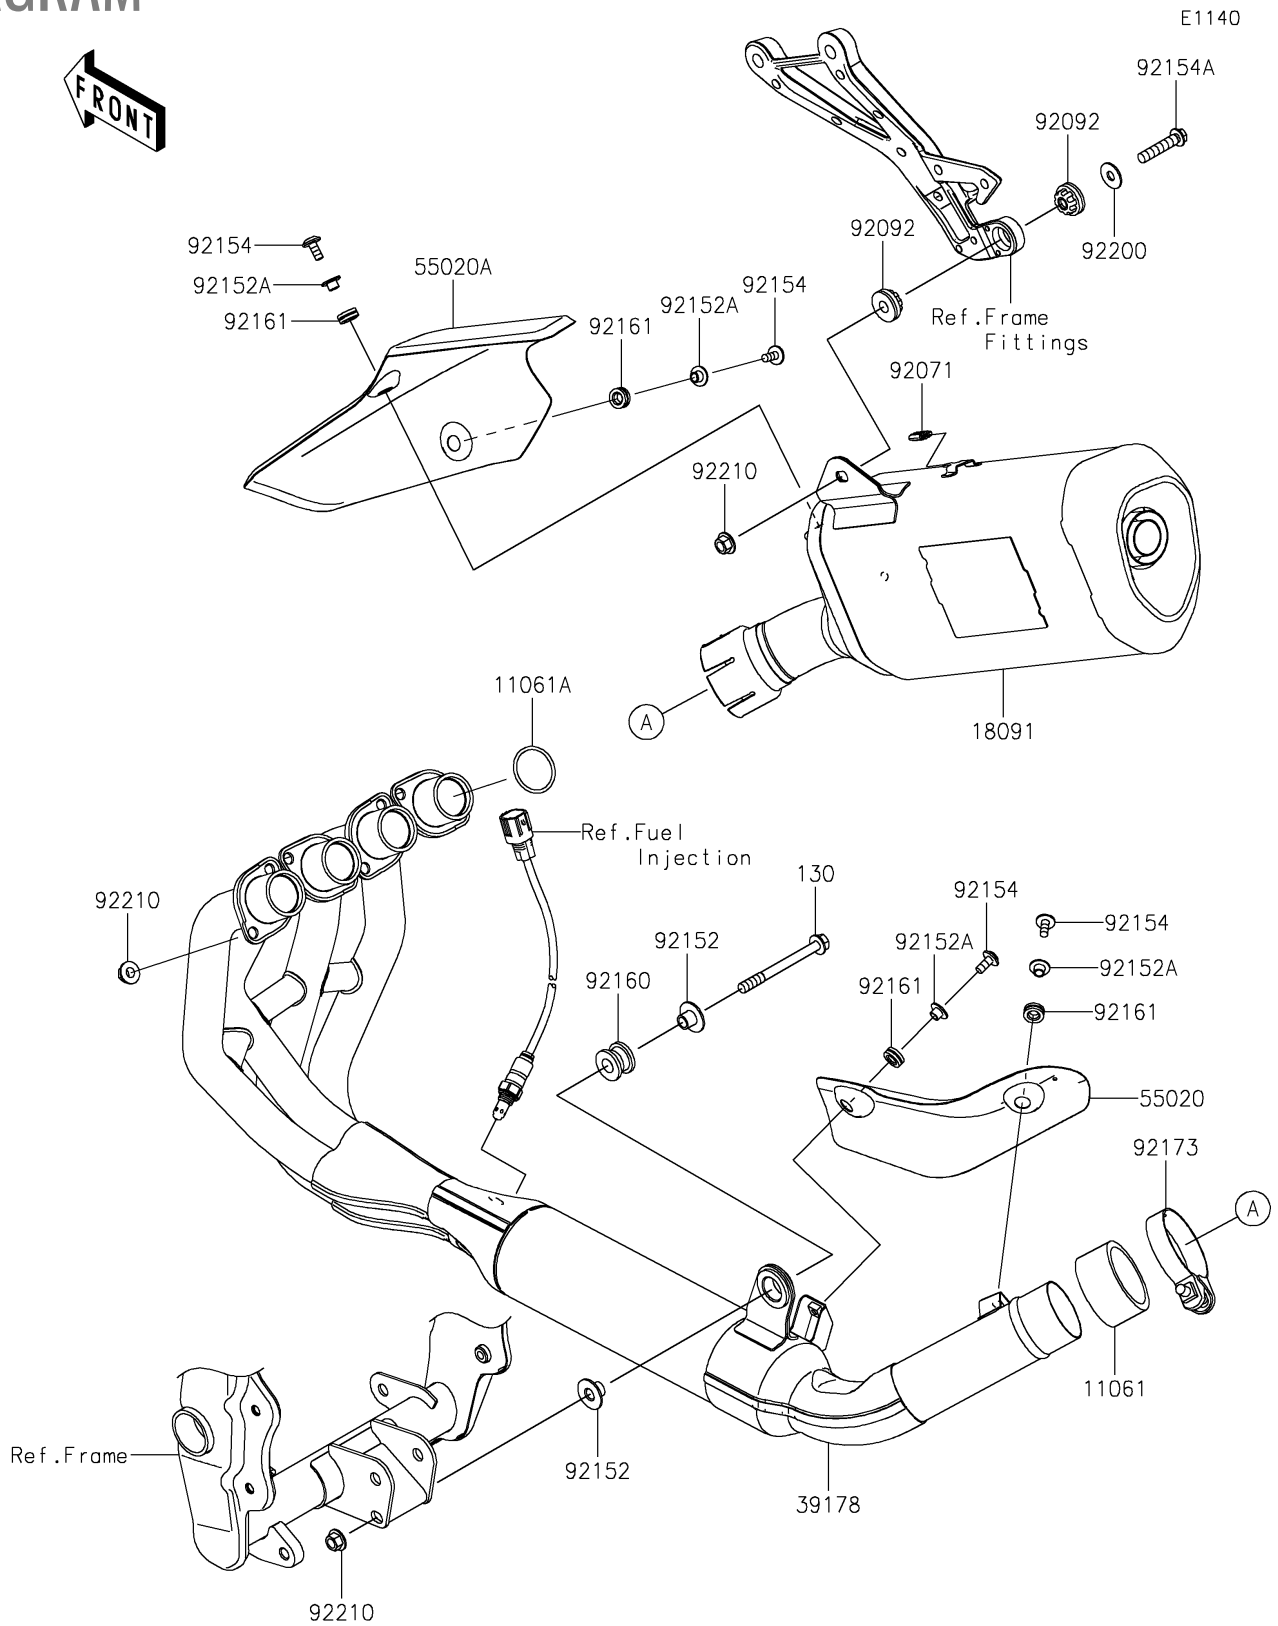

2024 NINJA® ZX™-4RR 40th ANNIVERSARY EDITION ABS PARTS DIAGRAM

2024 NINJA® ZX™ -4RR 40th ANNIVERSARY EDITION ABS PARTS LIST

Muffler(s)

ITEM NAME	PART NUMBER	QUANTITY
GASKET,50.8X62X30 (Ref # 11061)	11061-0447	1
GASKET,MANIFOLD (Ref # 11061A)	11061-1372	4
BODY-COMP-MUFFLER (Ref # 18091)	18091-1269	1
MANIFOLD-COMP-EXHAUST (Ref # 39178)	39178-0454	1
GUARD,FR (Ref # 55020)	55020-2391	1
GUARD,RR (Ref # 55020A)	55020-2392	1
GROMMET (Ref # 92071)	92071-0760	1
BUSHING-RUBBER (Ref # 92092)	92092-0044	2
COLLAR (Ref # 92152)	92152-2367	2
COLLAR,6.3X8.3X16 (Ref # 92152A)	92152-2850	4
BOLT,SOCKET,6X14 (Ref # 92154)	92154-0907	4
BOLT,FLANGED,8X40 (Ref # 92154A)	92154-4399	1
DAMPER,MUFFLER MOUNT (Ref # 92160)	92160-1116	1
DAMPER (Ref # 92161)	92161-1475	4
CLAMP (Ref # 92173)	92173-2516	1
WASHER,8.0X22.0X1.5 (Ref # 92200)	92200-0174	1
NUT (Ref # 92210)	92210-1312	10
BOLT-FLANGED,8X85 (Ref # 130)	130CB0885	1