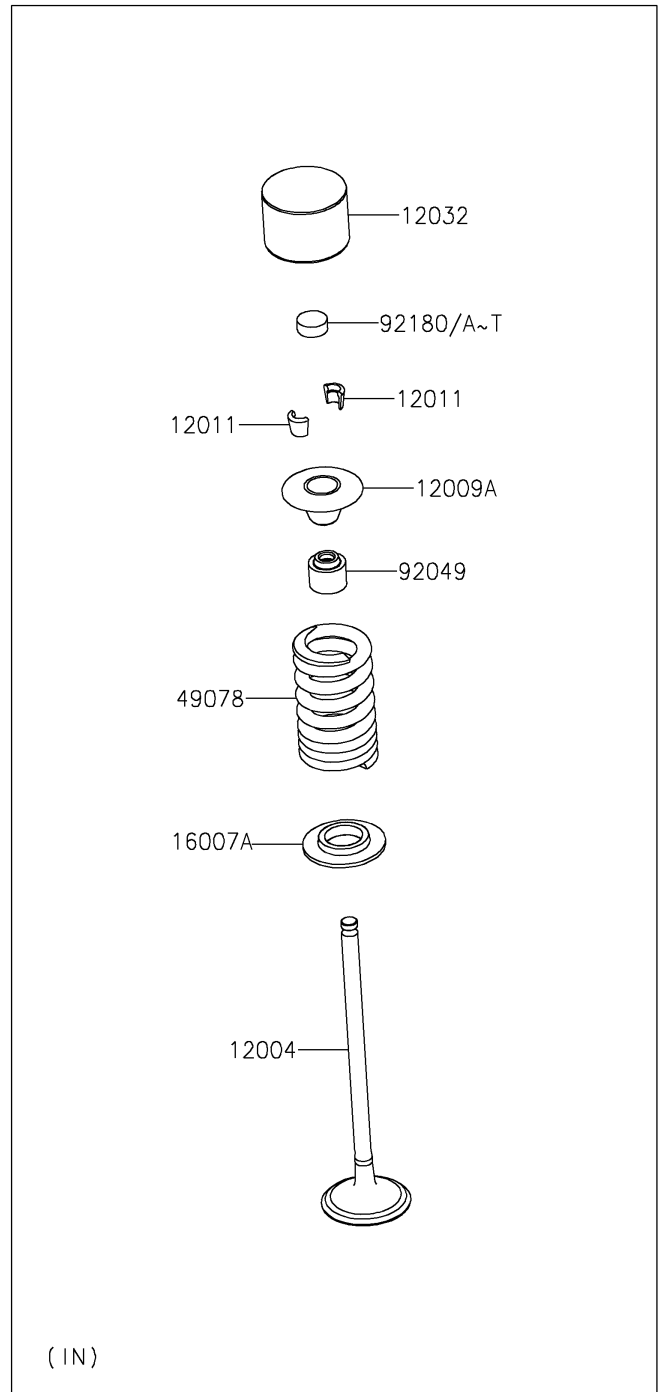

2024 NINJA® ZX™ -4RR 40th ANNIVERSARY EDITION ABS PARTS DIAGRAM

E1210

2024 NINJA® ZX™-4RR 40th ANNIVERSARY EDITION ABS PARTS LIST

Valve(s)

ITEM NAME	PART NUMBER	QUANTITY
VALVE-INTAKE (Ref # 12004)	12004-0778	8
VALVE-EXHAUST (Ref # 12005)	12005-0802	8
RETAINER-VALVE SPRING (Ref # 12009)	12009-0048	8
RETAINER-VALVE SPRING (Ref # 12009A)	12009-0719	8
COLLET (Ref # 12011)	12011-1052	32
TAPPET,INTAKE (Ref # 12032)	12032-0037	8
TAPPET,EXHAUST (Ref # 12032A)	12032-0038	8
SEAT-SPRING (Ref # 16007)	16007-0762	8
SEAT-SPRING (Ref # 16007A)	16007-0782	8
SPRING-ENGINE VALVE,INTAKE (Ref # 49078)	49078-0800	8
SPRING-ENGINE VALVE,EXHAUST (Ref # 49078A)	49078-0801	8
SEAL-OIL,VALVE GUIDE (Ref # 92049)	92049-1308	16
SHIM,T=2.50 (Ref # 92180)	92180-1014	16
SHIM,T=2.55 (Ref # 92180A)	92180-1016	AR
SHIM,T=2.60 (Ref # 92180B)	92180-1018	AR
SHIM,T=2.65 (Ref # 92180C)	92180-1020	AR
SHIM,T=2.70 (Ref # 92180D)	92180-1022	AR
SHIM,T=2.75 (Ref # 92180E)	92180-1024	AR
SHIM,T=2.80 (Ref # 92180F)	92180-1026	AR
SHIM,T=2.85 (Ref # 92180G)	92180-1028	AR
SHIM,T=2.90 (Ref # 92180H)	92180-1030	AR
SHIM,T=2.95 (Ref # 92180I)	92180-1032	AR
SHIM,T=3.00 (Ref # 92180J)	92180-1034	AR
SHIM,T=3.05 (Ref # 92180K)	92180-1036	AR
SHIM,T=3.10 (Ref # 92180L)	92180-1038	AR
SHIM,T=3.15 (Ref # 92180M)	92180-1040	AR
SHIM,T=3.20 (Ref # 92180N)	92180-1042	AR
SHIM,T=3.25 (Ref # 92180O)	92180-1044	AR
SHIM,T=3.30 (Ref # 92180P)	92180-1046	AR

2024 NINJA® ZX™-4RR 40th ANNIVERSARY EDITION ABS PARTS LIST

Valve(s)

ITEM NAME	PART NUMBER	QUANTITY
SHIM,T=3.35 (Ref # 92180Q)	92180-1048	AR
SHIM,T=3.40 (Ref # 92180R)	92180-1050	AR
SHIM,T=3.45 (Ref # 92180S)	92180-1052	AR
SHIM,T=3.50 (Ref # 92180T)	92180-1054	AR