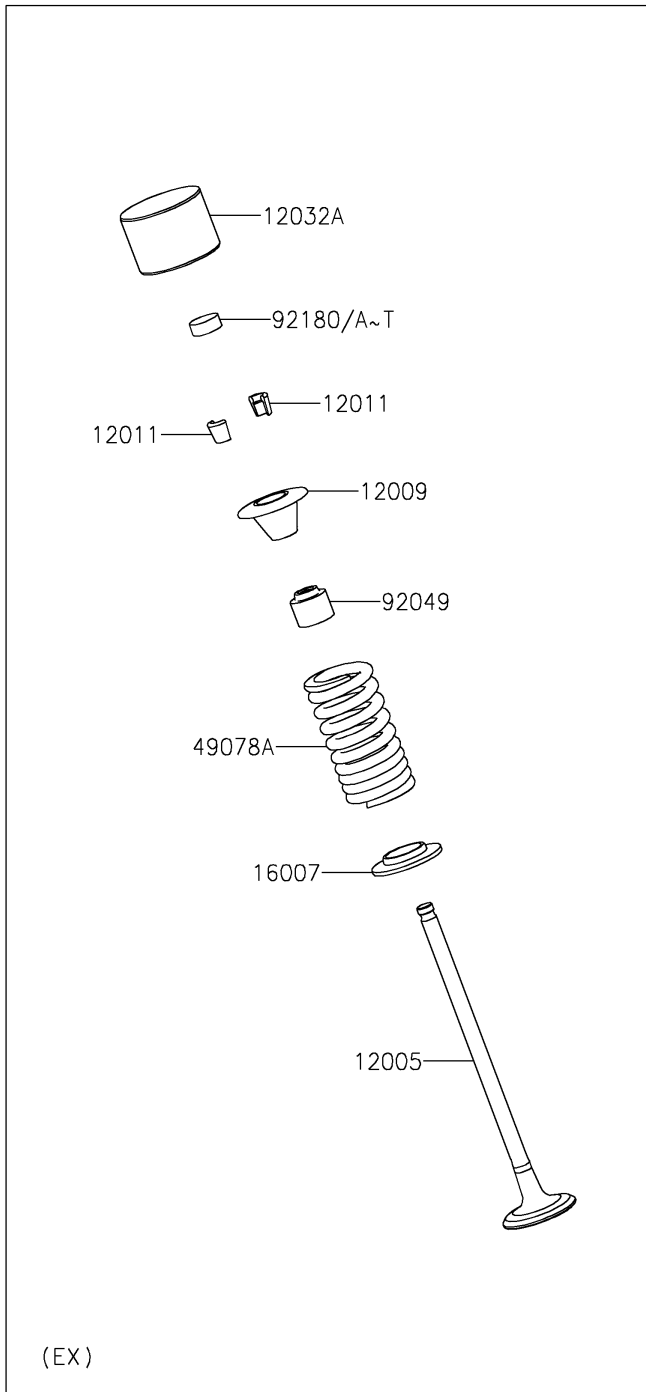

2024 NINJA® ZX™ -4RR 40th ANNIVERSARY EDITION ABS PARTS DIAGRAM

E1210

2024 NINJA® ZX™-4RR 40th ANNIVERSARY EDITION ABS PARTS LIST

Valve(s)

ITEM NAME	PART NUMBER	QUANTITY
VALVE-INTAKE (Ref # 12004)	12004-0778	8
VALVE-EXHAUST (Ref # 12005)	12005-0802	8
RETAINER-VALVE SPRING (Ref # 12009)	12009-0048	8
RETAINER-VALVE SPRING (Ref # 12009A)	12009-0719	8
COLLET (Ref # 12011)	12011-1052	32
TAPPET,INTAKE (Ref # 12032)	12032-0037	8
TAPPET,EXHAUST (Ref # 12032A)	12032-0038	8
SEAT-SPRING (Ref # 16007)	16007-0762	8
SEAT-SPRING (Ref # 16007A)	16007-0782	8
SPRING-ENGINE VALVE,INTAKE (Ref # 49078)	49078-0800	8
SPRING-ENGINE VALVE,EXHAUST (Ref # 49078A)	49078-0801	8
SEAL-OIL,VALVE GUIDE (Ref # 92049)	92049-1308	16
SHIM,T=2.50 (Ref # 92180)	92180-1014	16
SHIM,T=2.55 (Ref # 92180A)	92180-1016	AR
SHIM,T=2.60 (Ref # 92180B)	92180-1018	AR
SHIM,T=2.65 (Ref # 92180C)	92180-1020	AR
SHIM,T=2.70 (Ref # 92180D)	92180-1022	AR
SHIM,T=2.75 (Ref # 92180E)	92180-1024	AR
SHIM,T=2.80 (Ref # 92180F)	92180-1026	AR
SHIM,T=2.85 (Ref # 92180G)	92180-1028	AR
SHIM,T=2.90 (Ref # 92180H)	92180-1030	AR
SHIM,T=2.95 (Ref # 92180I)	92180-1032	AR
SHIM,T=3.00 (Ref # 92180J)	92180-1034	AR
SHIM,T=3.05 (Ref # 92180K)	92180-1036	AR
SHIM,T=3.10 (Ref # 92180L)	92180-1038	AR
SHIM,T=3.15 (Ref # 92180M)	92180-1040	AR
SHIM,T=3.20 (Ref # 92180N)	92180-1042	AR
SHIM,T=3.25 (Ref # 92180O)	92180-1044	AR
SHIM,T=3.30 (Ref # 92180P)	92180-1046	AR

2024 NINJA® ZX™-4RR 40th ANNIVERSARY EDITION ABS PARTS LIST

Valve(s)

ITEM NAME	PART NUMBER	QUANTITY
SHIM,T=3.35 (Ref # 92180Q)	92180-1048	AR
SHIM,T=3.40 (Ref # 92180R)	92180-1050	AR
SHIM,T=3.45 (Ref # 92180S)	92180-1052	AR
SHIM,T=3.50 (Ref # 92180T)	92180-1054	AR