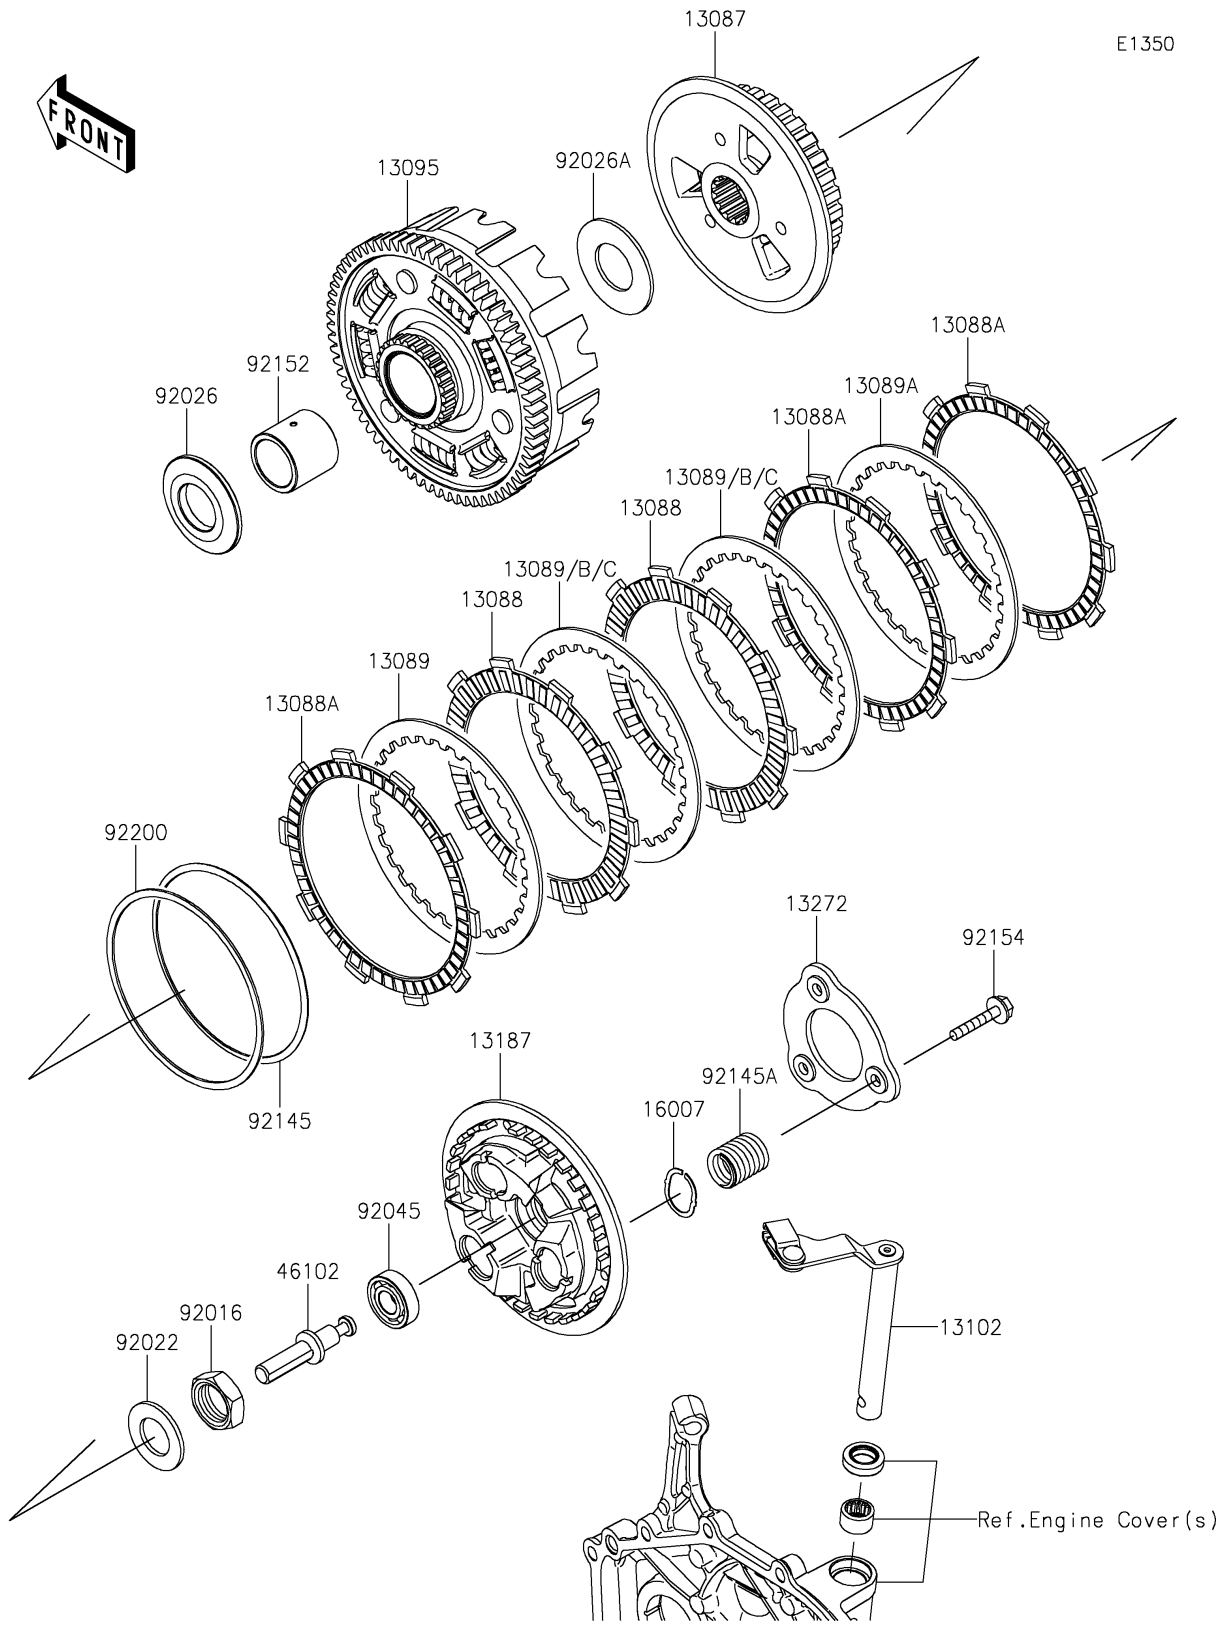

2024 Ninja ZX-4RR PARTS DIAGRAM

Clutch

2024 Ninja ZX-4RR PARTS LIST

Clutch

ITEM NAME	PART NUMBER	QUANTITY
HUB-CLUTCH (Ref # 13087)	13087-0594	1
PLATE-FRICTION (Ref # 13088)	13088-0592	2
PLATE-FRICTION (Ref # 13088A)	13088-0630	3
PLATE-CLUTCH,T=2.0 (Ref # 13089)	13089-0041	3
PLATE-CLUTCH,T=2.0 (Ref # 13089A)	13089-0042	1
PLATE-CLUTCH,T=1.6 (Ref # 13089B)	13089-0043	AR
PLATE-CLUTCH,T=2.3 (Ref # 13089C)	13089-0044	AR
HOUSING-COMP-CLUTCH (Ref # 13095)	13095-0617	1
RELEASE-COMP-CLUTCH (Ref # 13102)	13102-0080	1
PLATE-CLUTCH OPERATING (Ref # 13187)	13187-0033	1
PLATE (Ref # 13272)	13272-2414	1
SEAT-SPRING (Ref # 16007)	16007-0711	3
ROD (Ref # 46102)	46102-0686	1
NUT,20MM (Ref # 92016)	92016-028	1
WASHER,20.3X36X2.3 (Ref # 92022)	92022-1116	1
SPACER,25X52X5.5 (Ref # 92026)	92026-0115	1
SPACER,25.5X50.5X2 (Ref # 92026A)	92026-0873	1
BEARING-BALL (Ref # 92045)	92045-0937	1
SPRING (Ref # 92145)	92145-1901	1
SPRING (Ref # 92145A)	92145-2273	3
COLLAR,25X32X29.1 (Ref # 92152)	92152-2524	1
BOLT,UPSET,6X30 (Ref # 92154)	92154-0997	3
WASHER,99.4X107X1.2 (Ref # 92200)	92200-1987	1