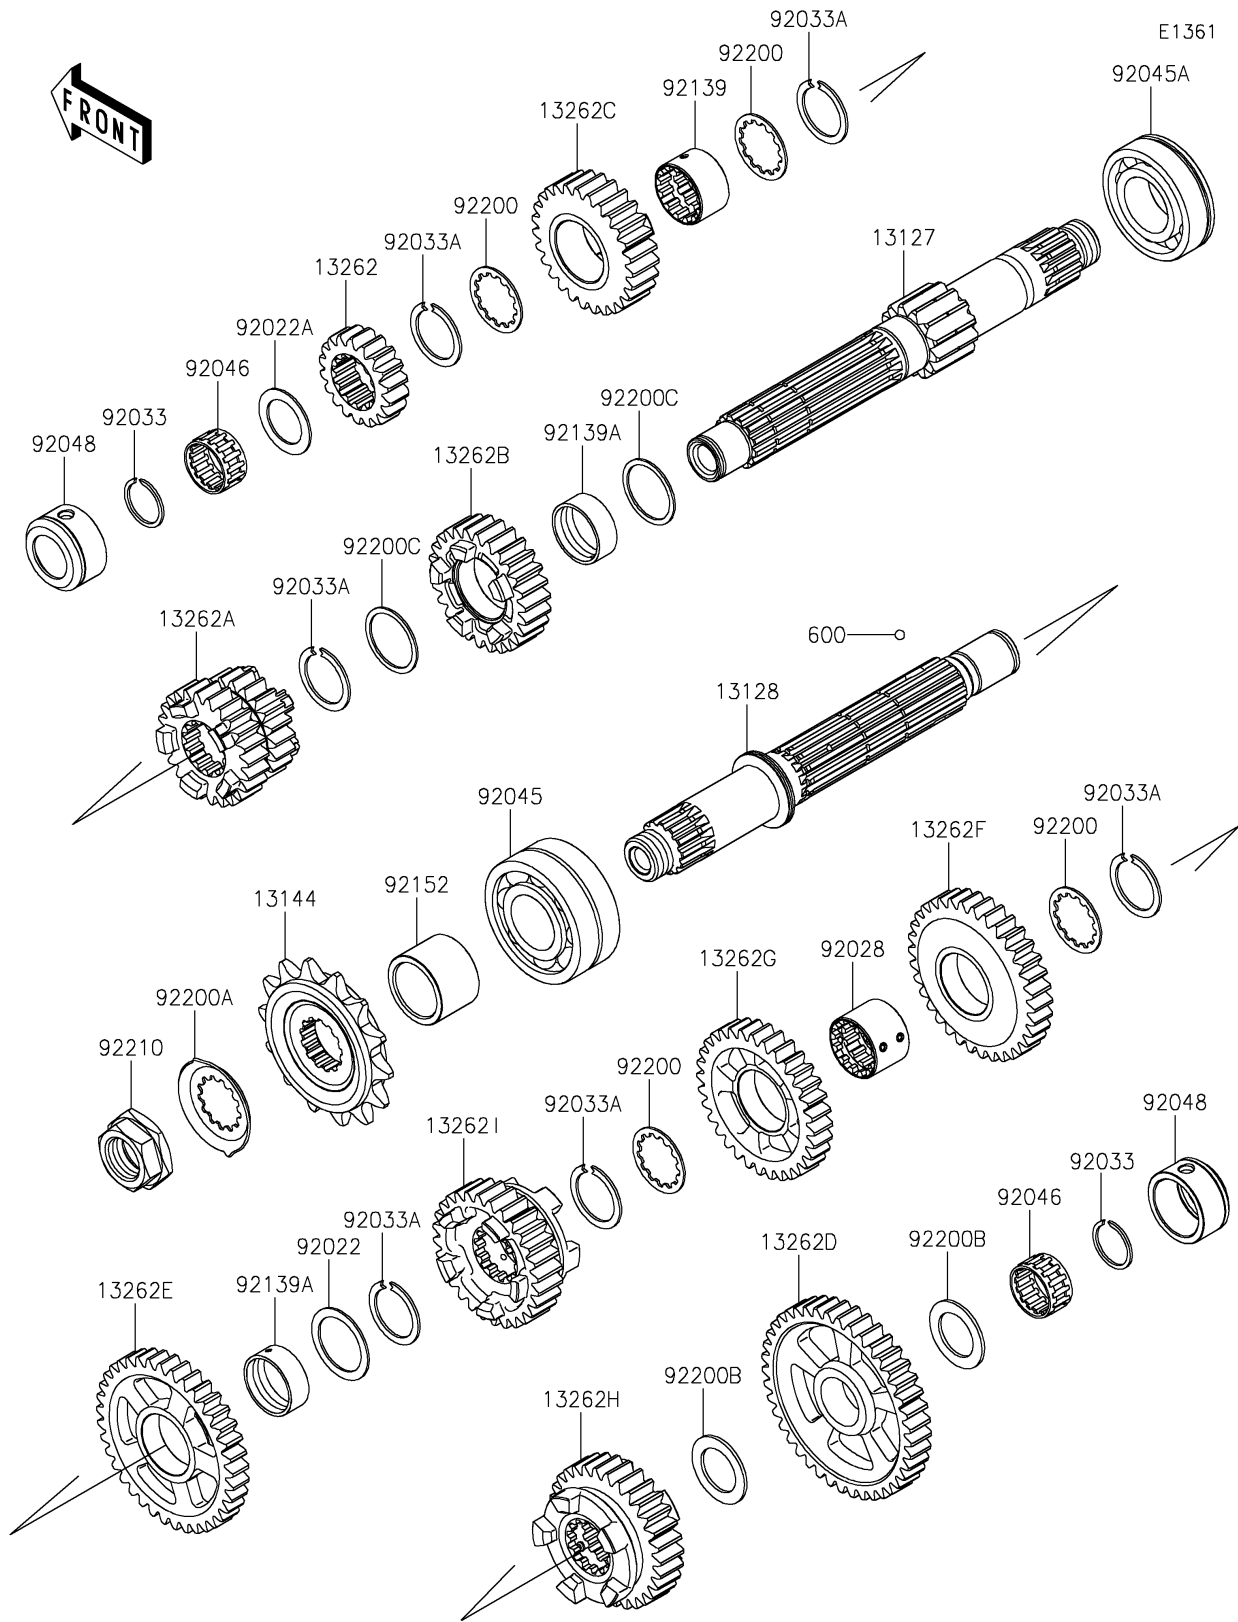

2023 Ninja® ZX-4RR PARTS DIAGRAM

Transmission

2023 Ninja® ZX-4RR PARTS LIST

Transmission

ITEM NAME	PART NUMBER	QUANTITY
SHAFT-TRANSMISSION INPUT,13T (Ref # 13127)	13127-0727	1
SHAFT-TRANSMISSION OUTPUT (Ref # 13128)	13128-0736	1
SPROCKET-OUTPUT,14T (Ref # 13144)	13144-0577	1
GEAR,INPUT 2ND,18T (Ref # 13262)	13262-1288	1
GEAR,INPUT 3RD&4TH,21T,24T (Ref # 13262A)	13262-1289	1
GEAR,INPUT 5TH,26T (Ref # 13262B)	13262-1290	1
GEAR,INPUT 6TH,27T (Ref # 13262C)	13262-1291	1
GEAR,OUTPUT LOW,41T (Ref # 13262D)	13262-1292	1
GEAR,OUTPUT 2ND,37T (Ref # 13262E)	13262-1293	1
GEAR,OUTPUT 3RD,34T (Ref # 13262F)	13262-1294	1
GEAR,OUTPUT 4TH,32T (Ref # 13262G)	13262-1295	1
GEAR,OUTPUT 5TH,30T (Ref # 13262H)	13262-1296	1
GEAR,OUTPUT 6TH,28T (Ref # 13262I)	13262-1297	1
WASHER,25.3X33X1 (Ref # 92022)	92022-1109	1
WASHER,20.5X30X1,STEEL (Ref # 92022A)	92022-112	1
BUSHING,OUTPUT 3RD&4TH GEAR (Ref # 92028)	92028-1858	1
RING-SNAP,20MM (Ref # 92033)	92033-015	2
RING-SNAP,24MM (Ref # 92033A)	92033-026	6
BEARING-BALL,DAC2557NSSH (Ref # 92045)	92045-0003	1
BEARING-BALL,6TM-6205NX3 (Ref # 92045A)	92045-0735	1
BEARING-NEEDLE,KMJ20X26X13.8X1 (Ref # 92046)	92046-1185	2
RACE (Ref # 92048)	92048-0047	2
BUSHING,26X28X16.6 (Ref # 92139)	92139-0781	1
BUSHING,25X28X10.4 (Ref # 92139A)	92139-0793	2
COLLAR (Ref # 92152)	92152-3770	1
WASHER (Ref # 92200)	92200-1389	4
WASHER (Ref # 92200A)	92200-1932	1
WASHER,20.5X31X1.5 (Ref # 92200B)	92200-2523	2
WASHER,25.3X30X1 (Ref # 92200C)	92200-2524	2

2023 Ninja® ZX-4RR PARTS LIST

Transmission

ITEM NAME	PART NUMBER	QUANTITY
NUT,20MM (Ref # 92210)	92210-0850	1
BALL-STEEL,5/32 (Ref # 600)	600A0500	3