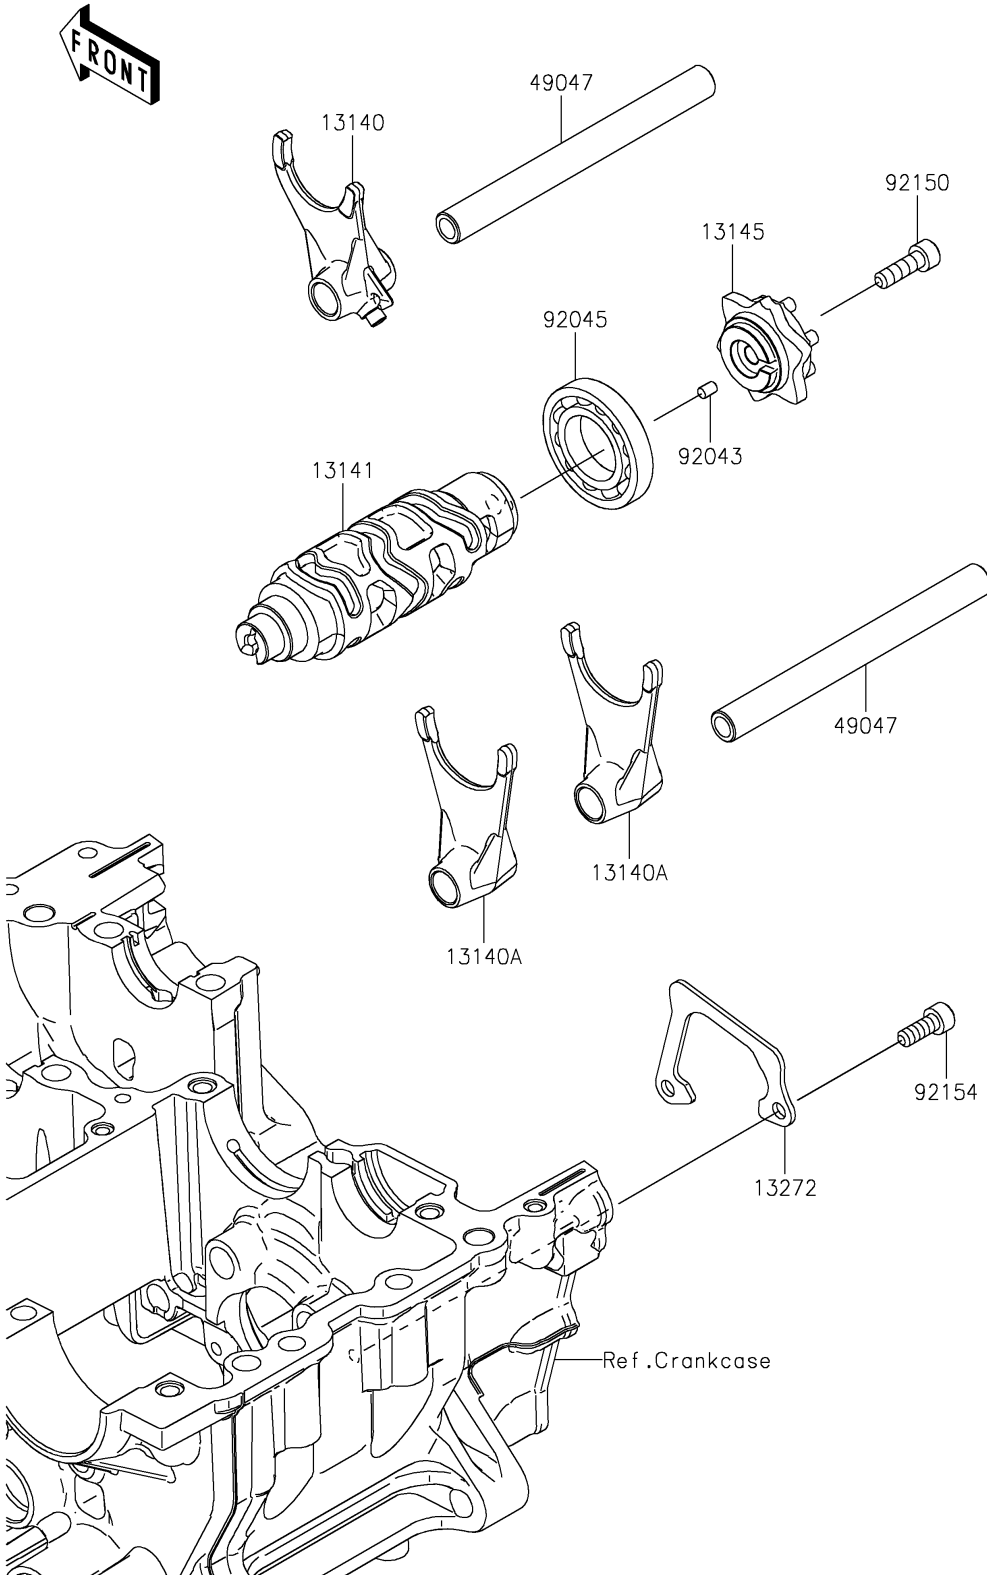

2023 NINJA® ZX™ -4RR KRT EDITION PARTS DIAGRAM

Gear Change Drum/Shift Fork(s)

E1362

2023 NINJA® ZX™ -4RR KRT EDITION PARTS LIST

Gear Change Drum/Shift Fork(s)

ITEM NAME	PART NUMBER	QUANTITY
FORK-SHIFT,IN (Ref # 13140)	13140-0662	1
FORK-SHIFT,OUT (Ref # 13140A)	13140-0663	2
DRUM-CHANGE (Ref # 13141)	13141-0597	1
CAM-CHANGE DRUM (Ref # 13145)	13145-0576	1
PLATE (Ref # 13272)	13272-2374	1
ROD-SHIFT (Ref # 49047)	49047-0634	2
PIN,4X6 (Ref # 92043)	92043-1744	1
BEARING-BALL,16005 (Ref # 92045)	92045-0972	1
BOLT,SOCKET,6X20 (Ref # 92150)	92150-1880	1
BOLT,SOCKET,6X16 (Ref # 92154)	92154-0235	2