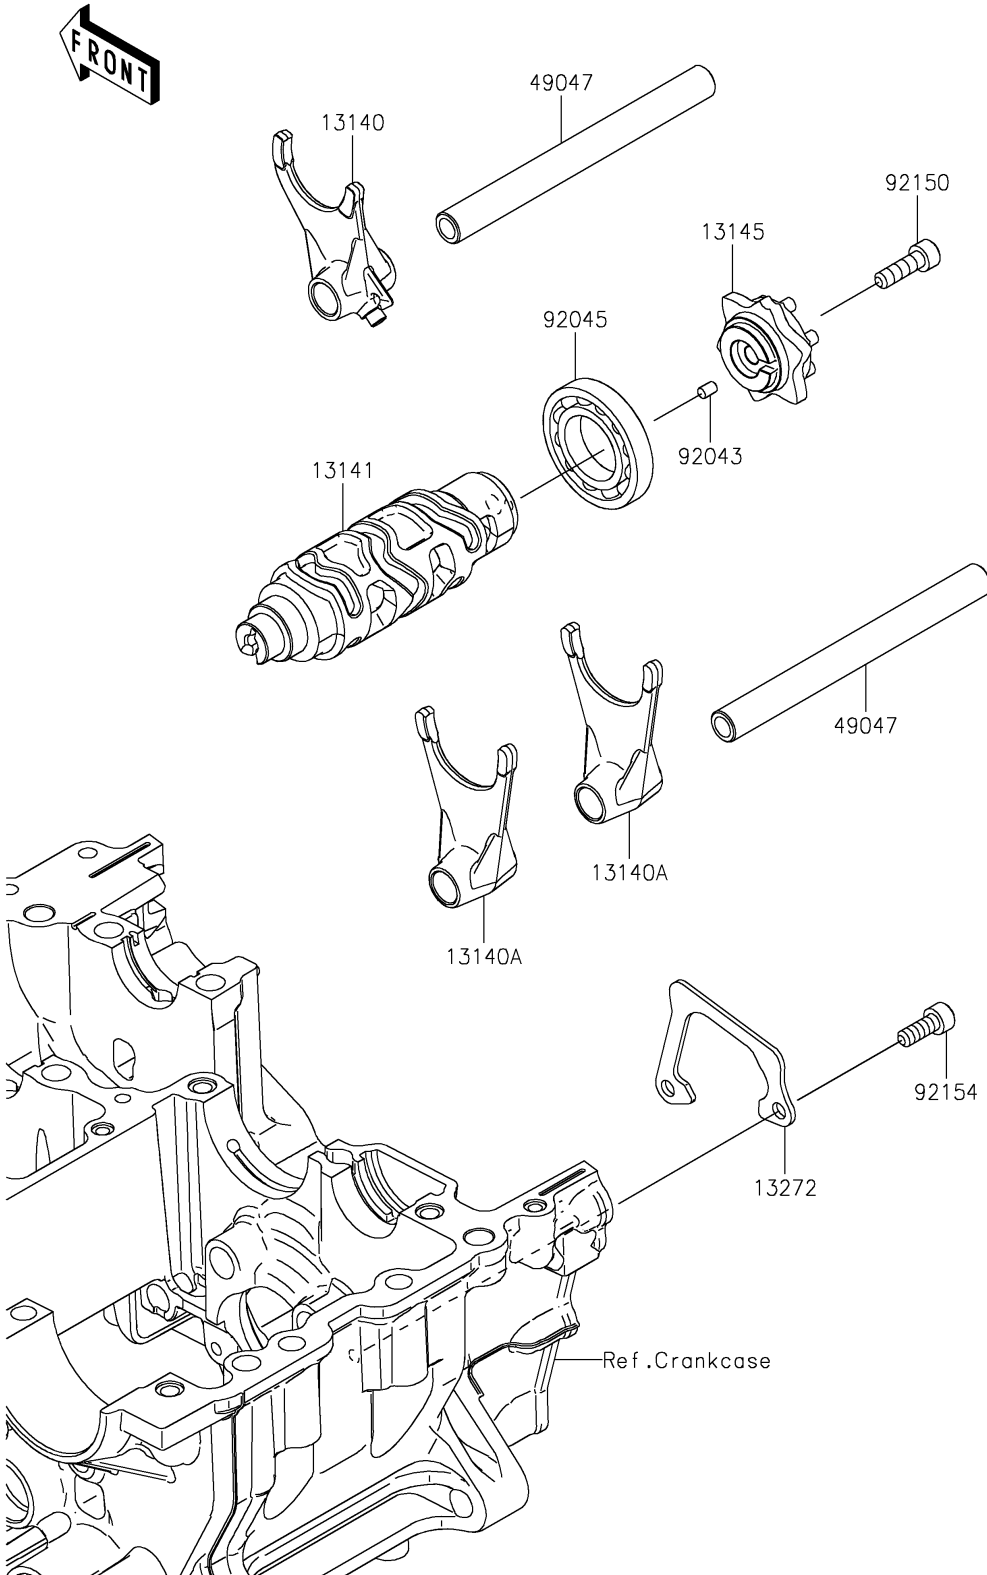

2023 Ninja® ZX-4RR PARTS DIAGRAM

Gear Change Drum/Shift Fork(s)

E1362

2023 Ninja® ZX-4RR PARTS LIST

Gear Change Drum/Shift Fork(s)

ITEM NAME	PART NUMBER	QUANTITY
FORK-SHIFT,IN (Ref # 13140)	13140-0662	1
FORK-SHIFT,OUT (Ref # 13140A)	13140-0663	2
DRUM-CHANGE (Ref # 13141)	13141-0597	1
CAM-CHANGE DRUM (Ref # 13145)	13145-0576	1
PLATE (Ref # 13272)	13272-2374	1
ROD-SHIFT (Ref # 49047)	49047-0634	2
PIN,4X6 (Ref # 92043)	92043-1744	1
BEARING-BALL,16005 (Ref # 92045)	92045-0972	1
BOLT,SOCKET,6X20 (Ref # 92150)	92150-1880	1
BOLT,SOCKET,6X16 (Ref # 92154)	92154-0235	2