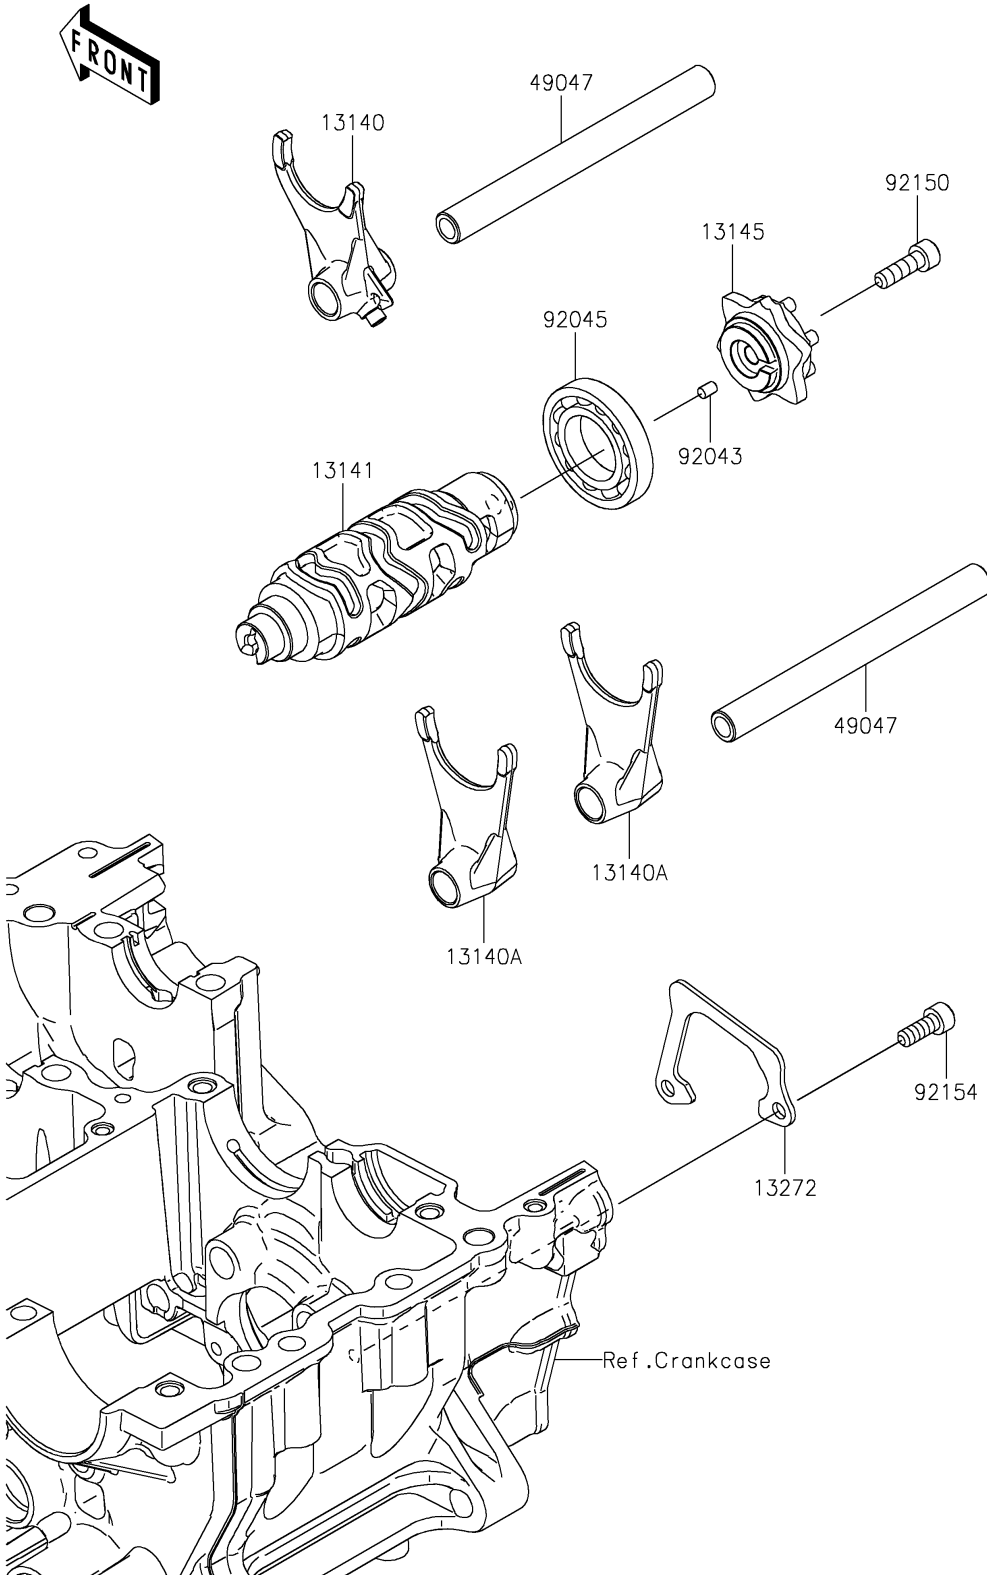

2024 NINJA® ZX™ -4RR 40th ANNIVERSARY EDITION ABS PARTS

Gear Change Drum/Shift Fork(s)
DIAGRAM

E1362

2024 NINJA® ZX™-4RR 40th ANNIVERSARY EDITION ABS PARTS LIST

Gear Change Drum/Shift Fork(s)

ITEM NAME	PART NUMBER	QUANTITY
FORK-SHIFT,IN (Ref # 13140)	13140-0662	1
FORK-SHIFT,OUT (Ref # 13140A)	13140-0663	2
DRUM-CHANGE (Ref # 13141)	13141-0597	1
CAM-CHANGE DRUM (Ref # 13145)	13145-0576	1
PLATE (Ref # 13272)	13272-2374	1
ROD-SHIFT (Ref # 49047)	49047-0634	2
PIN,4X6 (Ref # 92043)	92043-1744	1
BEARING-BALL,16005 (Ref # 92045)	92045-0972	1
BOLT,SOCKET,6X20 (Ref # 92150)	92150-1880	1
BOLT,SOCKET,6X16 (Ref # 92154)	92154-0235	2