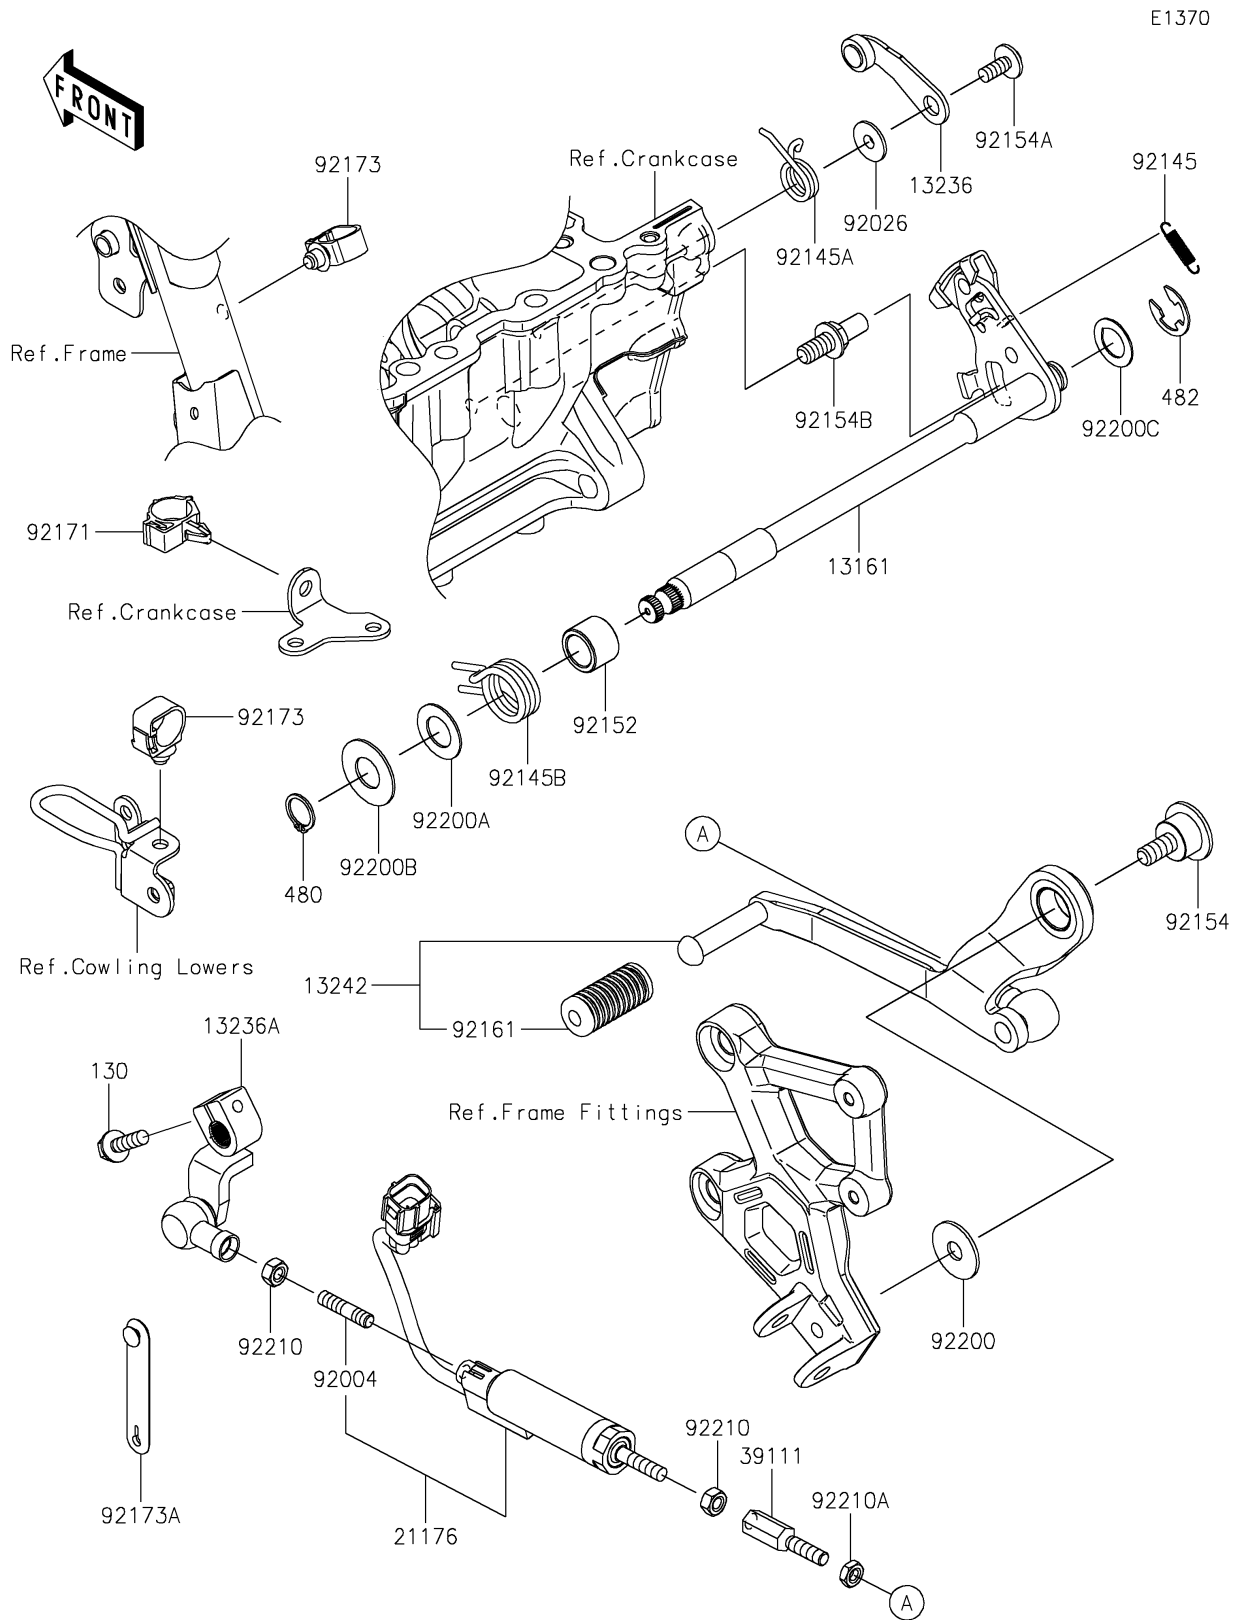

2023 Ninja® ZX-4RR PARTS DIAGRAM

Gear Change Mechanism

2023 Ninja® ZX-4RR PARTS LIST

Gear Change Mechanism

ITEM NAME	PART NUMBER	QUANTITY
LEVER-COMP-CHANGE SHAFT (Ref # 13161)	13161-0609	1
LEVER-COMP,POSITION (Ref # 13236)	13236-0794	1
LEVER-COMP (Ref # 13236A)	13236-0858	1
LEVER-ASSY-CHANGE (Ref # 13242)	13242-0173	1
SENSOR,QUICK SHIFTER (Ref # 21176)	21176-0992	1
ROD-TIE (Ref # 39111)	39111-0382	1
STUD,6X20 (Ref # 92004)	92004-0793	1
SPACER (Ref # 92026)	92026-1217	1
SPRING,PAWL RETURN (Ref # 92145)	92145-1813	1
SPRING,DRUM POSITION (Ref # 92145A)	92145-1814	1
SPRING,RETURN (Ref # 92145B)	92145-1958	1
COLLAR,14.2X19.9X14.3 (Ref # 92152)	92152-2370	1
BOLT (Ref # 92154)	92154-1884	1
BOLT,SOCKET,6X14 (Ref # 92154A)	92154-2731	1
BOLT,RETURN SPRING (Ref # 92154B)	92154-4400	1
DAMPER,CHANGE PEDAL (Ref # 92161)	92161-1466	1
CLAMP,BRAKE HOSE (Ref # 92171)	92171-0316	1
CLAMP,HOLDER CLIP (Ref # 92173)	92173-0868	2
CLAMP (Ref # 92173A)	92173-2199	1
WASHER (Ref # 92200)	92200-1446	1
WASHER,14.2X25X1 (Ref # 92200A)	92200-1933	1
WASHER,14.3X30X1.2 (Ref # 92200B)	92200-2295	1
WASHER,CHANGE SHAFT (Ref # 92200C)	92200-2559	1
NUT,6MM (Ref # 92210)	92210-1596	2
NUT,LEFT HANDED,6MM (Ref # 92210A)	92210-1597	1
BOLT-FLANGED,6X20 (Ref # 130)	130CB0620	1
CIRCLIP-TYPE-C,14MM (Ref # 480)	480J1400	1
CIRCLIP-TYPE-E,12MM (Ref # 482)	482J0200	1