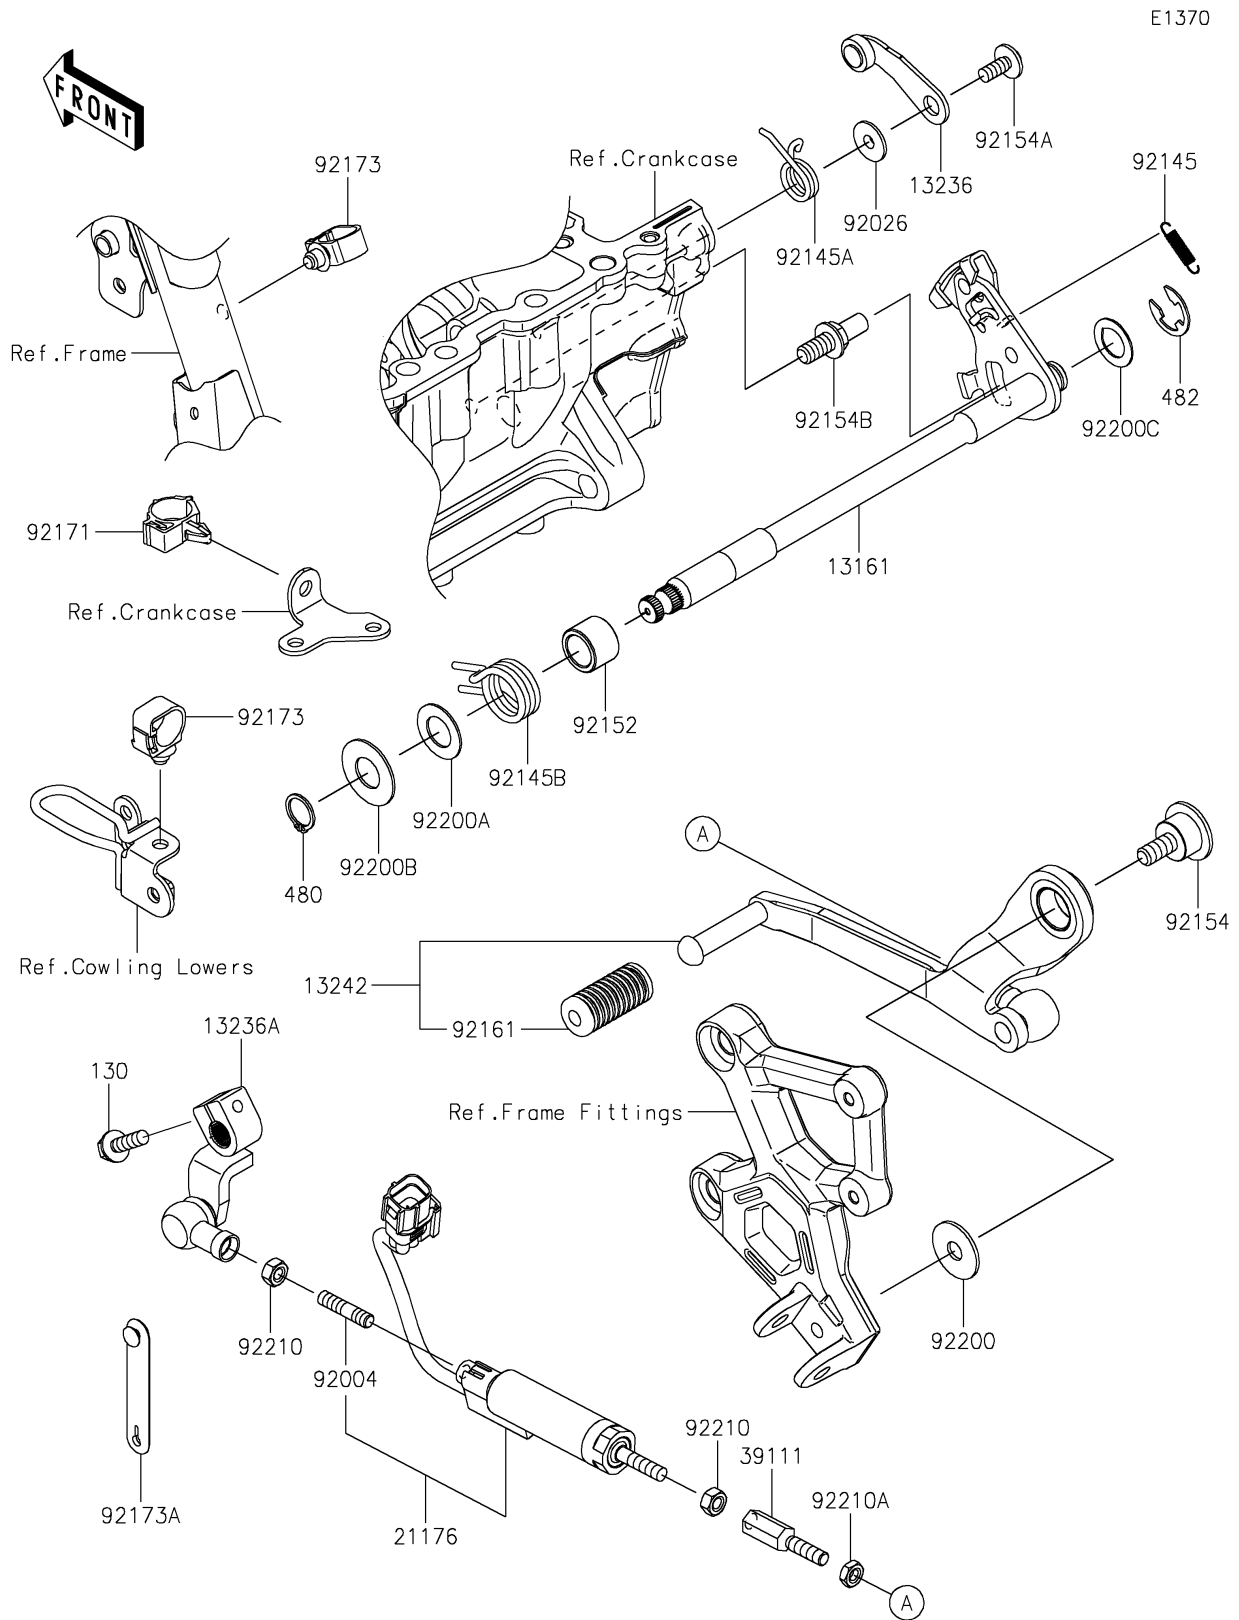

# 2023 Ninja® ZX-4RR PARTS DIAGRAM

## Gear Change Mechanism

## 2023 Ninja® ZX-4RR PARTS LIST

### Gear Change Mechanism

ITEM NAME	PART NUMBER	QUANTITY
LEVER-COMP-CHANGE SHAFT (Ref # 13161)	13161-0609	1
LEVER-COMP,POSITION (Ref # 13236)	13236-0794	1
LEVER-COMP (Ref # 13236A)	13236-0858	1
LEVER-ASSY-CHANGE (Ref # 13242)	13242-0173	1
SENSOR,QUICK SHIFTER (Ref # 21176)	21176-0992	1
ROD-TIE (Ref # 39111)	39111-0382	1
STUD,6X20 (Ref # 92004)	92004-0793	1
SPACER (Ref # 92026)	92026-1217	1
SPRING,PAWL RETURN (Ref # 92145)	92145-1813	1
SPRING,DRUM POSITION (Ref # 92145A)	92145-1814	1
SPRING,RETURN (Ref # 92145B)	92145-1958	1
COLLAR,14.2X19.9X14.3 (Ref # 92152)	92152-2370	1
BOLT (Ref # 92154)	92154-1884	1
BOLT,SOCKET,6X14 (Ref # 92154A)	92154-2731	1
BOLT,RETURN SPRING (Ref # 92154B)	92154-4400	1
DAMPER,CHANGE PEDAL (Ref # 92161)	92161-1466	1
CLAMP,BRAKE HOSE (Ref # 92171)	92171-0316	1
CLAMP,HOLDER CLIP (Ref # 92173)	92173-0868	2
CLAMP (Ref # 92173A)	92173-2199	1
WASHER (Ref # 92200)	92200-1446	1
WASHER,14.2X25X1 (Ref # 92200A)	92200-1933	1
WASHER,14.3X30X1.2 (Ref # 92200B)	92200-2295	1
WASHER,CHANGE SHAFT (Ref # 92200C)	92200-2559	1
NUT,6MM (Ref # 92210)	92210-1596	2
NUT,LEFT HANDED,6MM (Ref # 92210A)	92210-1597	1
BOLT-FLANGED,6X20 (Ref # 130)	130CB0620	1
CIRCLIP-TYPE-C,14MM (Ref # 480)	480J1400	1
CIRCLIP-TYPE-E,12MM (Ref # 482)	482J0200	1