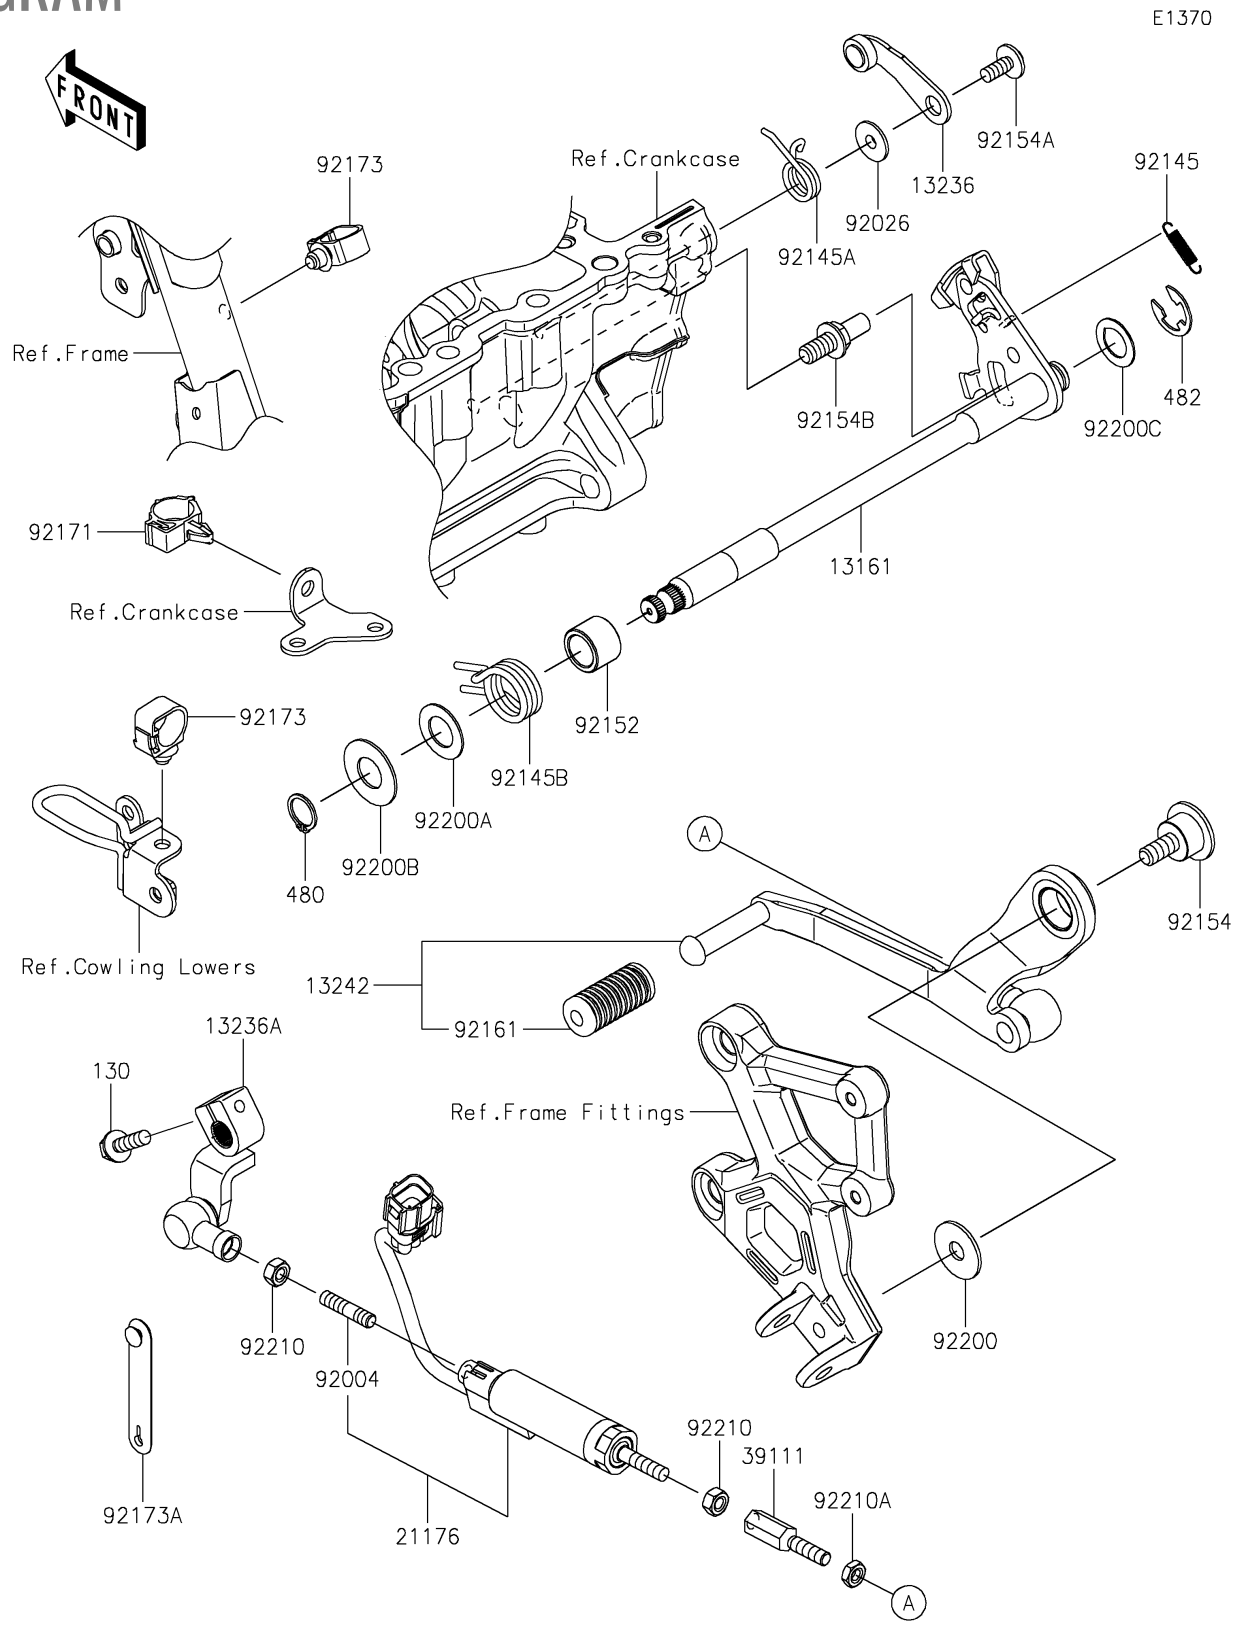

# 2024 NINJA® ZX™ -4RR 40th ANNIVERSARY EDITION ABS PARTS DIAGRAM

Rear Frame Mechanism

# 2024 NINJA® ZX™-4RR 40th ANNIVERSARY EDITION ABS PARTS LIST

## Gear Change Mechanism

ITEM NAME	PART NUMBER	QUANTITY
LEVER-COMP-CHANGE SHAFT (Ref # 13161)	13161-0609	1
LEVER-COMP,POSITION (Ref # 13236)	13236-0794	1
LEVER-COMP (Ref # 13236A)	13236-0858	1
LEVER-ASSY-CHANGE (Ref # 13242)	13242-0173	1
SENSOR,QUICK SHIFTER (Ref # 21176)	21176-0992	1
ROD-TIE (Ref # 39111)	39111-0382	1
STUD,6X20 (Ref # 92004)	92004-0793	1
SPACER (Ref # 92026)	92026-1217	1
SPRING,PAWL RETURN (Ref # 92145)	92145-1813	1
SPRING,DRUM POSITION (Ref # 92145A)	92145-1814	1
SPRING,RETURN (Ref # 92145B)	92145-1958	1
COLLAR,14.2X19.9X14.3 (Ref # 92152)	92152-2370	1
BOLT (Ref # 92154)	92154-1884	1
BOLT,SOCKET,6X14 (Ref # 92154A)	92154-2731	1
BOLT,RETURN SPRING (Ref # 92154B)	92154-4400	1
DAMPER,CHANGE PEDAL (Ref # 92161)	92161-1466	1
CLAMP,BRAKE HOSE (Ref # 92171)	92171-0316	1
CLAMP,HOLDER CLIP (Ref # 92173)	92173-0868	2
CLAMP (Ref # 92173A)	92173-2199	1
WASHER (Ref # 92200)	92200-1446	1
WASHER,14.2X25X1 (Ref # 92200A)	92200-1933	1
WASHER,14.3X30X1.2 (Ref # 92200B)	92200-2295	1
WASHER,CHANGE SHAFT (Ref # 92200C)	92200-2559	1
NUT,6MM (Ref # 92210)	92210-1596	2
NUT,LEFT HANDED,6MM (Ref # 92210A)	92210-1597	1
BOLT-FLANGED,6X20 (Ref # 130)	130CB0620	1
CIRCLIP-TYPE-C,14MM (Ref # 480)	480J1400	1
CIRCLIP-TYPE-E,12MM (Ref # 482)	482J0200	1