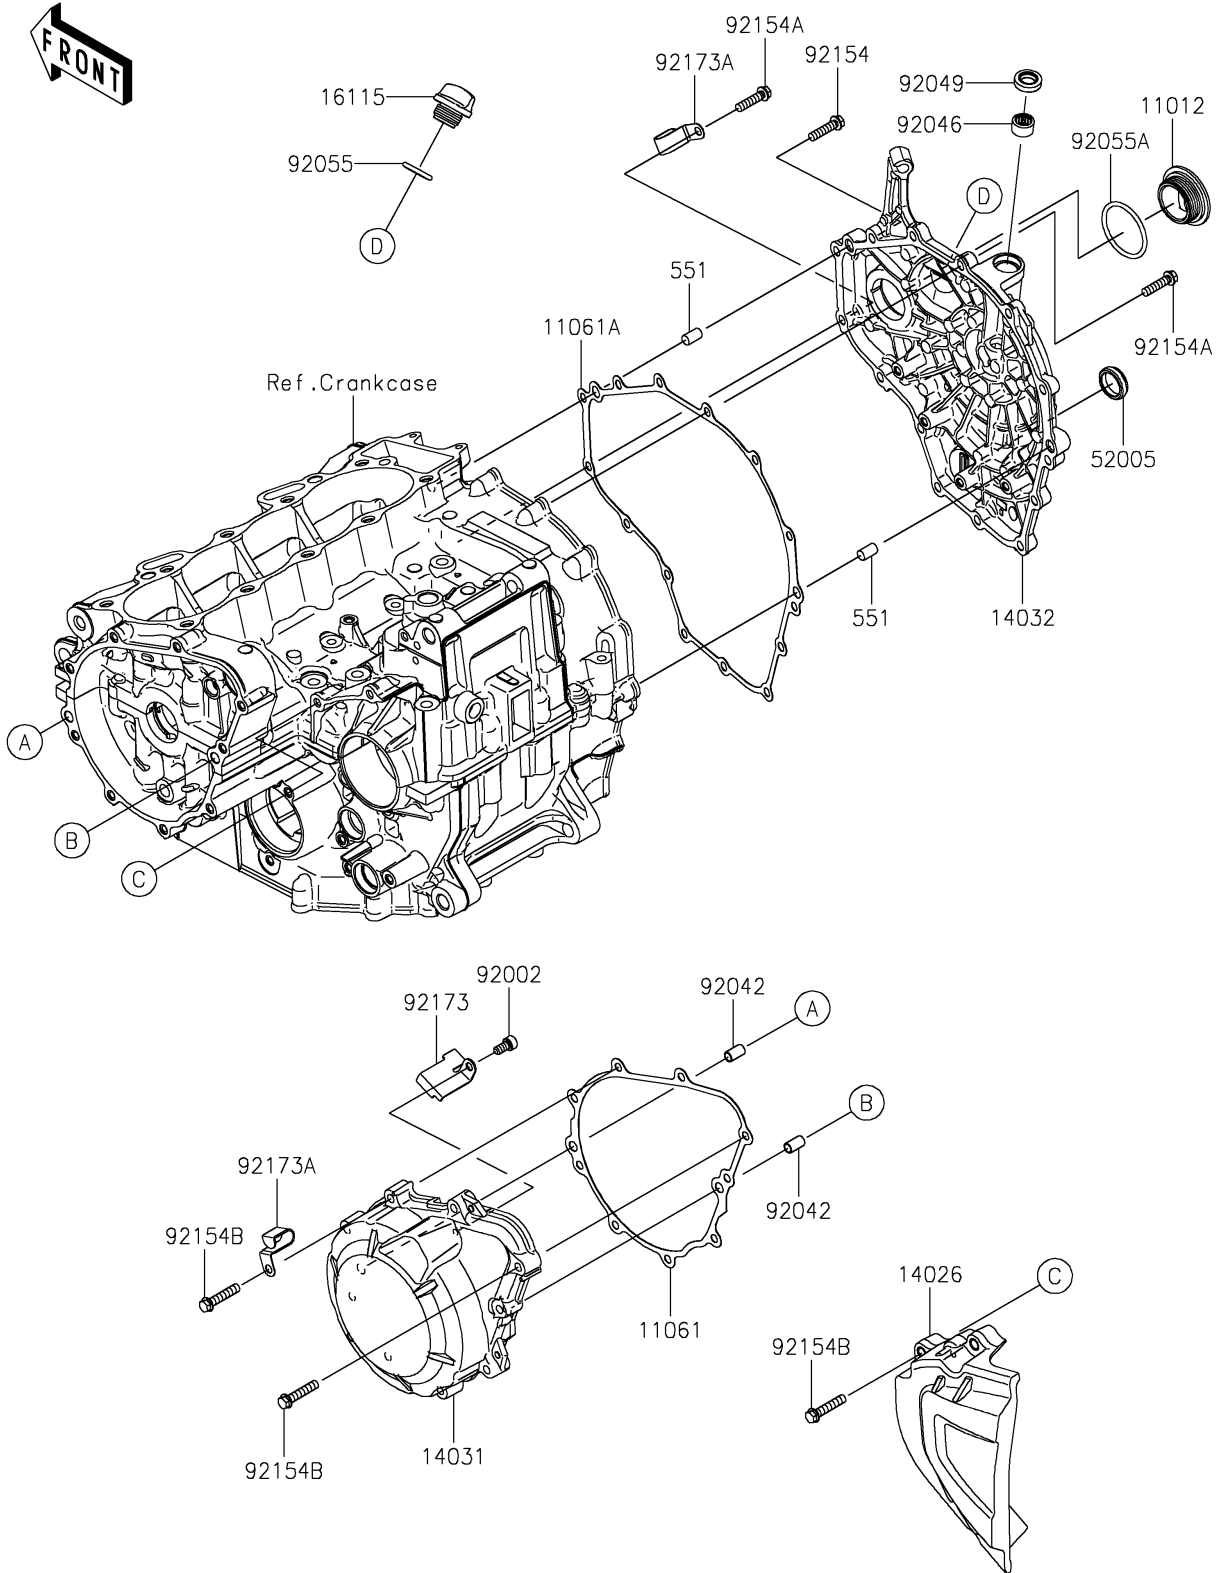

# 2023 Ninja® ZX-4RR PARTS DIAGRAM

Engine Cover(s)

E1431

### Engine Cover(s)

ITEM NAME	PART NUMBER	QUANTITY
CAP (Ref # 11012)	11012-1362	1
GASKET,GENERATOR COVER (Ref # 11061)	11061-1326	1
GASKET,CLUTCH COVER (Ref # 11061A)	11061-1327	1
COVER-CHAIN (Ref # 14026)	14026-0158	1
COVER-GENERATOR (Ref # 14031)	14031-0637	1
COVER-CLUTCH (Ref # 14032)	14032-0661	1
CAP-OIL FILLER (Ref # 16115)	16115-1053	1
GAUGE,OIL LEVEL (Ref # 52005)	52005-1009	1
BOLT,SOCKET,6X12 (Ref # 92002)	92002-1796	1
PIN,DOWEL,6.3X8X14 (Ref # 92042)	92042-007	2
BEARING-NEEDLE,HK1210FM (Ref # 92046)	92046-0034	1
SEAL-OIL (Ref # 92049)	92049-1560	1
RING-O (Ref # 92055)	92055-012	1
RING-O,39.4X3.1 (Ref # 92055A)	92055-0734	1
BOLT,FLANGED,6X25 (Ref # 92154)	92154-2734	1
BOLT,FLANGED,6X25 (Ref # 92154A)	92154-7030	13
BOLT,FLANGED,6X30 (Ref # 92154B)	92154-7032	12
CLAMP (Ref # 92173)	92173-2112	1
CLAMP (Ref # 92173A)	92173-2588	2
PIN-DOWEL,8X14 (Ref # 551)	551A0814	2