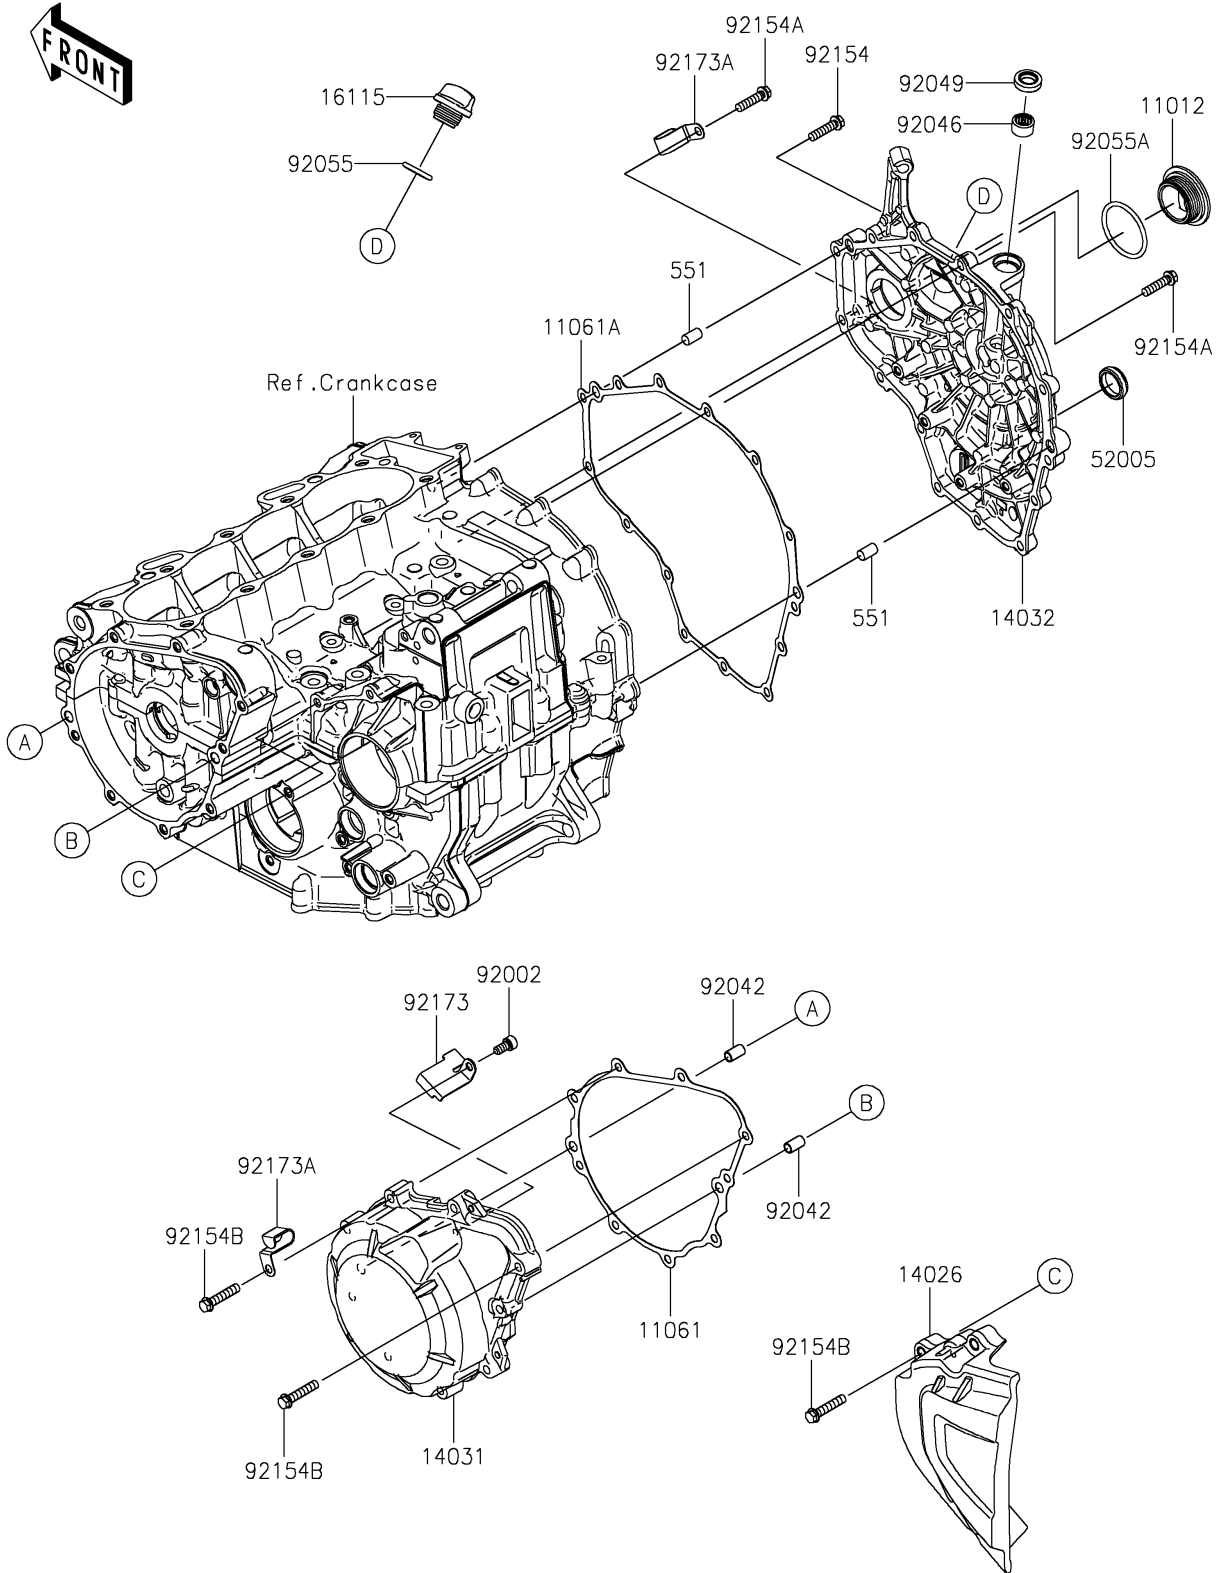

2023 Ninja® ZX-4RR PARTS DIAGRAM

Engine Cover(s)

E1431

2023 Ninja® ZX-4RR PARTS LIST

Engine Cover(s)

ITEM NAME	PART NUMBER	QUANTITY
CAP (Ref # 11012)	11012-1362	1
GASKET,GENERATOR COVER (Ref # 11061)	11061-1326	1
GASKET,CLUTCH COVER (Ref # 11061A)	11061-1327	1
COVER-CHAIN (Ref # 14026)	14026-0158	1
COVER-GENERATOR (Ref # 14031)	14031-0637	1
COVER-CLUTCH (Ref # 14032)	14032-0661	1
CAP-OIL FILLER (Ref # 16115)	16115-1053	1
GAUGE,OIL LEVEL (Ref # 52005)	52005-1009	1
BOLT,SOCKET,6X12 (Ref # 92002)	92002-1796	1
PIN,DOWEL,6.3X8X14 (Ref # 92042)	92042-007	2
BEARING-NEEDLE,HK1210FM (Ref # 92046)	92046-0034	1
SEAL-OIL (Ref # 92049)	92049-1560	1
RING-O (Ref # 92055)	92055-012	1
RING-O,39.4X3.1 (Ref # 92055A)	92055-0734	1
BOLT,FLANGED,6X25 (Ref # 92154)	92154-2734	1
BOLT,FLANGED,6X25 (Ref # 92154A)	92154-7030	13
BOLT,FLANGED,6X30 (Ref # 92154B)	92154-7032	12
CLAMP (Ref # 92173)	92173-2112	1
CLAMP (Ref # 92173A)	92173-2588	2
PIN-DOWEL,8X14 (Ref # 551)	551A0814	2