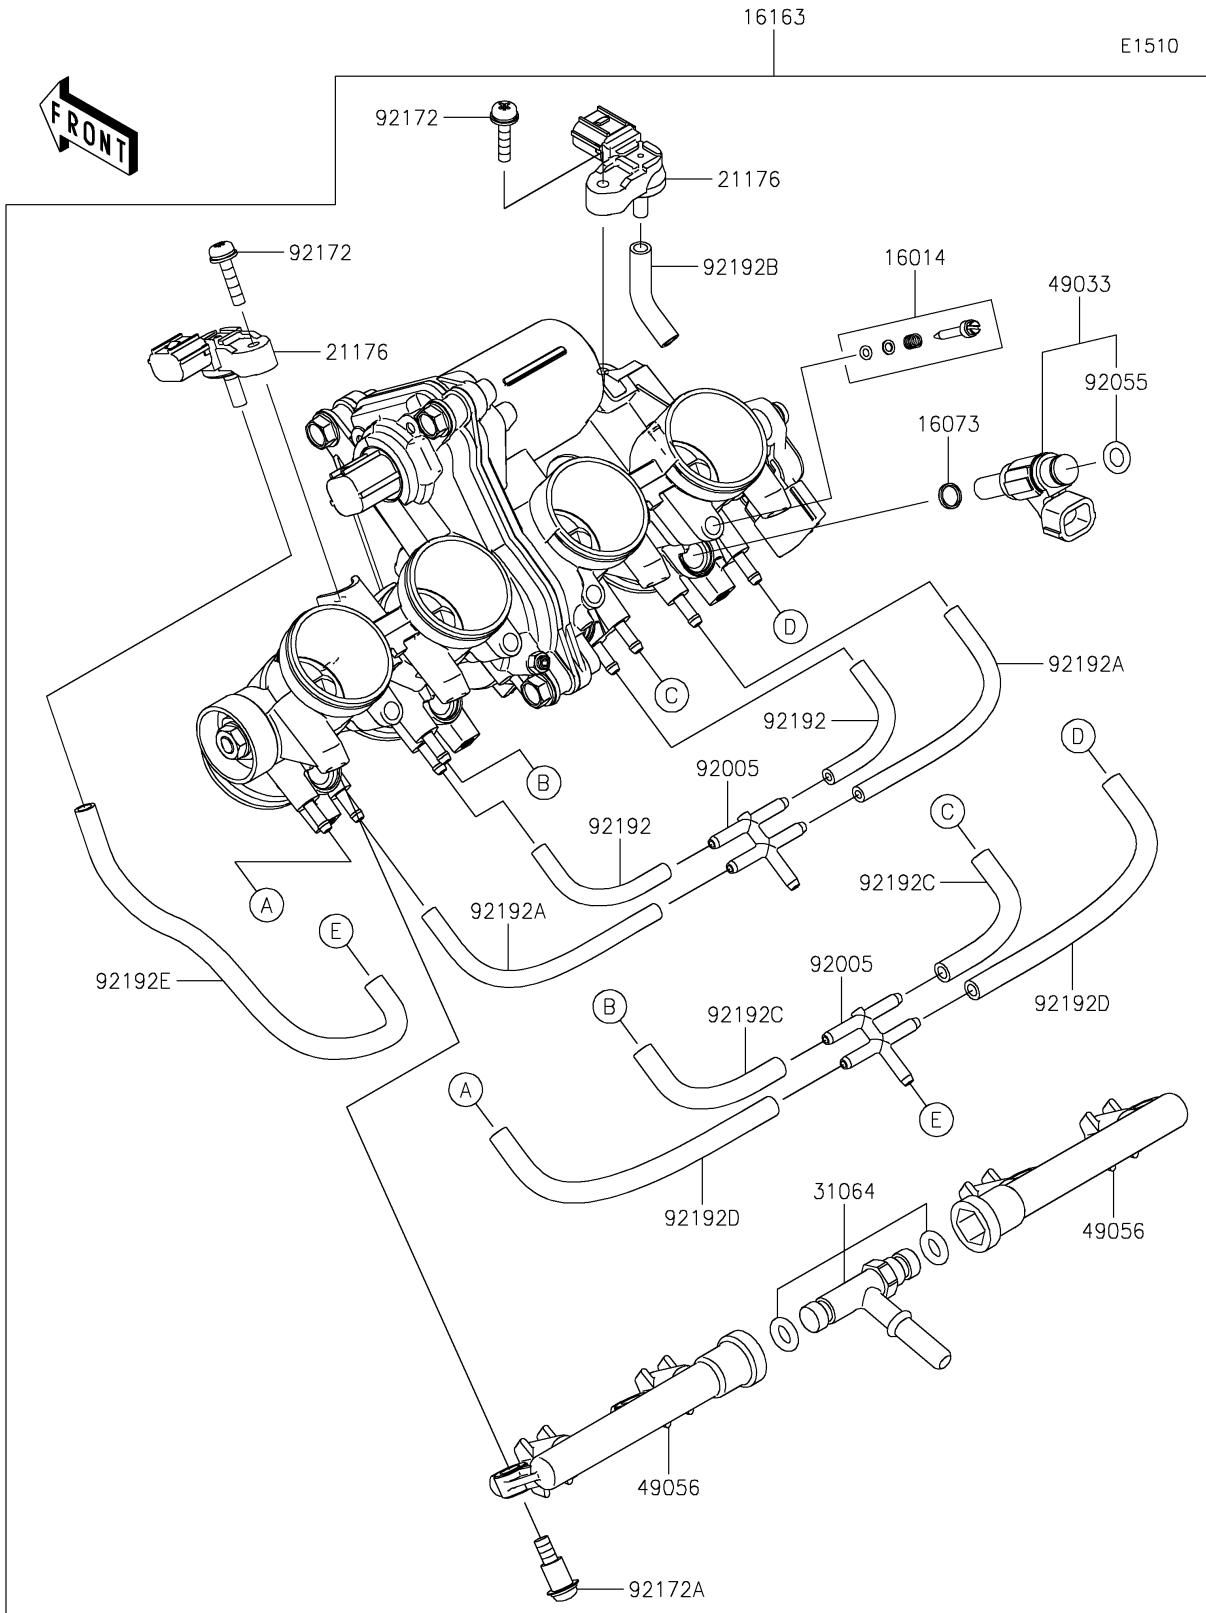

2023 Ninja® ZX-4RR PARTS DIAGRAM

Throttle

2023 Ninja® ZX-4RR PARTS LIST

Throttle

ITEM NAME	PART NUMBER	QUANTITY
SCREW-PILOT AIR (Ref # 16014)	16014-0023	4
INSULATOR (Ref # 16073)	16073-0884	4
THROTTLE-ASSY (Ref # 16163)	16163-1304	1
SENSOR,PRESSURE (Ref # 21176)	21176-0906	2
PIPE-COMP (Ref # 31064)	31064-0730	1
NOZZLE-INJECTION (Ref # 49033)	49033-0584	4
PIPE-INJECTION (Ref # 49056)	49056-0565	2
FITTING (Ref # 92005)	92005-0989	2
RING-O,INJECTION NOZZLE (Ref # 92055)	92055-0124	4
SCREW (Ref # 92172)	92172-1383	2
SCREW (Ref # 92172A)	92172-1384	4
TUBE (Ref # 92192)	92192-2355	2
TUBE (Ref # 92192A)	92192-2356	2
TUBE (Ref # 92192B)	92192-2357	1
TUBE (Ref # 92192C)	92192-2358	2
TUBE (Ref # 92192D)	92192-2359	2
TUBE (Ref # 92192E)	92192-2360	1