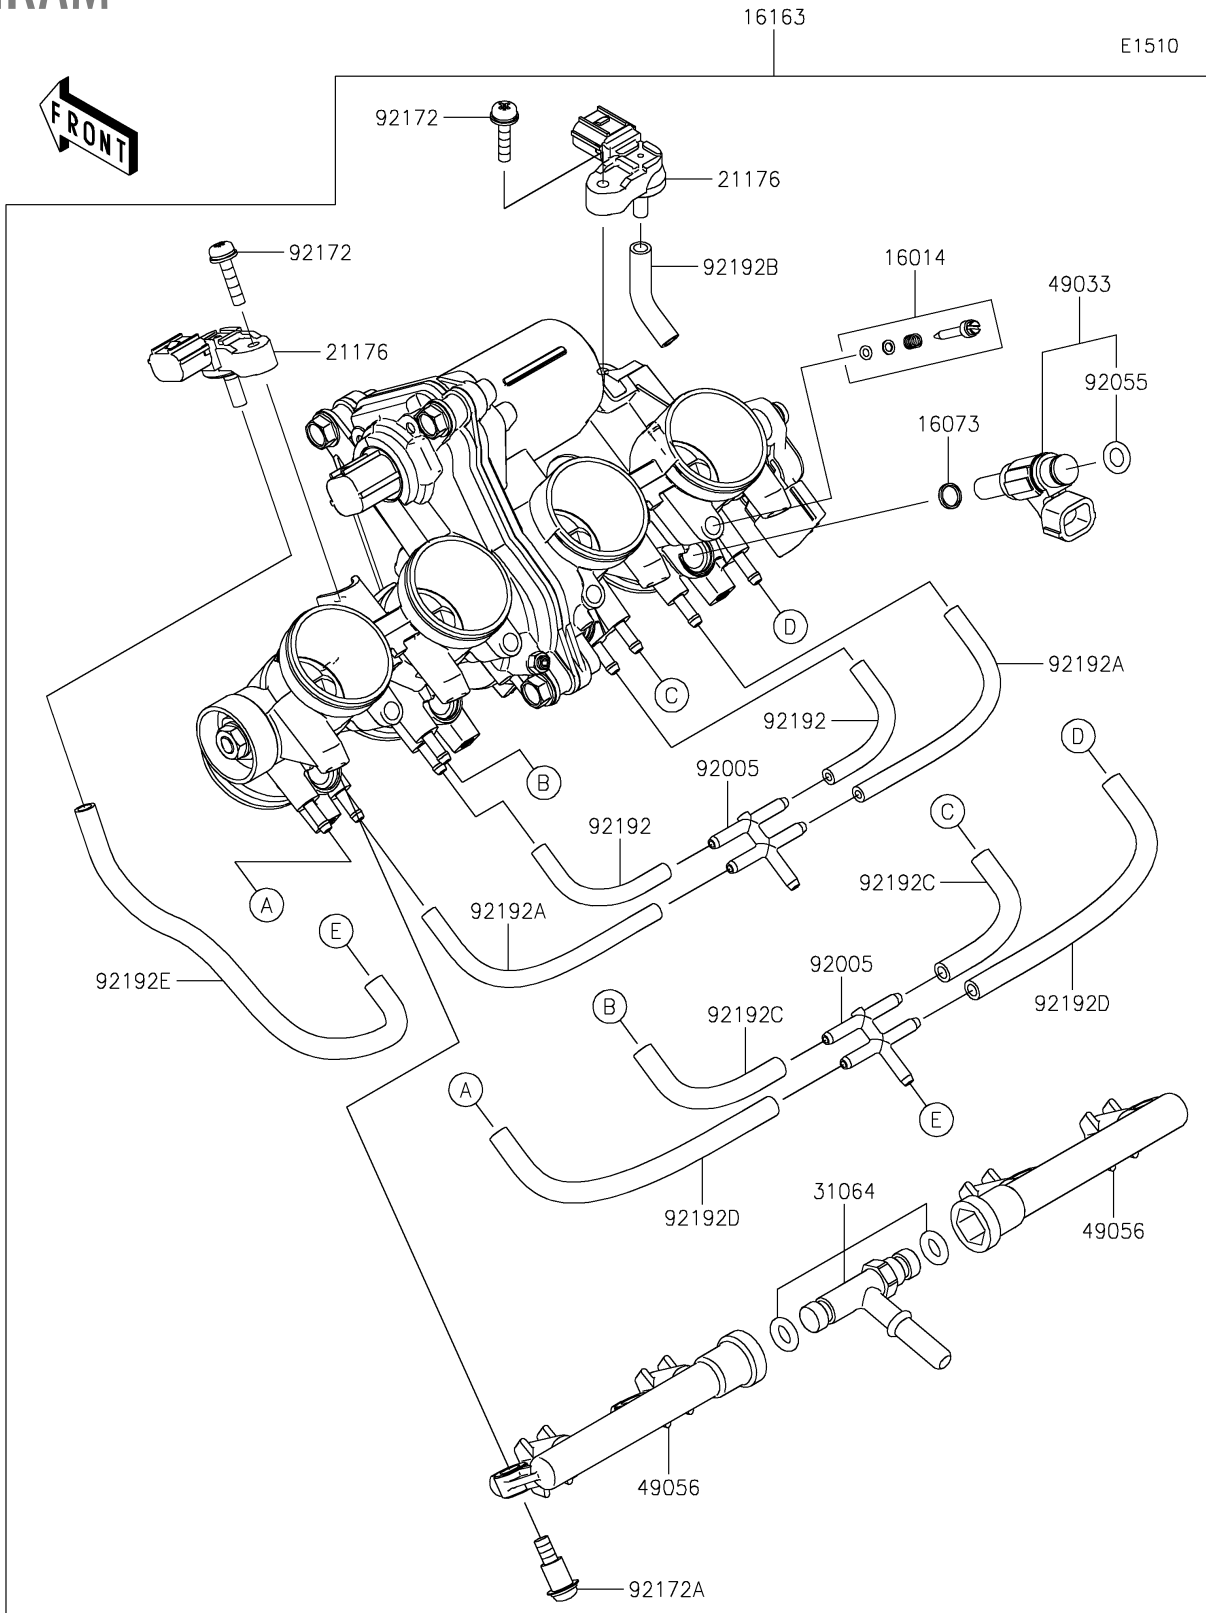

2024 NINJA® ZX™-4RR 40th ANNIVERSARY EDITION ABS PARTS DIAGRAM

2024 NINJA® ZX™-4RR 40th ANNIVERSARY EDITION ABS PARTS LIST

Throttle

ITEM NAME	PART NUMBER	QUANTITY
SCREW-PILOT AIR (Ref # 16014)	16014-0023	4
INSULATOR (Ref # 16073)	16073-0884	4
THROTTLE-ASSY (Ref # 16163)	16163-1304	1
SENSOR,PRESSURE (Ref # 21176)	21176-0906	2
PIPE-COMP (Ref # 31064)	31064-0730	1
NOZZLE-INJECTION (Ref # 49033)	49033-0584	4
PIPE-INJECTION (Ref # 49056)	49056-0565	2
FITTING (Ref # 92005)	92005-0989	2
RING-O,INJECTION NOZZLE (Ref # 92055)	92055-0124	4
SCREW (Ref # 92172)	92172-1383	2
SCREW (Ref # 92172A)	92172-1384	4
TUBE (Ref # 92192)	92192-2355	2
TUBE (Ref # 92192A)	92192-2356	2
TUBE (Ref # 92192B)	92192-2357	1
TUBE (Ref # 92192C)	92192-2358	2
TUBE (Ref # 92192D)	92192-2359	2
TUBE (Ref # 92192E)	92192-2360	1