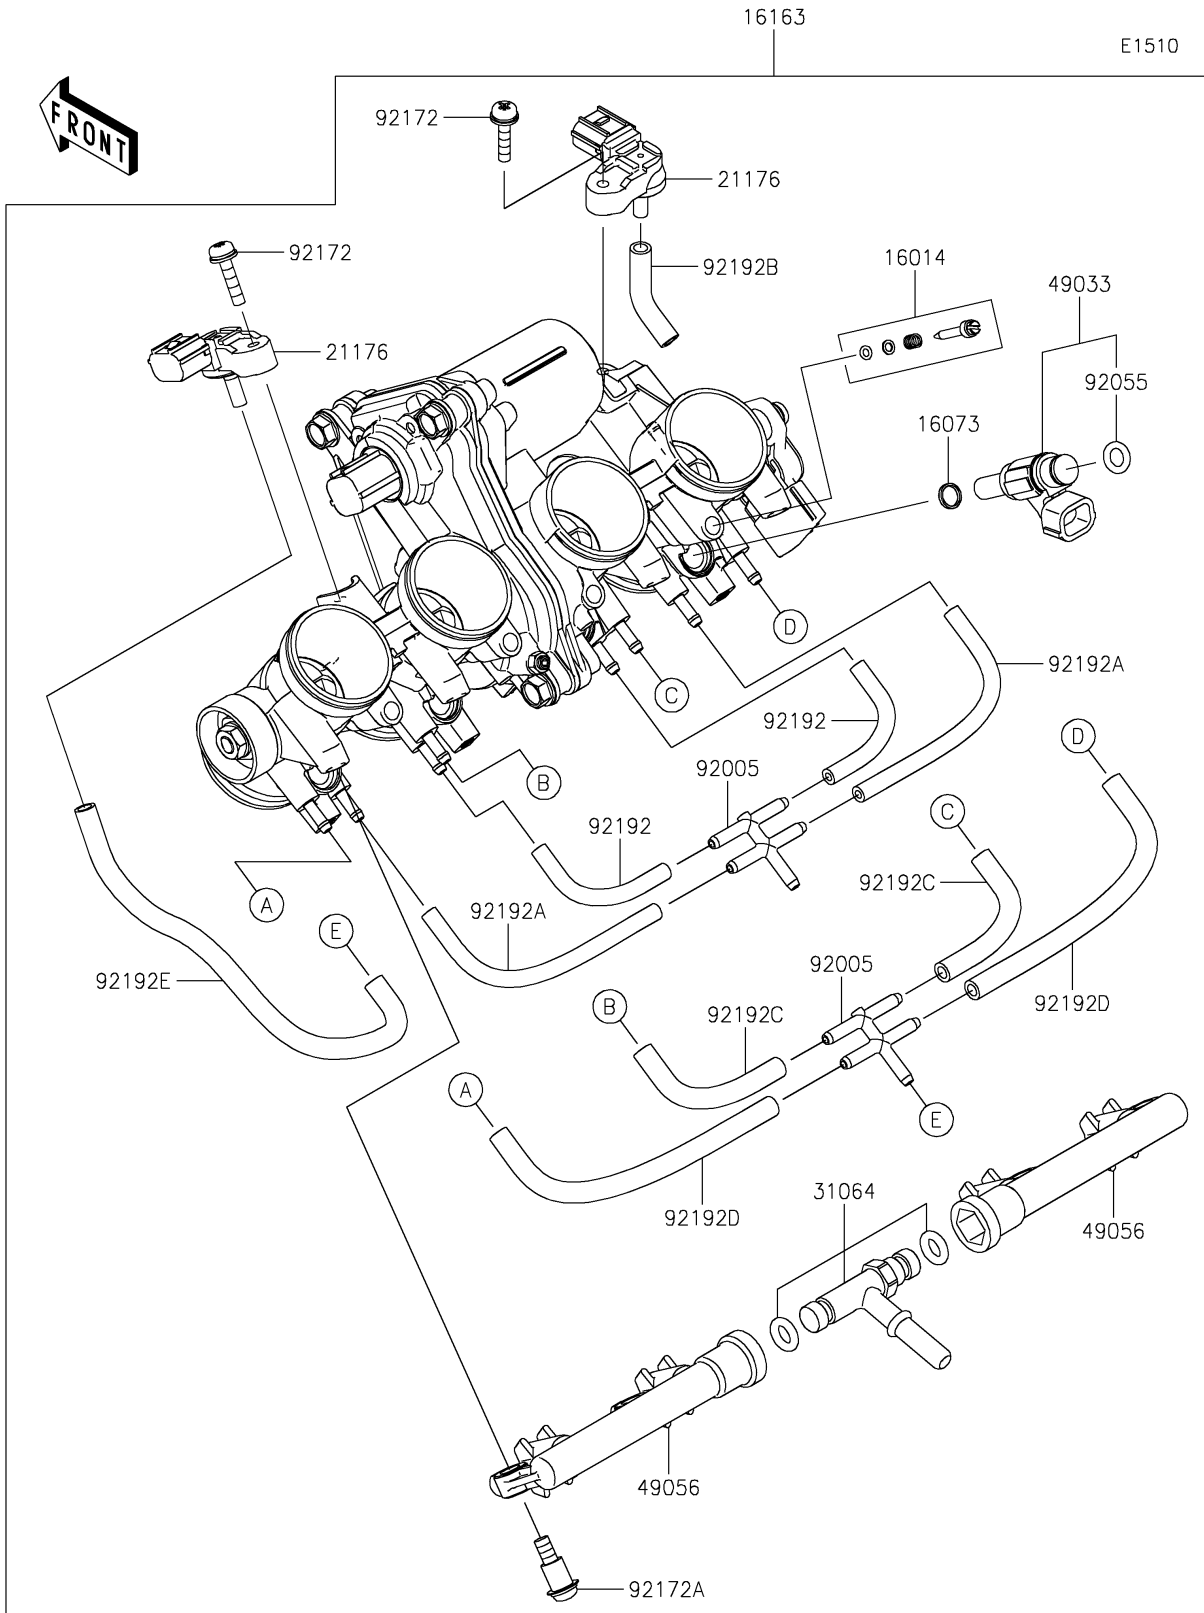

2024 Ninja ZX-4RR 40th Anniversary Edition ABS PARTS DIAGRAM

Throttle

2024 Ninja ZX-4RR 40th Anniversary Edition ABS PARTS LIST

Throttle

ITEM NAME	PART NUMBER	QUANTITY
SCREW-PILOT AIR (Ref # 16014)	16014-0023	4
INSULATOR (Ref # 16073)	16073-0884	4
THROTTLE-ASSY (Ref # 16163)	16163-1304	1
SENSOR,PRESSURE (Ref # 21176)	21176-0906	2
PIPE-COMP (Ref # 31064)	31064-0730	1
NOZZLE-INJECTION (Ref # 49033)	49033-0584	4
PIPE-INJECTION (Ref # 49056)	49056-0565	2
FITTING (Ref # 92005)	92005-0989	2
RING-O,INJECTION NOZZLE (Ref # 92055)	92055-0124	4
SCREW (Ref # 92172)	92172-1383	2
SCREW (Ref # 92172A)	92172-1384	4
TUBE (Ref # 92192)	92192-2355	2
TUBE (Ref # 92192A)	92192-2356	2
TUBE (Ref # 92192B)	92192-2357	1
TUBE (Ref # 92192C)	92192-2358	2
TUBE (Ref # 92192D)	92192-2359	2
TUBE (Ref # 92192E)	92192-2360	1