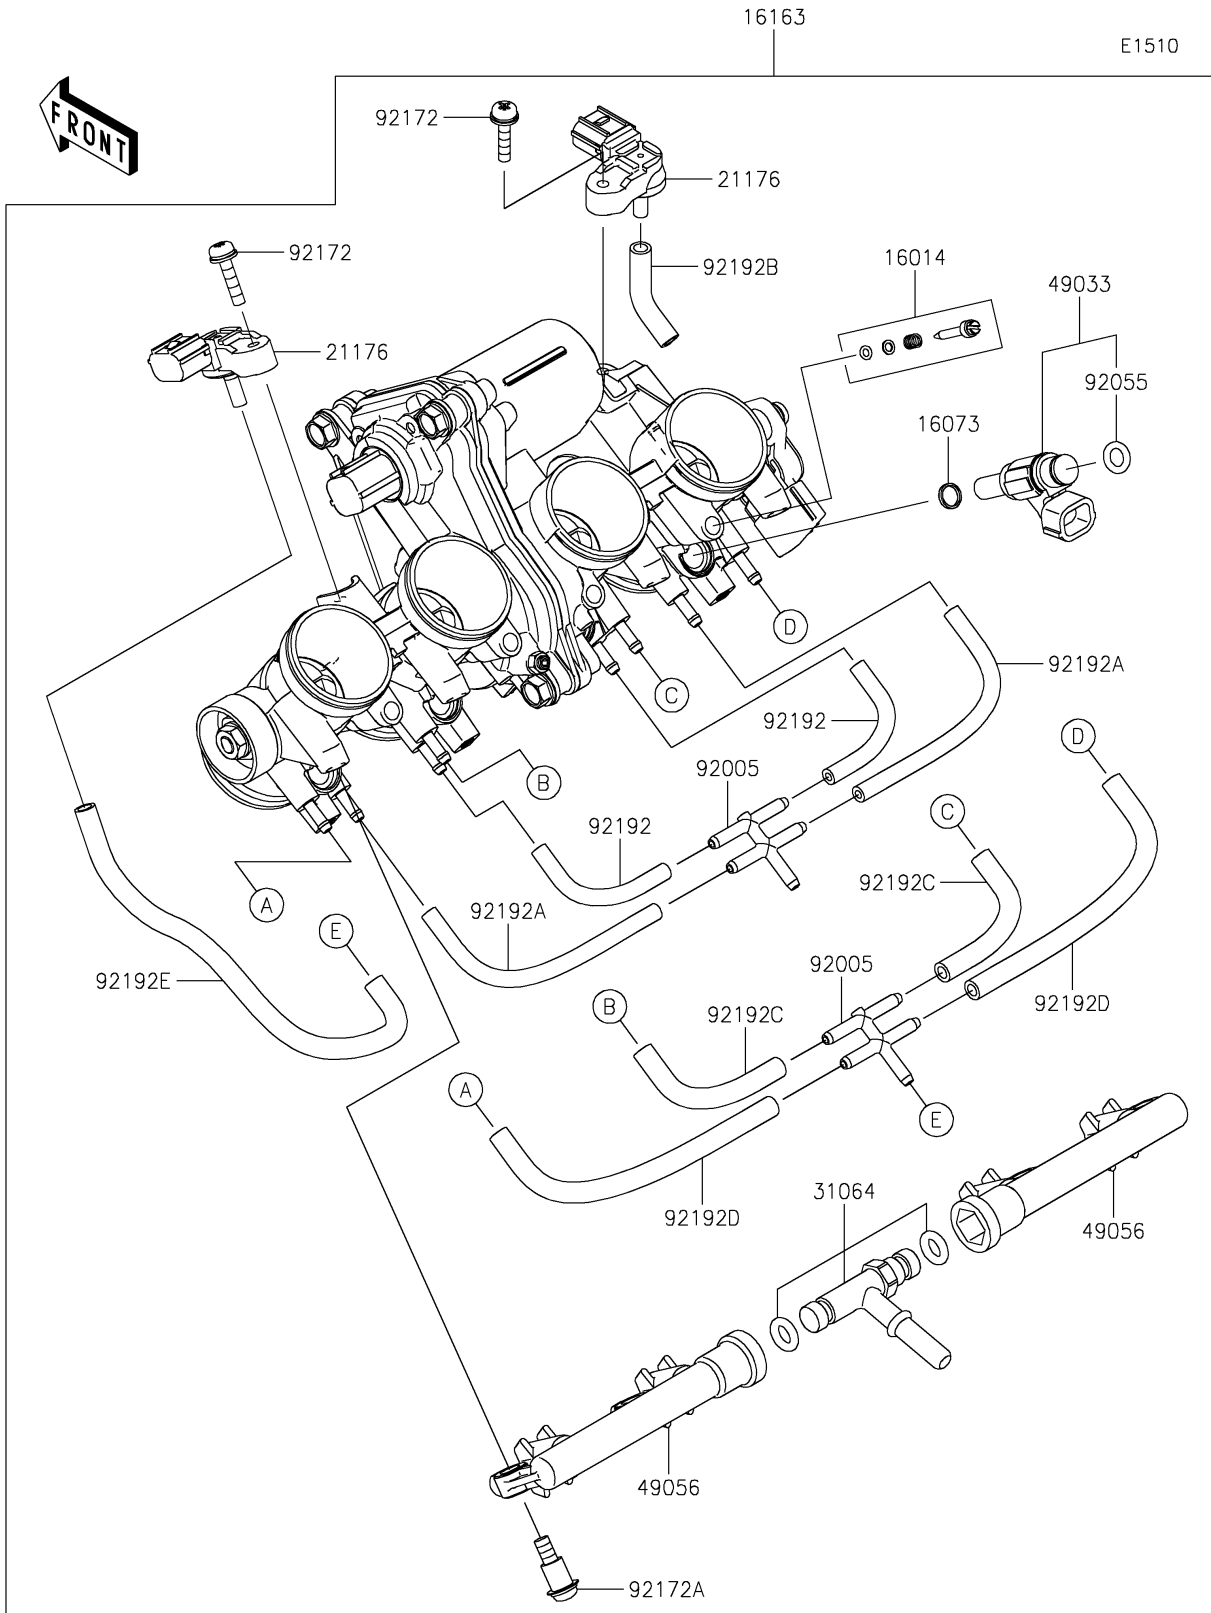

2024 NINJA® ZX™-4RR ABS PARTS DIAGRAM

Throttle

2024 NINJA® ZX™-4RR ABS PARTS LIST

Throttle

ITEM NAME	PART NUMBER	QUANTITY
SCREW-PILOT AIR (Ref # 16014)	16014-0023	4
INSULATOR (Ref # 16073)	16073-0884	4
THROTTLE-ASSY (Ref # 16163)	16163-1304	1
SENSOR,PRESSURE (Ref # 21176)	21176-0906	2
PIPE-COMP (Ref # 31064)	31064-0730	1
NOZZLE-INJECTION (Ref # 49033)	49033-0584	4
PIPE-INJECTION (Ref # 49056)	49056-0565	2
FITTING (Ref # 92005)	92005-0989	2
RING-O,INJECTION NOZZLE (Ref # 92055)	92055-0124	4
SCREW (Ref # 92172)	92172-1383	2
SCREW (Ref # 92172A)	92172-1384	4
TUBE (Ref # 92192)	92192-2355	2
TUBE (Ref # 92192A)	92192-2356	2
TUBE (Ref # 92192B)	92192-2357	1
TUBE (Ref # 92192C)	92192-2358	2
TUBE (Ref # 92192D)	92192-2359	2
TUBE (Ref # 92192E)	92192-2360	1