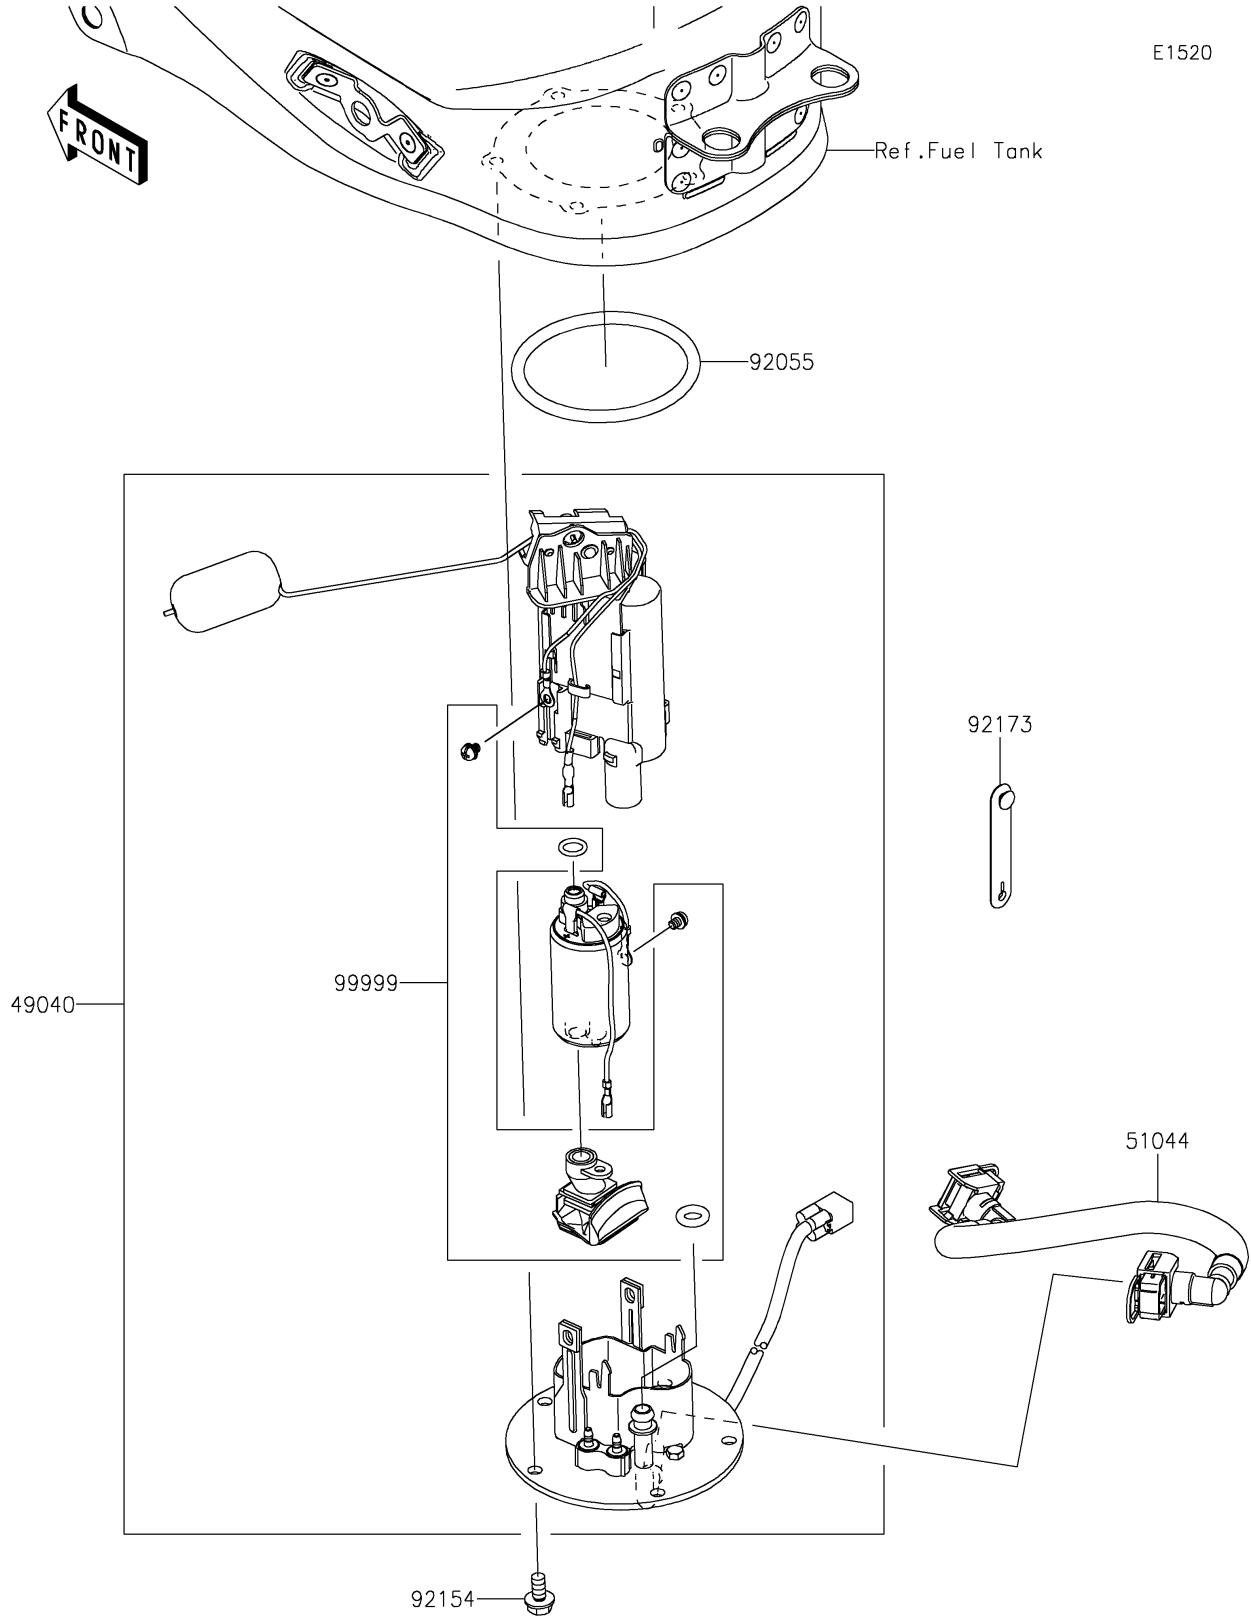

# 2023 Ninja® ZX-4RR PARTS DIAGRAM

## Fuel Pump

### Fuel Pump

ITEM NAME	PART NUMBER	QUANTITY
PUMP-FUEL (Ref # 49040)	49040-0788	1
TUBE-ASSY (Ref # 51044)	51044-1242	1
RING-O,74.6X5.7 (Ref # 92055)	92055-0728	1
BOLT,FLANGED,6X12 (Ref # 92154)	92154-2335	5
CLAMP (Ref # 92173)	92173-2199	1
KIT,FUEL FILTER (Ref # 99999)	99999-0525	1