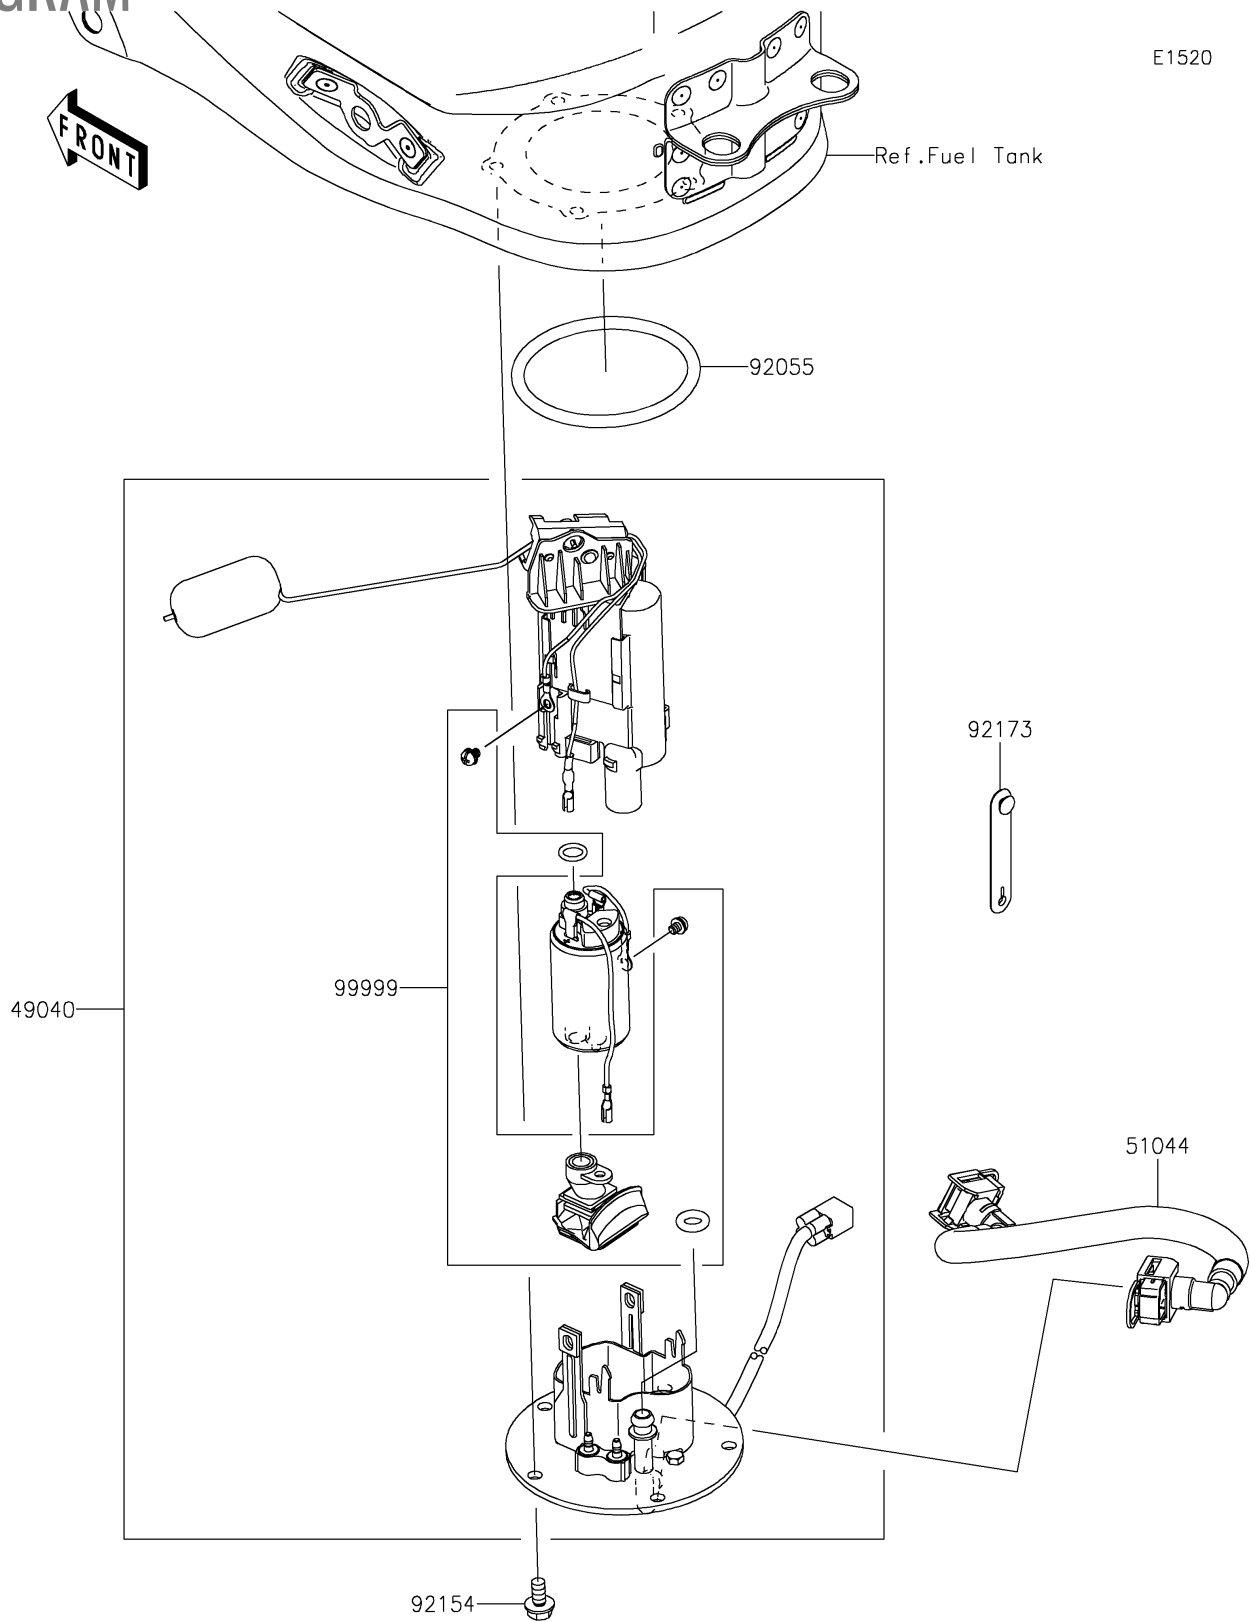

2024 NINJA® ZX™-4RR 40th ANNIVERSARY EDITION ABS PARTS DIAGRAM

2024 NINJA® ZX™-4RR 40th ANNIVERSARY EDITION ABS PARTS LIST

Fuel Pump

ITEM NAME	PART NUMBER	QUANTITY
PUMP-FUEL (Ref # 49040)	49040-0788	1
TUBE-ASSY (Ref # 51044)	51044-1242	1
RING-O,74.6X5.7 (Ref # 92055)	92055-0728	1
BOLT,FLANGED,6X12 (Ref # 92154)	92154-2335	5
CLAMP (Ref # 92173)	92173-2199	1
KIT,FUEL FILTER (Ref # 99999)	99999-0525	1