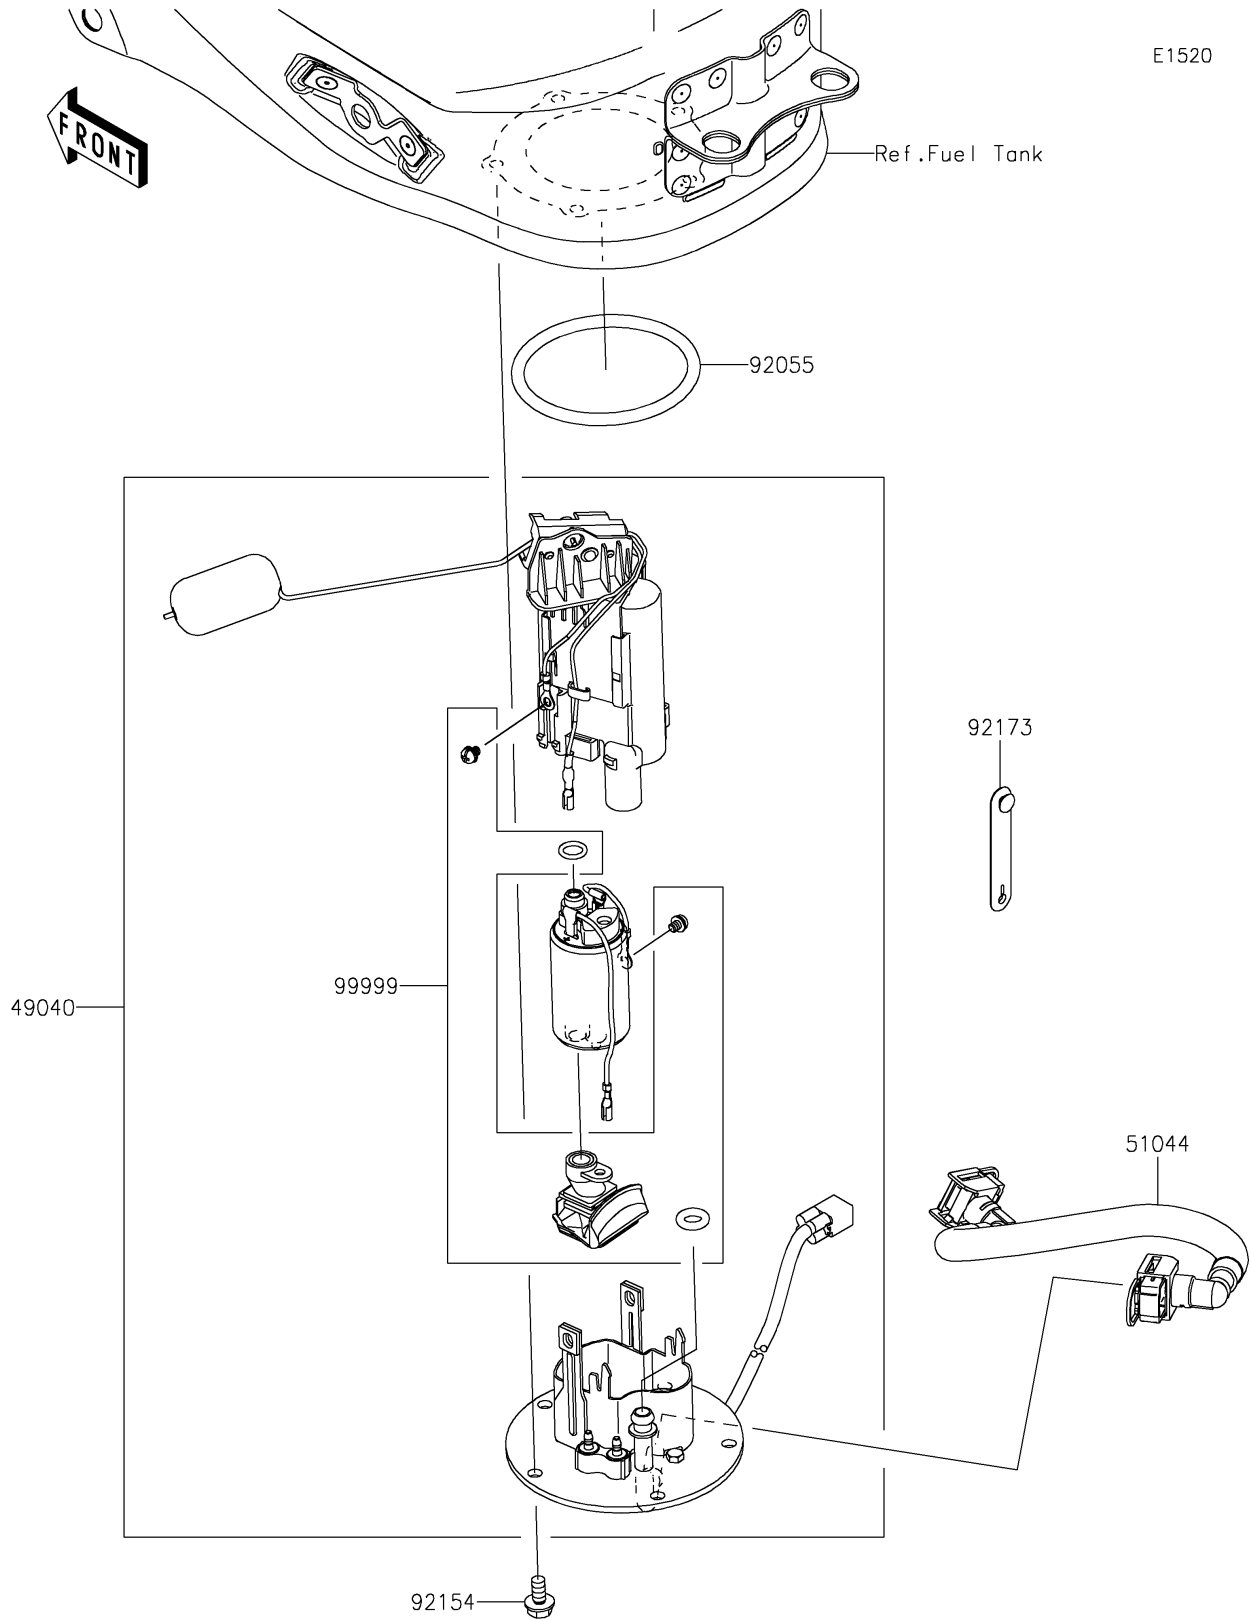

2024 Ninja ZX-4RR PARTS DIAGRAM

Fuel Pump

2024 Ninja ZX-4RR PARTS LIST

Fuel Pump

ITEM NAME	PART NUMBER	QUANTITY
PUMP-FUEL (Ref # 49040)	49040-0788	1
TUBE-ASSY (Ref # 51044)	51044-1242	1
RING-O,74.6X5.7 (Ref # 92055)	92055-0728	1
BOLT,FLANGED,6X12 (Ref # 92154)	92154-2335	5
CLAMP (Ref # 92173)	92173-2199	1
KIT,FUEL FILTER (Ref # 99999)	99999-0525	1