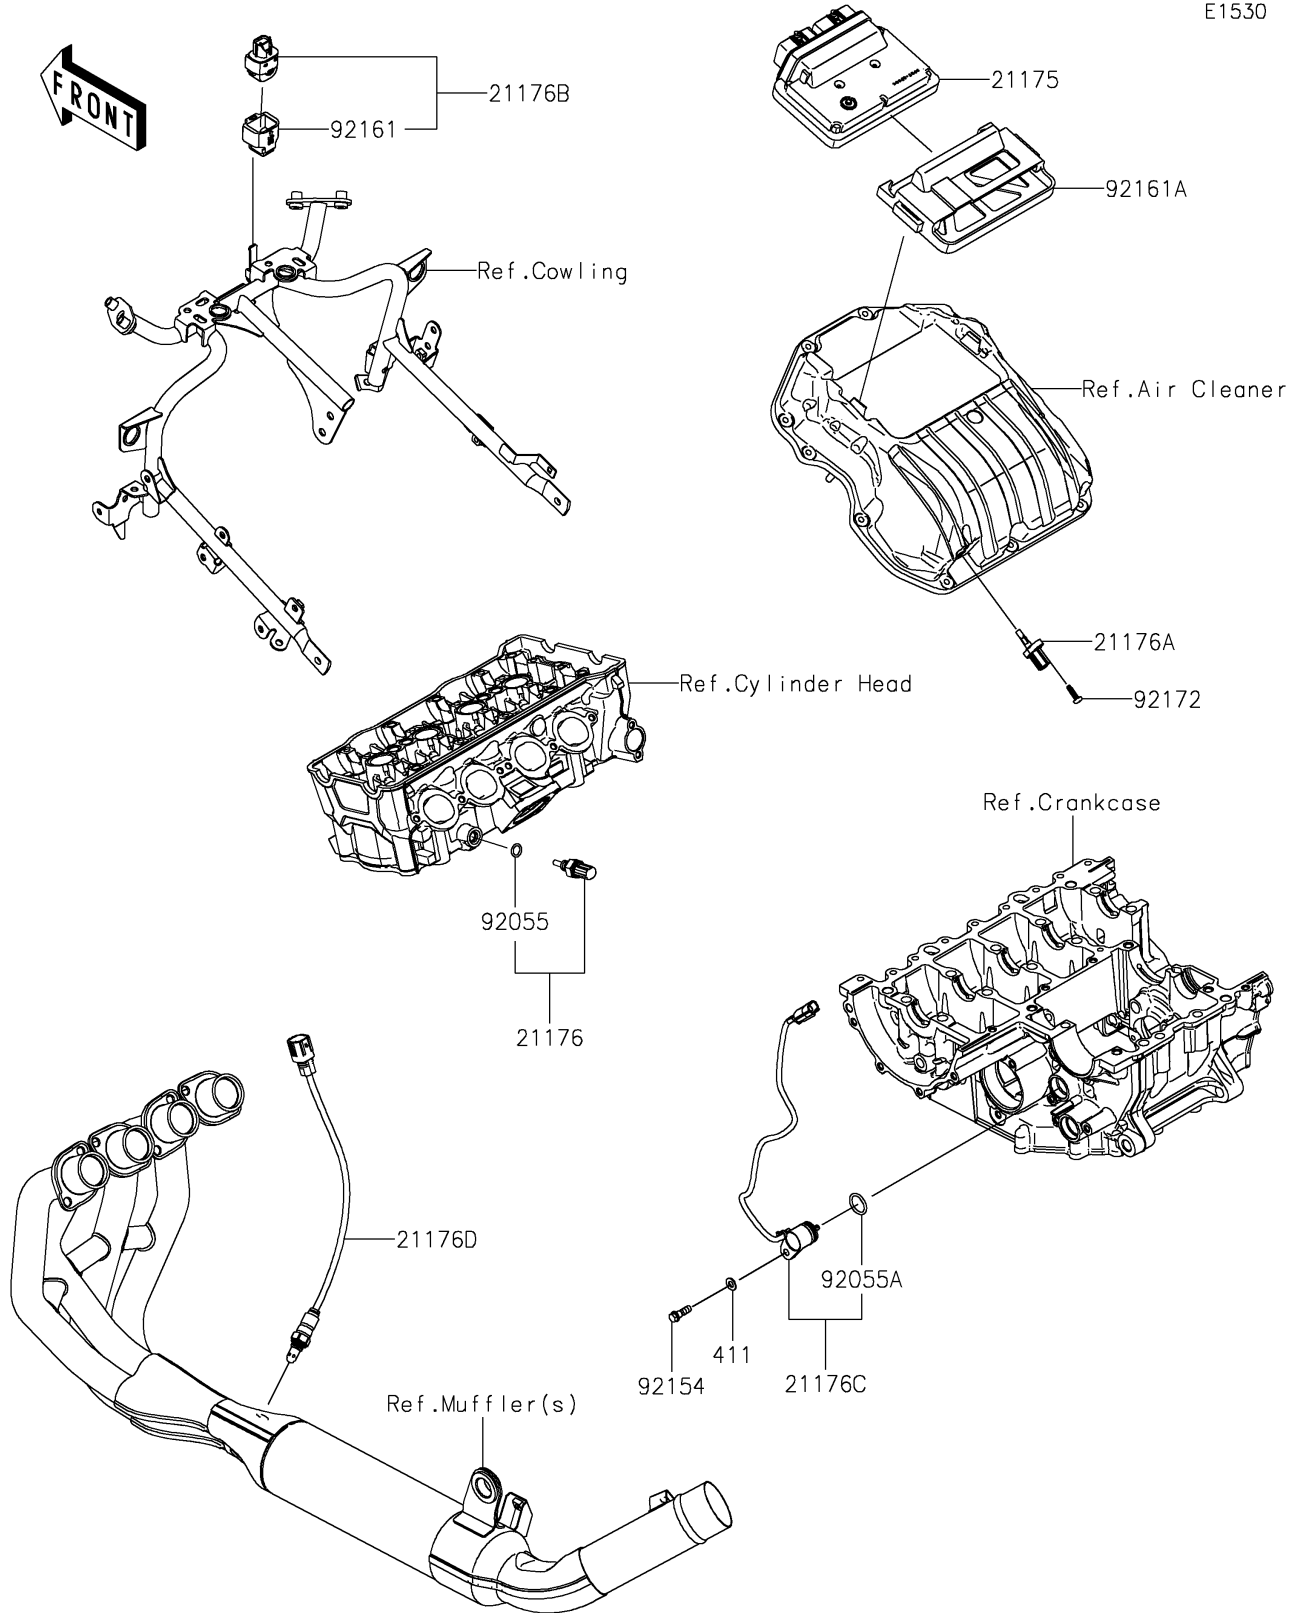

2023 Ninja® ZX-4RR PARTS DIAGRAM

Fuel Injection

E1530

2023 Ninja® ZX-4RR PARTS LIST

Fuel Injection

ITEM NAME	PART NUMBER	QUANTITY
CONTROL UNIT-ELECTRONIC (Ref # 21175)	21175-1875	1
SENSOR,WATER TEMP (Ref # 21176)	21176-0009	1
SENSOR,AIR TEMPERATURE (Ref # 21176A)	21176-0048	1
SENSOR,VEHICLE-DOWN (Ref # 21176B)	21176-0704	1
SENSOR,GEAR POSITION (Ref # 21176C)	21176-0852	1
SENSOR,OXYGEN (Ref # 21176D)	21176-0931	1
RING-O,9.5X1.9 (Ref # 92055)	92055-0016	1
RING-O (Ref # 92055A)	92055-0917	1
BOLT (Ref # 92154)	92154-3764	1
DAMPER (Ref # 92161)	92161-0951	1
DAMPER,ECU (Ref # 92161A)	92161-2487	1
SCREW,TAPPING,5X16 (Ref # 92172)	92172-0790	1
WASHER-PLAIN,6MM (Ref # 411)	411AA0600	1