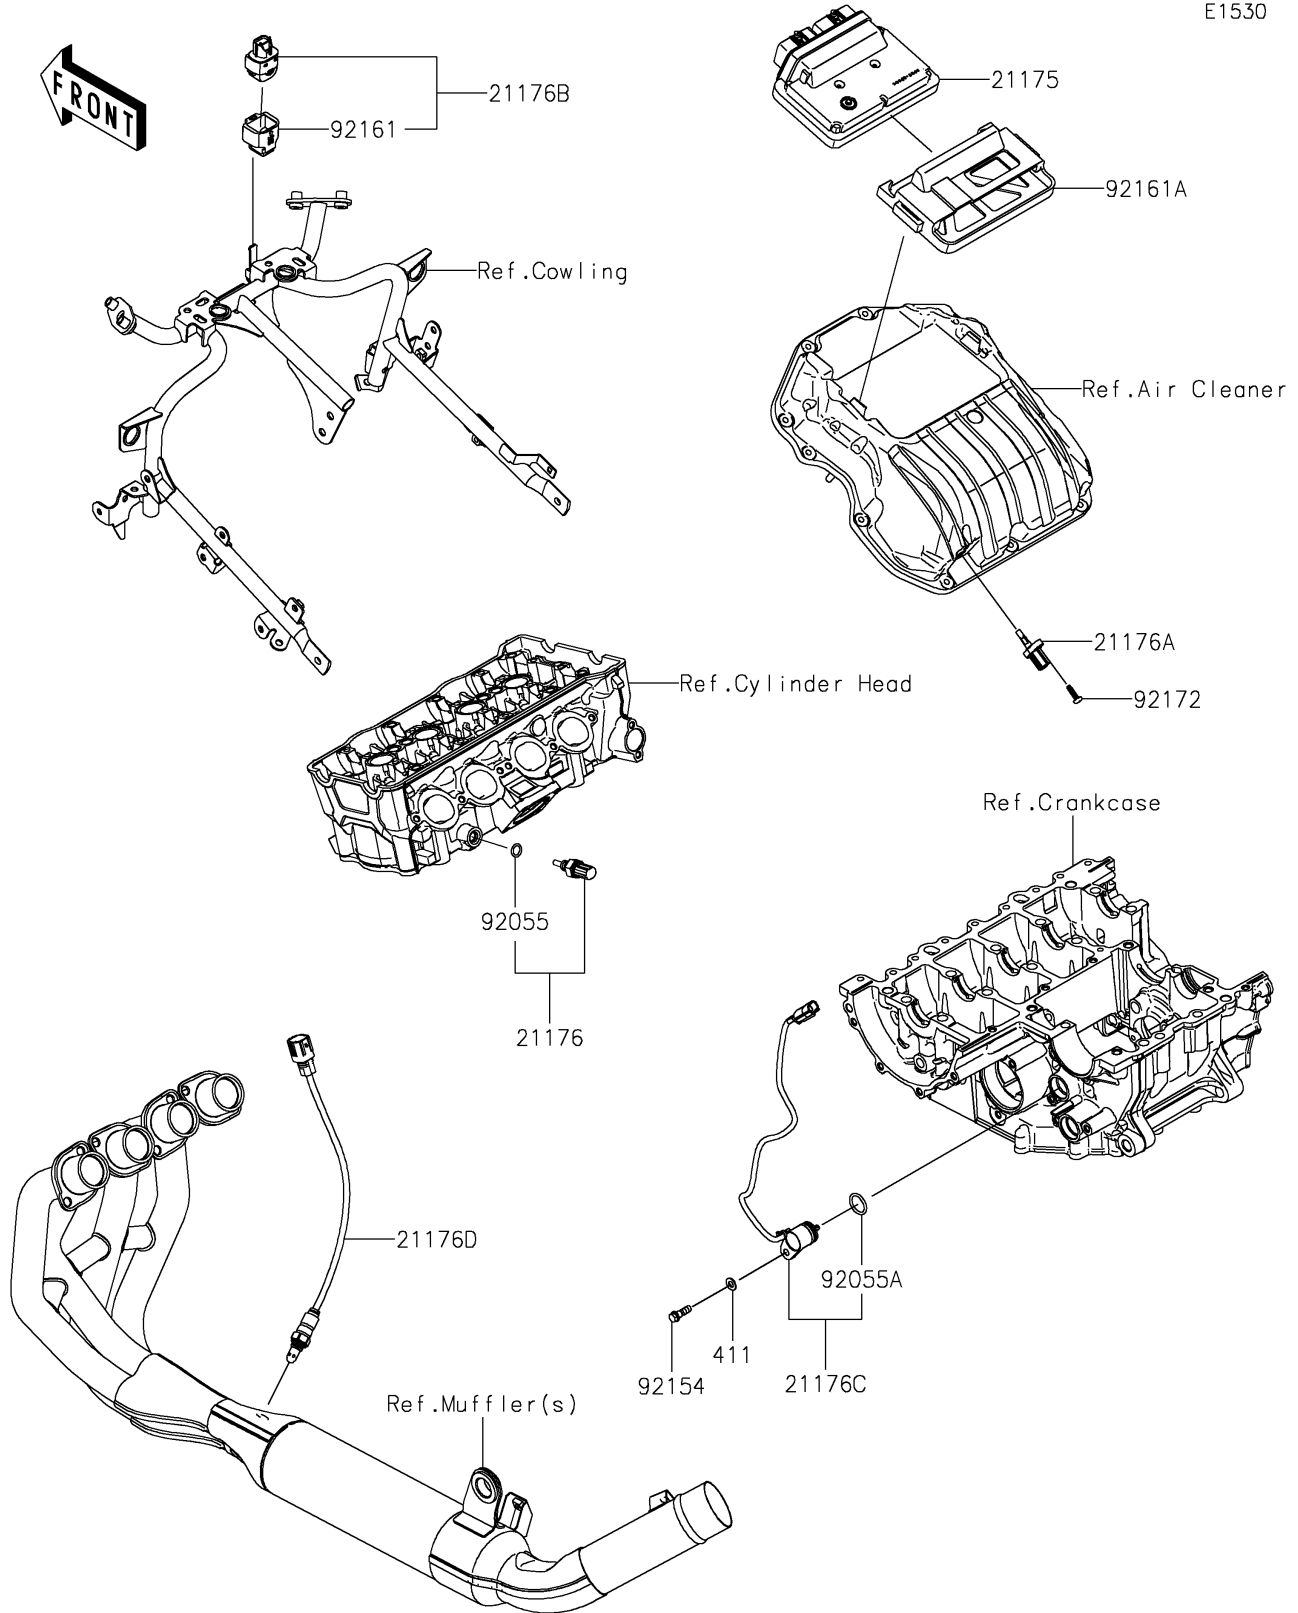

2024 NINJA® ZX™-4RR KRT EDITION ABS PARTS DIAGRAM

Fuel Injection

E1530

2024 NINJA® ZX™ -4RR KRT EDITION ABS PARTS LIST

Fuel Injection

ITEM NAME	PART NUMBER	QUANTITY
CONTROL UNIT-ELECTRONIC (Ref # 21175)	21175-1875	1
SENSOR,WATER TEMP (Ref # 21176)	21176-0009	1
SENSOR,AIR TEMPERATURE (Ref # 21176A)	21176-0048	1
SENSOR,VEHICLE-DOWN (Ref # 21176B)	21176-0704	1
SENSOR,GEAR POSITION (Ref # 21176C)	21176-0852	1
SENSOR,OXYGEN (Ref # 21176D)	21176-0931	1
RING-O,9.5X1.9 (Ref # 92055)	92055-0016	1
RING-O (Ref # 92055A)	92055-0917	1
BOLT (Ref # 92154)	92154-3764	1
DAMPER (Ref # 92161)	92161-0951	1
DAMPER,ECU (Ref # 92161A)	92161-2487	1
SCREW,TAPPING,5X16 (Ref # 92172)	92172-0790	1
WASHER-PLAIN,6MM (Ref # 411)	411AA0600	1