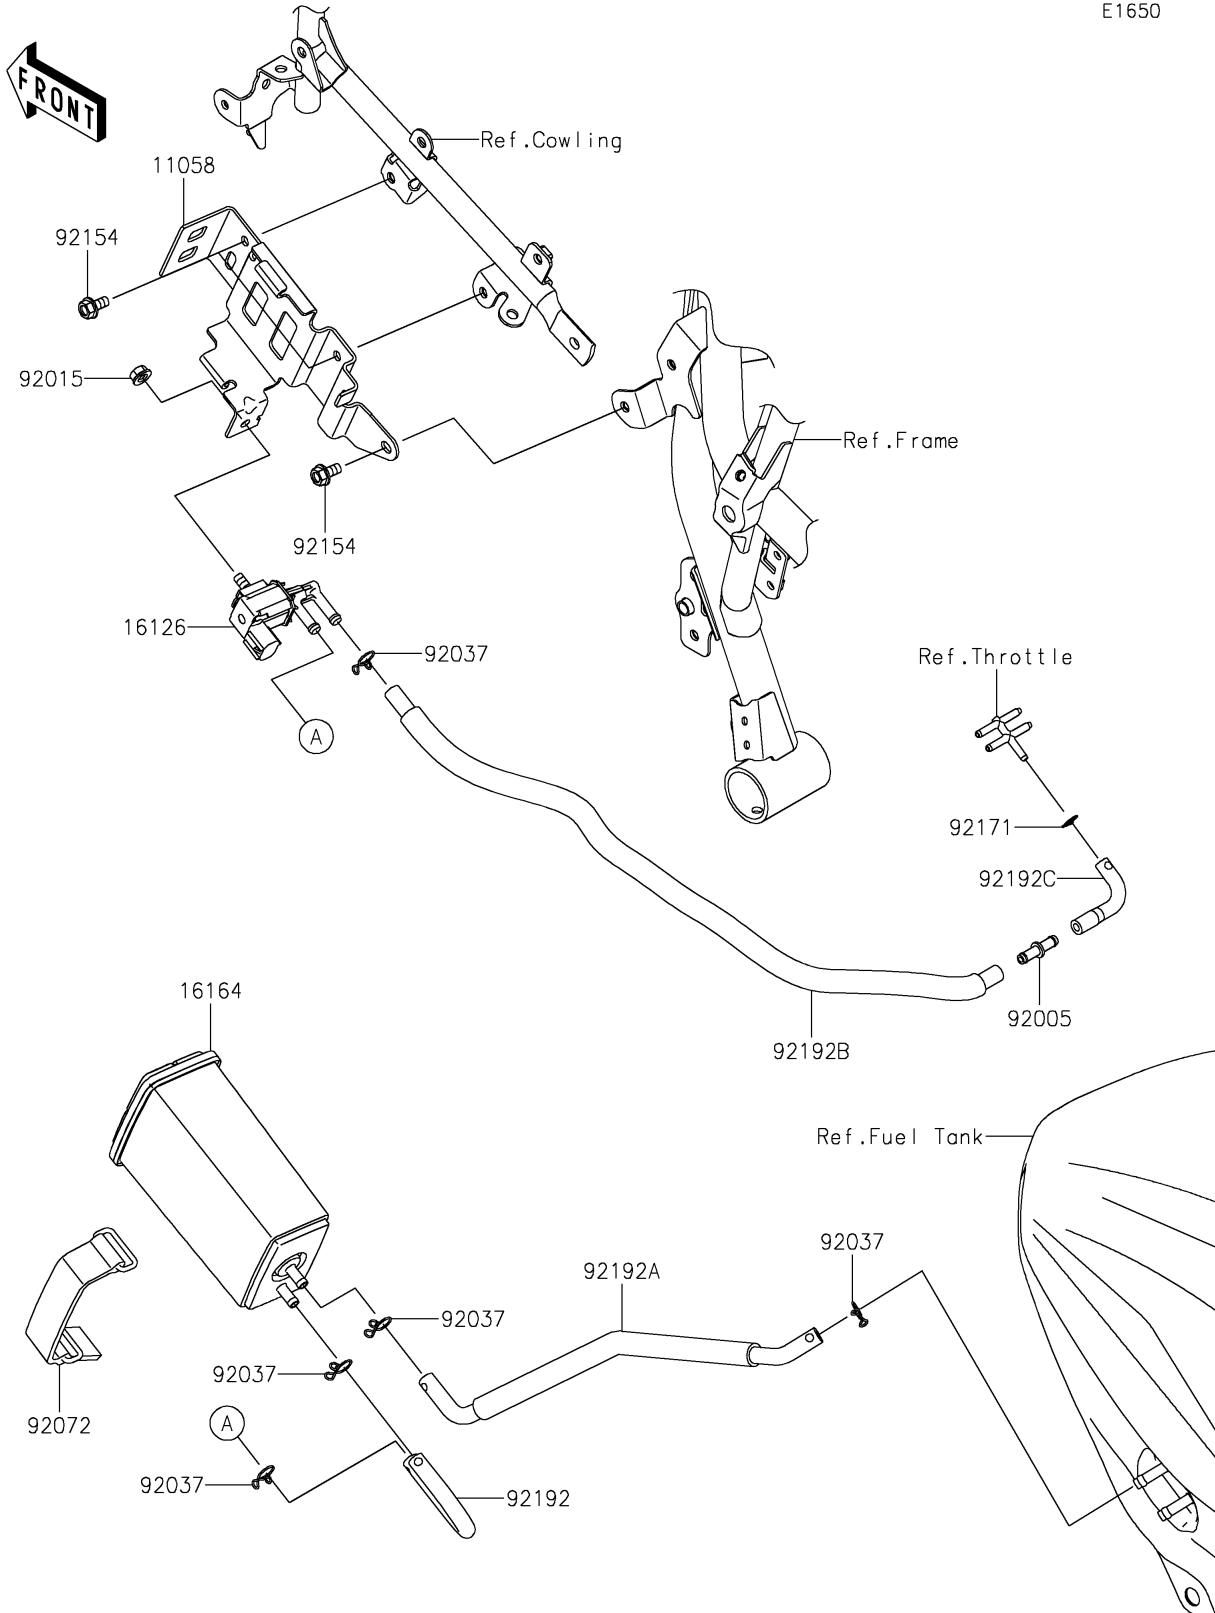

# 2023 Ninja® ZX-4RR PARTS DIAGRAM

## Fuel Evaporative System

E1650

## 2023 Ninja® ZX-4RR PARTS LIST

### Fuel Evaporative System

ITEM NAME	PART NUMBER	QUANTITY
BRACKET,CANISTER (Ref # 11058)	11058-0547	1
VALVE,SOLENOID (Ref # 16126)	16126-0705	1
CANISTER (Ref # 16164)	16164-0012	1
FITTING (Ref # 92005)	92005-0721	1
NUT,FLANGED,6MM (Ref # 92015)	92015-1367	1
CLAMP,TUBE (Ref # 92037)	92037-147	5
BAND,CANISTER (Ref # 92072)	92072-0815	1
BOLT,FLANGED,6X12 (Ref # 92154)	92154-7035	3
CLAMP (Ref # 92171)	92171-0573	1
TUBE,SOLENOID VALVE-FITTING (Ref # 92192)	92192-1808	1
TUBE,TANK-CANISTER (Ref # 92192A)	92192-2270	1
TUBE,VALVE-FITTING (Ref # 92192B)	92192-2271	1
TUBE,THB-FITTING (Ref # 92192C)	92192-2304	1