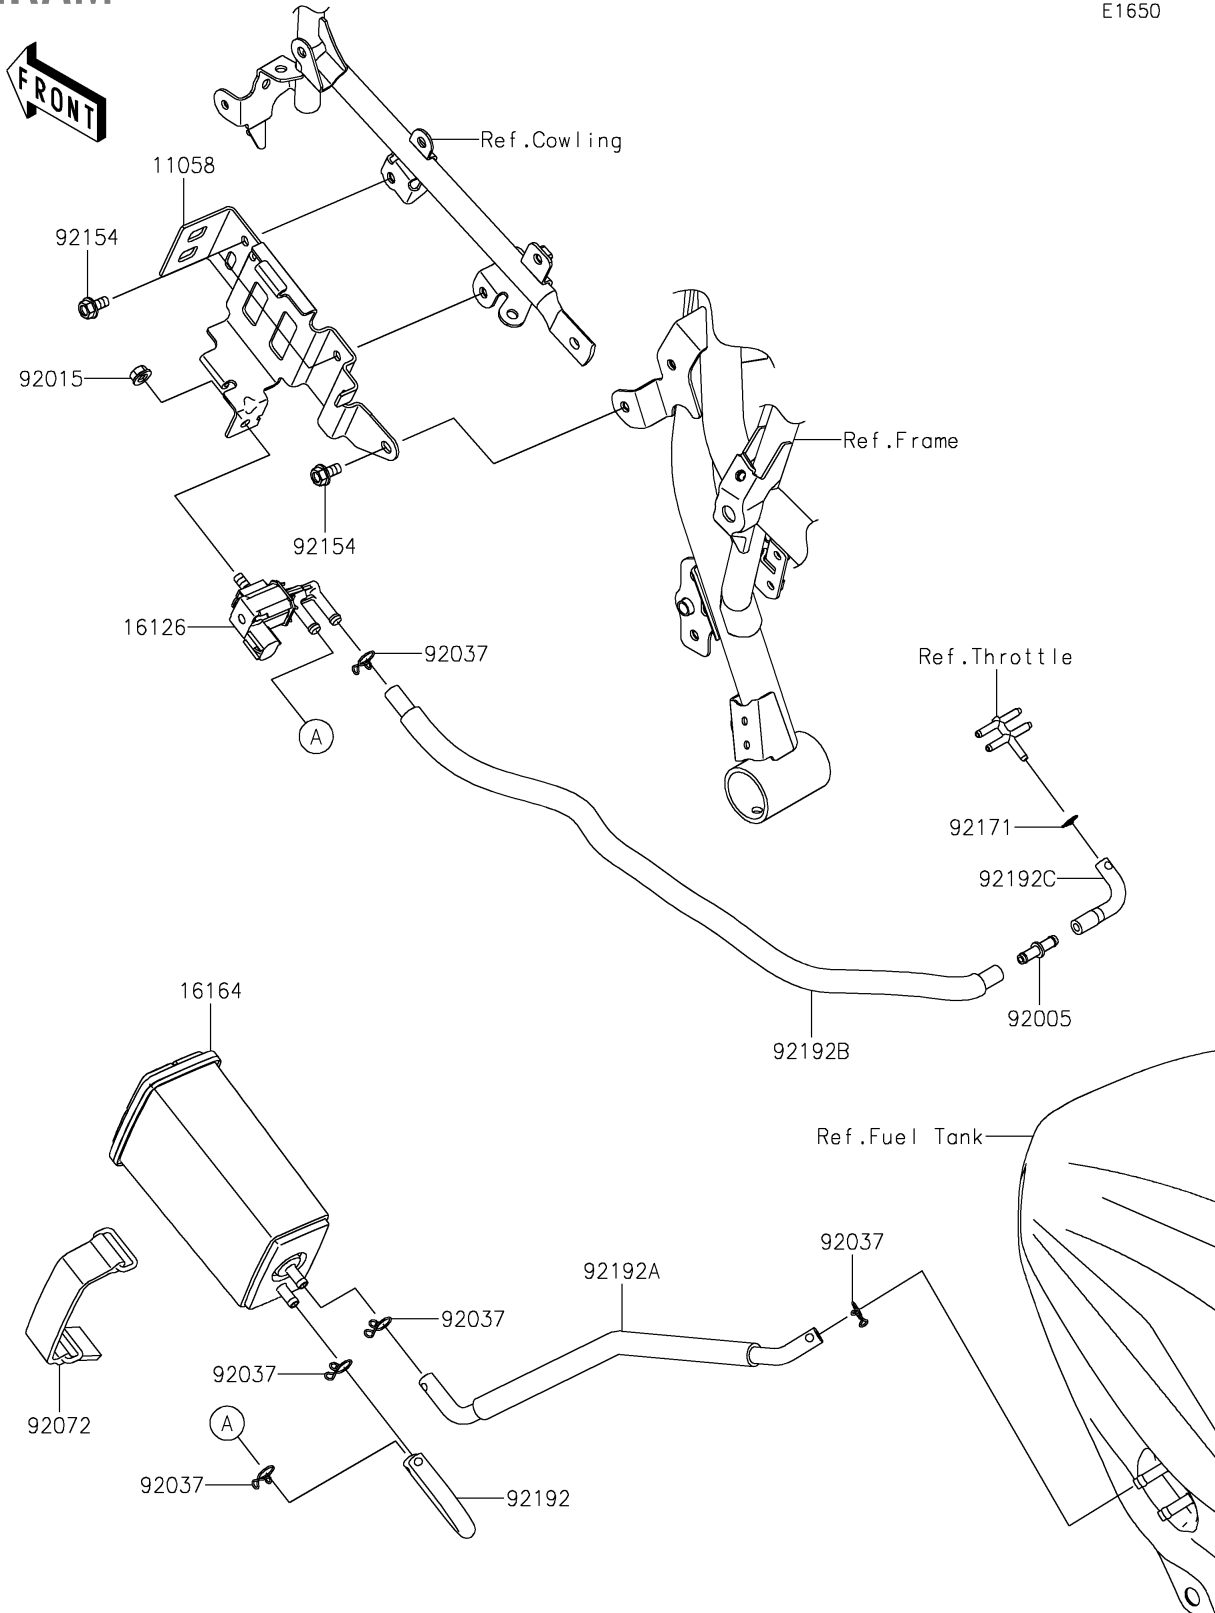

2024 NINJA® ZX™-4RR 40th ANNIVERSARY EDITION ABS PARTS DIAGRAM

E1650

2024 NINJA® ZX™-4RR 40th ANNIVERSARY EDITION ABS PARTS LIST

Fuel Evaporative System

ITEM NAME	PART NUMBER	QUANTITY
BRACKET,CANISTER (Ref # 11058)	11058-0547	1
VALVE,SOLENOID (Ref # 16126)	16126-0705	1
CANISTER (Ref # 16164)	16164-0012	1
FITTING (Ref # 92005)	92005-0721	1
NUT,FLANGED,6MM (Ref # 92015)	92015-1367	1
CLAMP,TUBE (Ref # 92037)	92037-147	5
BAND,CANISTER (Ref # 92072)	92072-0815	1
BOLT,FLANGED,6X12 (Ref # 92154)	92154-7035	3
CLAMP (Ref # 92171)	92171-0573	1
TUBE,SOLENOID VALVE-FITTING (Ref # 92192)	92192-1808	1
TUBE,TANK-CANISTER (Ref # 92192A)	92192-2270	1
TUBE,VALVE-FITTING (Ref # 92192B)	92192-2271	1
TUBE,THB-FITTING (Ref # 92192C)	92192-2304	1