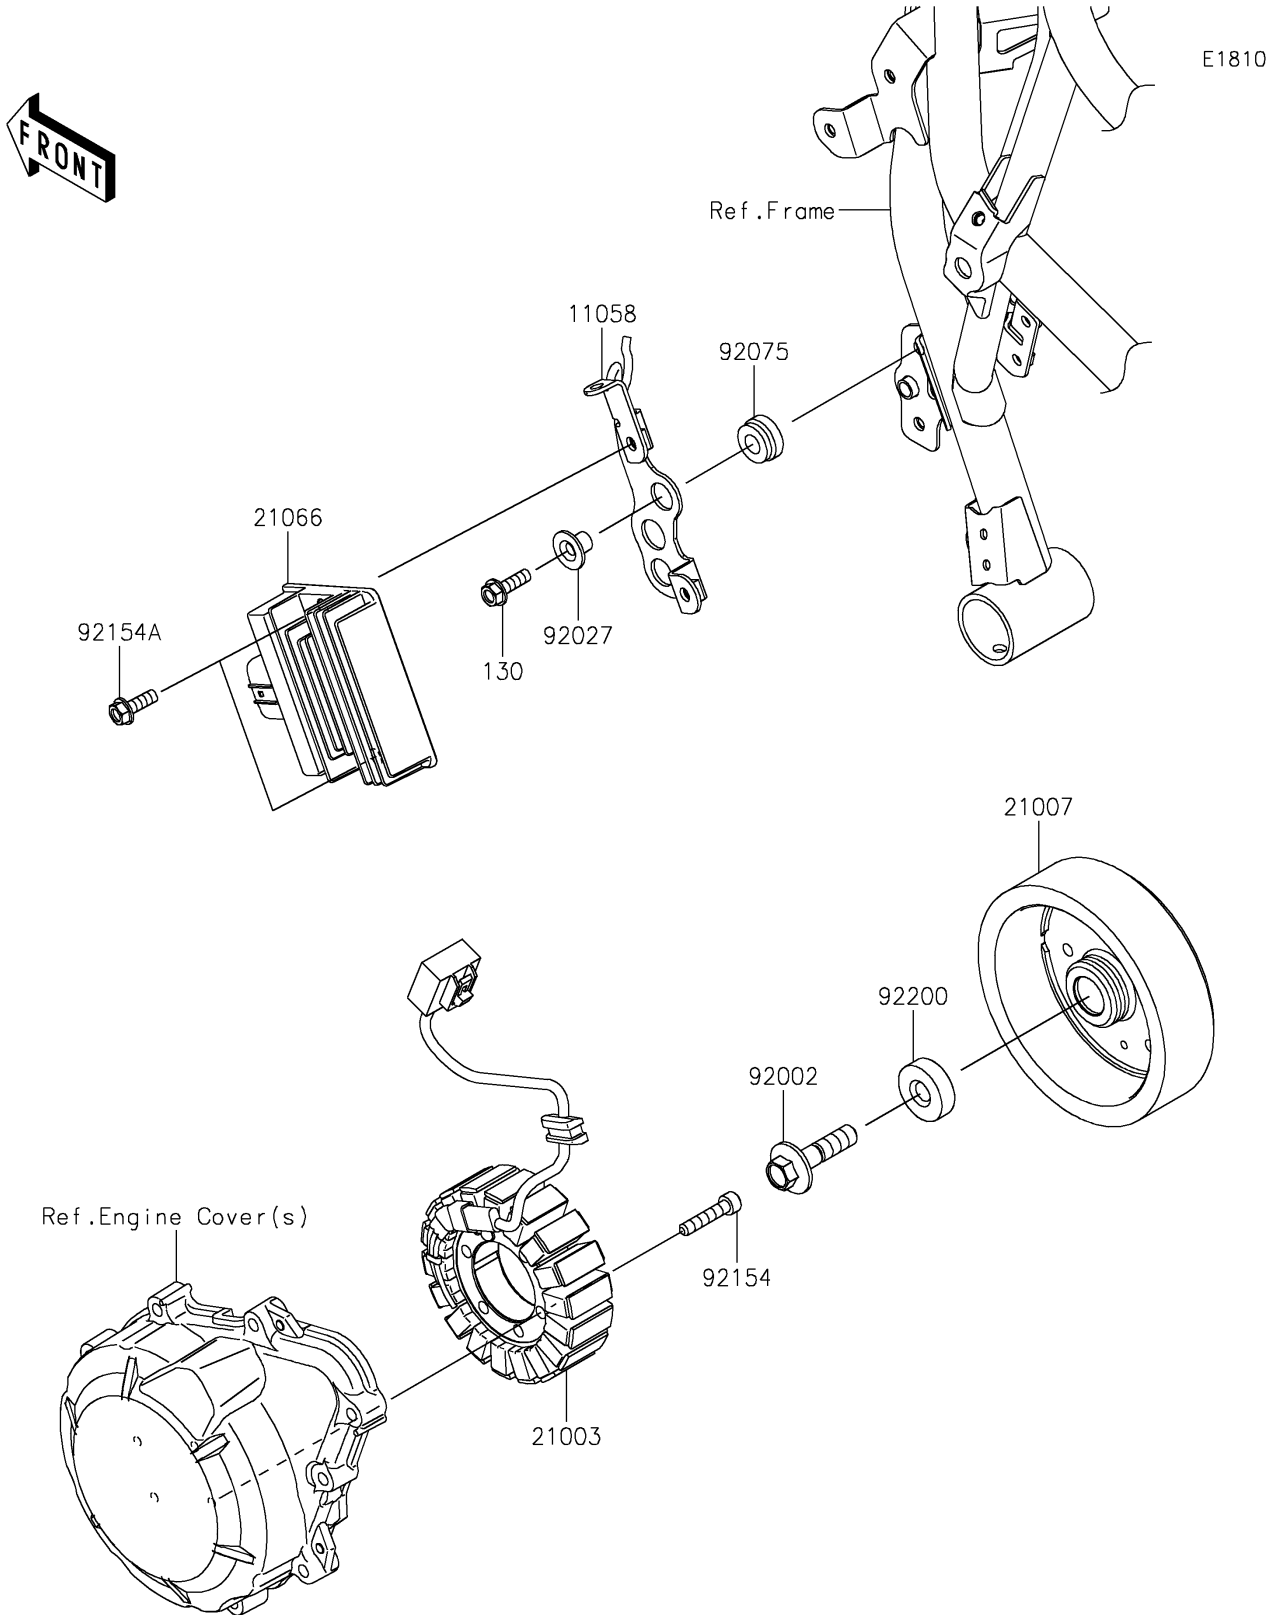

# 2023 Ninja® ZX-4RR PARTS DIAGRAM

Generator

## 2023 Ninja® ZX-4RR PARTS LIST

### Generator

ITEM NAME	PART NUMBER	QUANTITY
BRACKET,REGULATOR (Ref # 11058)	11058-0544	1
STATOR (Ref # 21003)	21003-0195	1
ROTOR (Ref # 21007)	21007-0690	1
REGULATOR-VOLTAGE (Ref # 21066)	21066-0761	1
BOLT,FLANGED,10X40 (Ref # 92002)	92002-1296	1
COLLAR,FLANGED,L=12.1,BLACK (Ref # 92027)	92027-1651	2
DAMPER (Ref # 92075)	92075-277	2
BOLT,SOCKET,6X30 (Ref # 92154)	92154-2820	4
BOLT,FLANGED,6X18 (Ref # 92154A)	92154-7033	2
WASHER,10X30X9 (Ref # 92200)	92200-0790	1
BOLT-FLANGED,6X20 (Ref # 130)	130BC0620	2