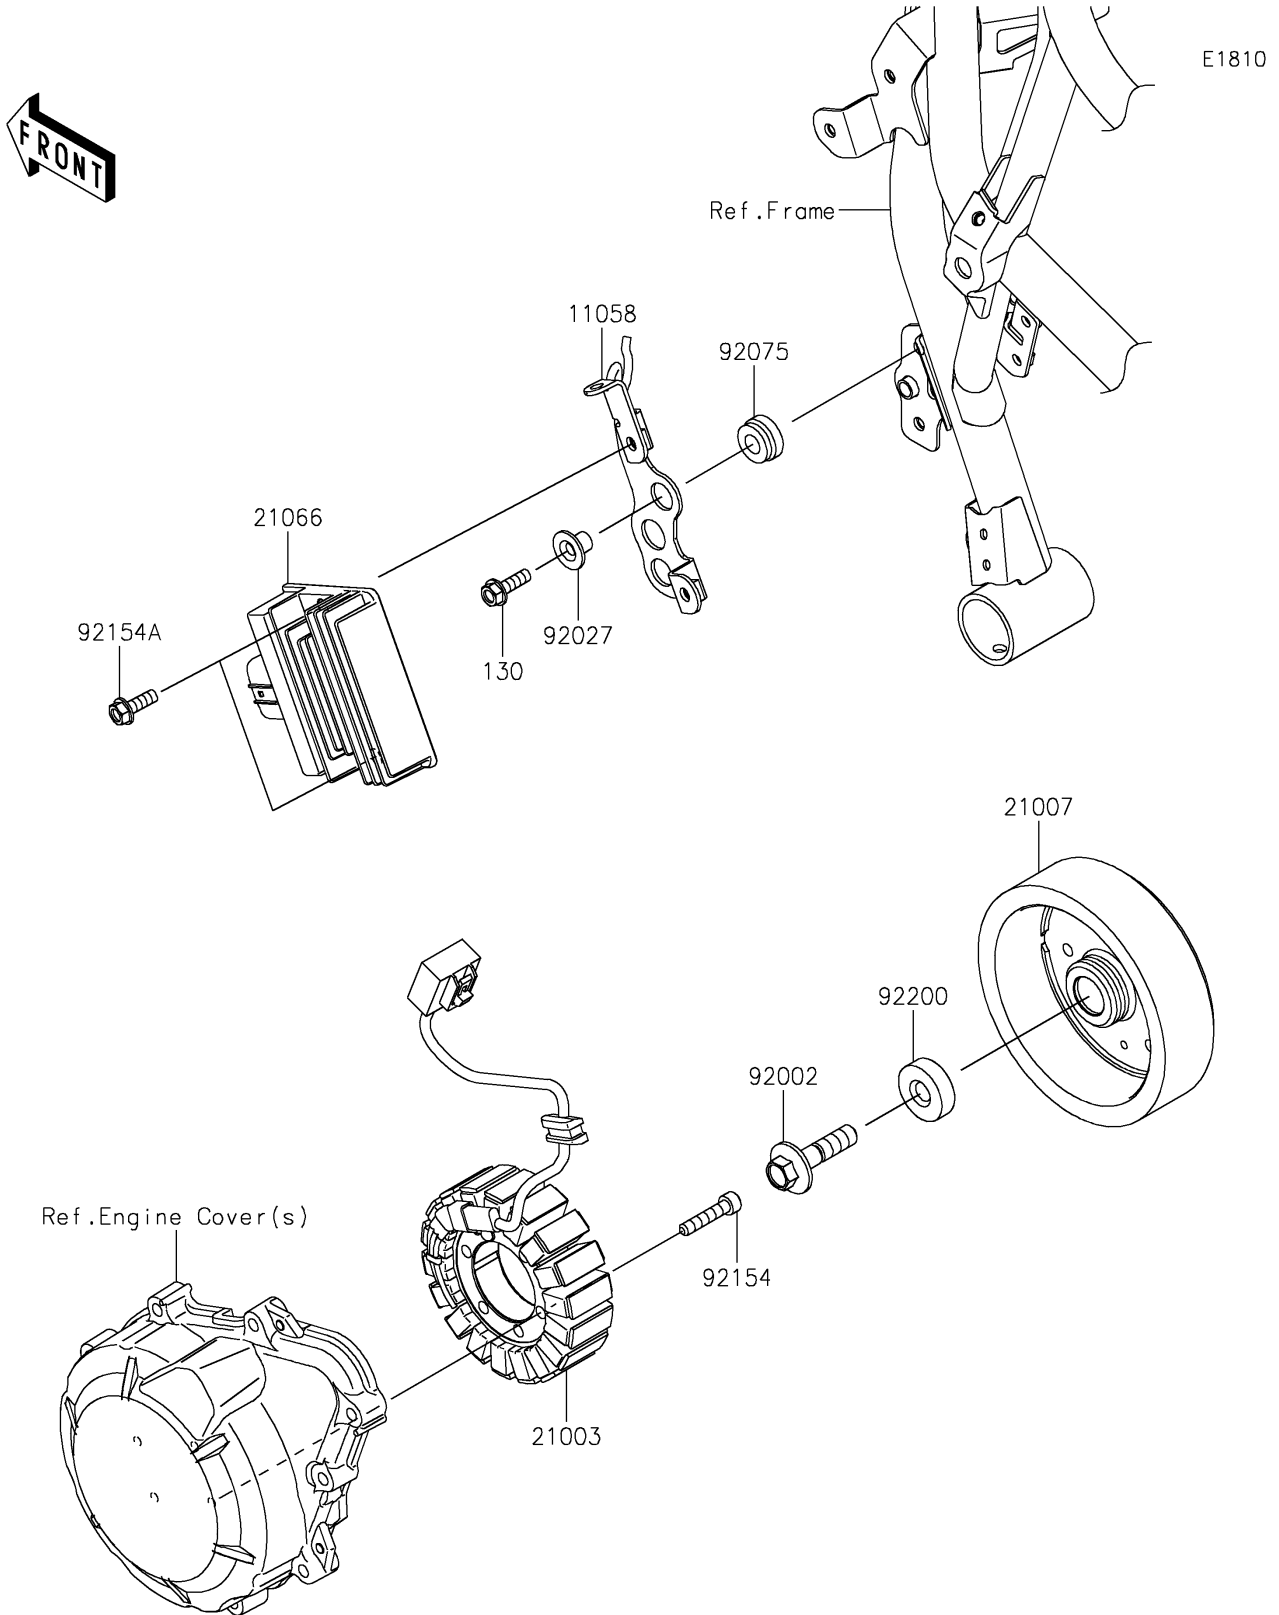

# 2023 Ninja® ZX-4RR PARTS DIAGRAM

Generator

## 2023 Ninja® ZX-4RR PARTS LIST

### Generator

ITEM NAME	PART NUMBER	QUANTITY
BRACKET,REGULATOR (Ref # 11058)	11058-0544	1
STATOR (Ref # 21003)	21003-0195	1
ROTOR (Ref # 21007)	21007-0690	1
REGULATOR-VOLTAGE (Ref # 21066)	21066-0761	1
BOLT,FLANGED,10X40 (Ref # 92002)	92002-1296	1
COLLAR,FLANGED,L=12.1,BLACK (Ref # 92027)	92027-1651	2
DAMPER (Ref # 92075)	92075-277	2
BOLT,SOCKET,6X30 (Ref # 92154)	92154-2820	4
BOLT,FLANGED,6X18 (Ref # 92154A)	92154-7033	2
WASHER,10X30X9 (Ref # 92200)	92200-0790	1
BOLT-FLANGED,6X20 (Ref # 130)	130BC0620	2