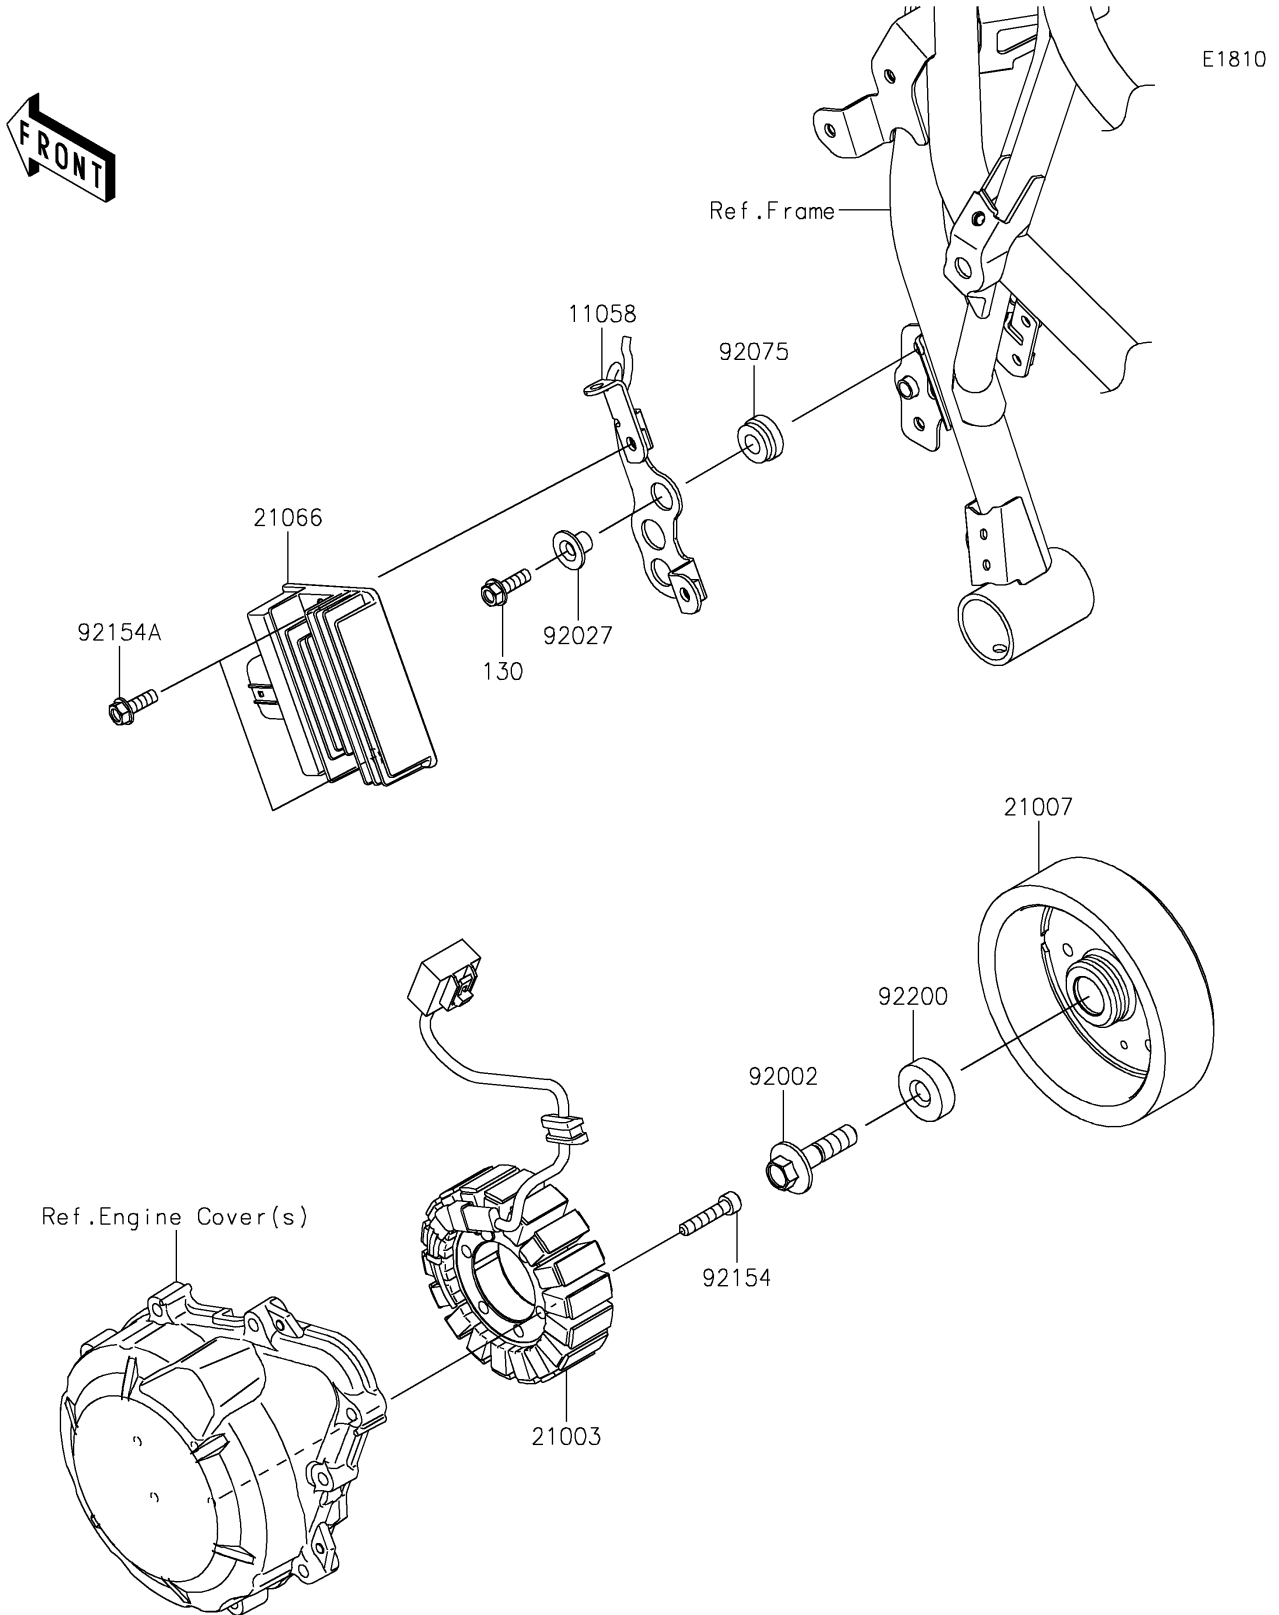

2023 Ninja® ZX-4RR PARTS DIAGRAM

Generator

2023 Ninja® ZX-4RR PARTS LIST

Generator

ITEM NAME	PART NUMBER	QUANTITY
BRACKET,REGULATOR (Ref # 11058)	11058-0544	1
STATOR (Ref # 21003)	21003-0195	1
ROTOR (Ref # 21007)	21007-0690	1
REGULATOR-VOLTAGE (Ref # 21066)	21066-0761	1
BOLT,FLANGED,10X40 (Ref # 92002)	92002-1296	1
COLLAR,FLANGED,L=12.1,BLACK (Ref # 92027)	92027-1651	2
DAMPER (Ref # 92075)	92075-277	2
BOLT,SOCKET,6X30 (Ref # 92154)	92154-2820	4
BOLT,FLANGED,6X18 (Ref # 92154A)	92154-7033	2
WASHER,10X30X9 (Ref # 92200)	92200-0790	1
BOLT-FLANGED,6X20 (Ref # 130)	130BC0620	2