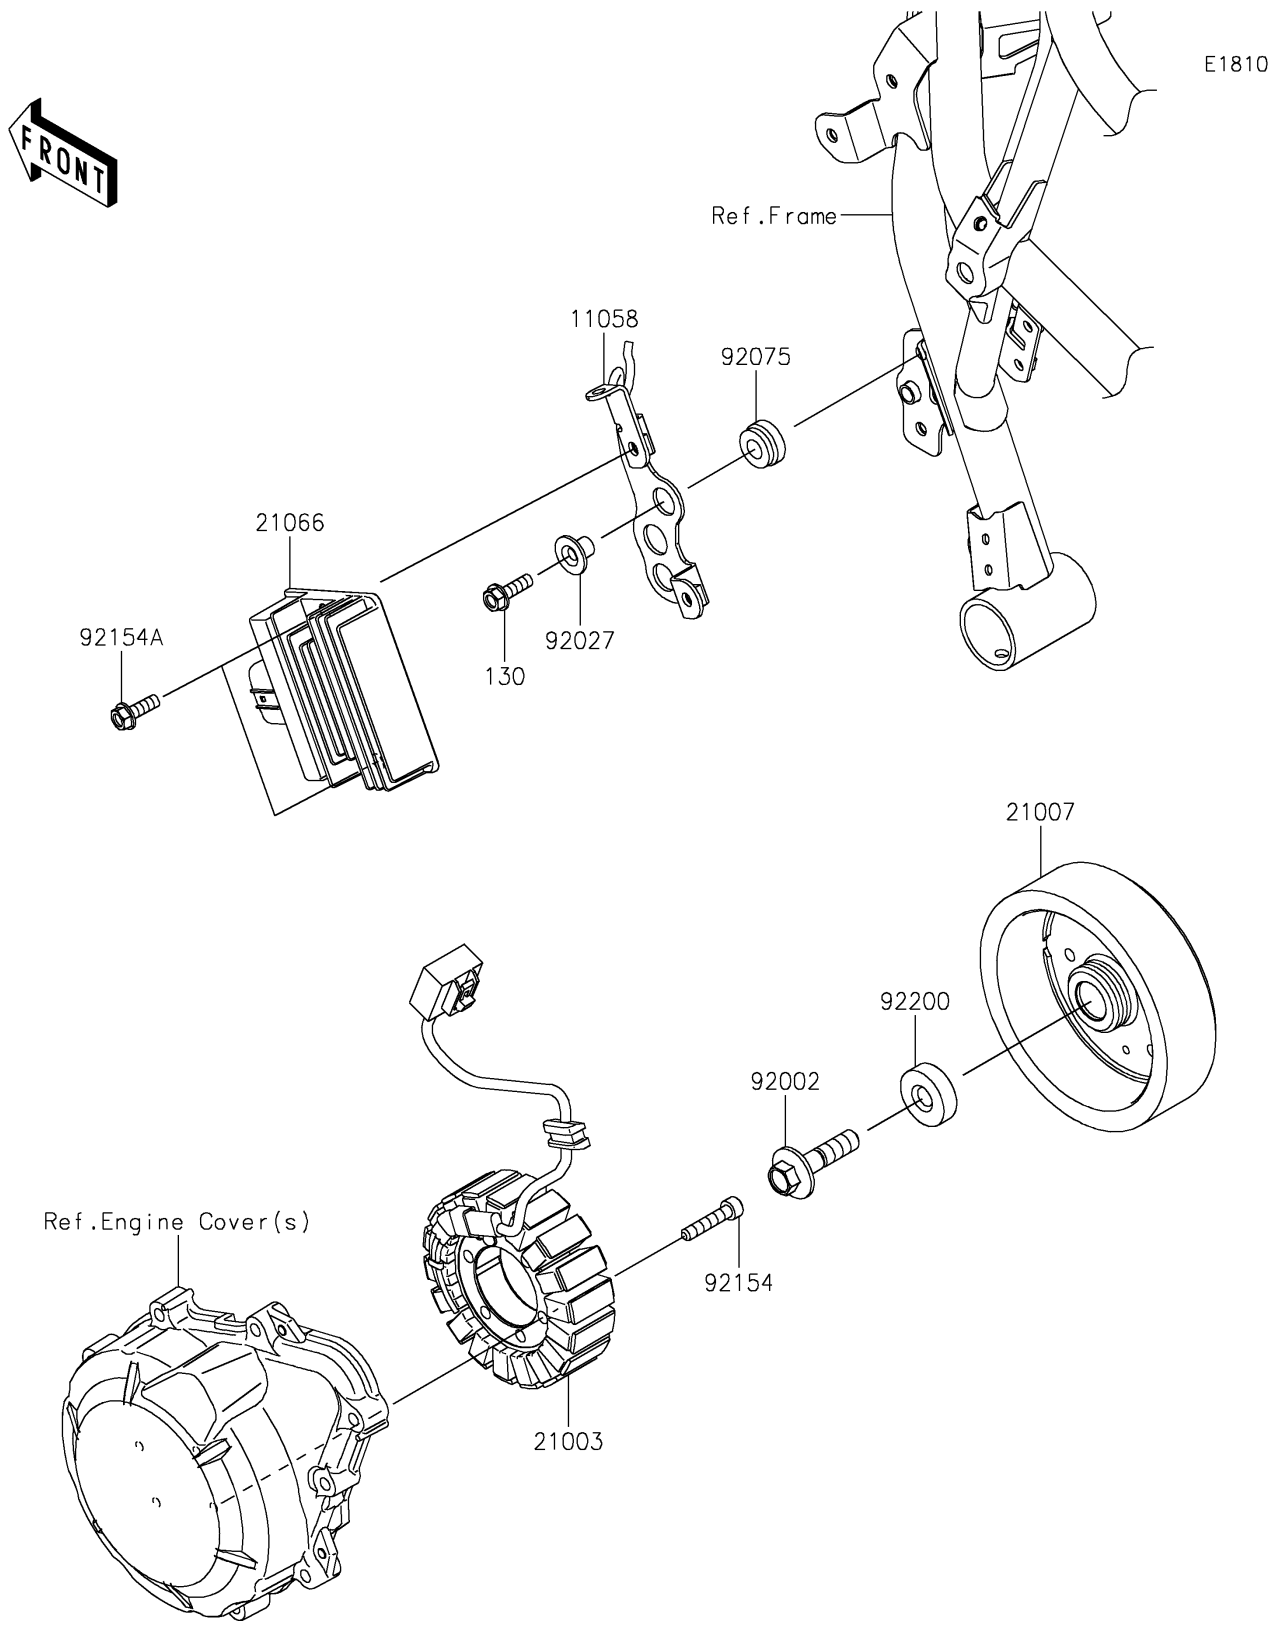

2024 NINJA® ZX™ -4RR KRT EDITION ABS PARTS DIAGRAM

Generator

2024 NINJA® ZX™ -4RR KRT EDITION ABS PARTS LIST

Generator

ITEM NAME	PART NUMBER	QUANTITY
BRACKET,REGULATOR (Ref # 11058)	11058-0544	1
STATOR (Ref # 21003)	21003-0195	1
ROTOR (Ref # 21007)	21007-0690	1
REGULATOR-VOLTAGE (Ref # 21066)	21066-0761	1
BOLT,FLANGED,10X40 (Ref # 92002)	92002-1296	1
COLLAR,FLANGED,L=12.1,BLACK (Ref # 92027)	92027-1651	2
DAMPER (Ref # 92075)	92075-277	2
BOLT,SOCKET,6X30 (Ref # 92154)	92154-2820	4
BOLT,FLANGED,6X18 (Ref # 92154A)	92154-7033	2
WASHER,10X30X9 (Ref # 92200)	92200-0790	1
BOLT-FLANGED,6X20 (Ref # 130)	130BC0620	2