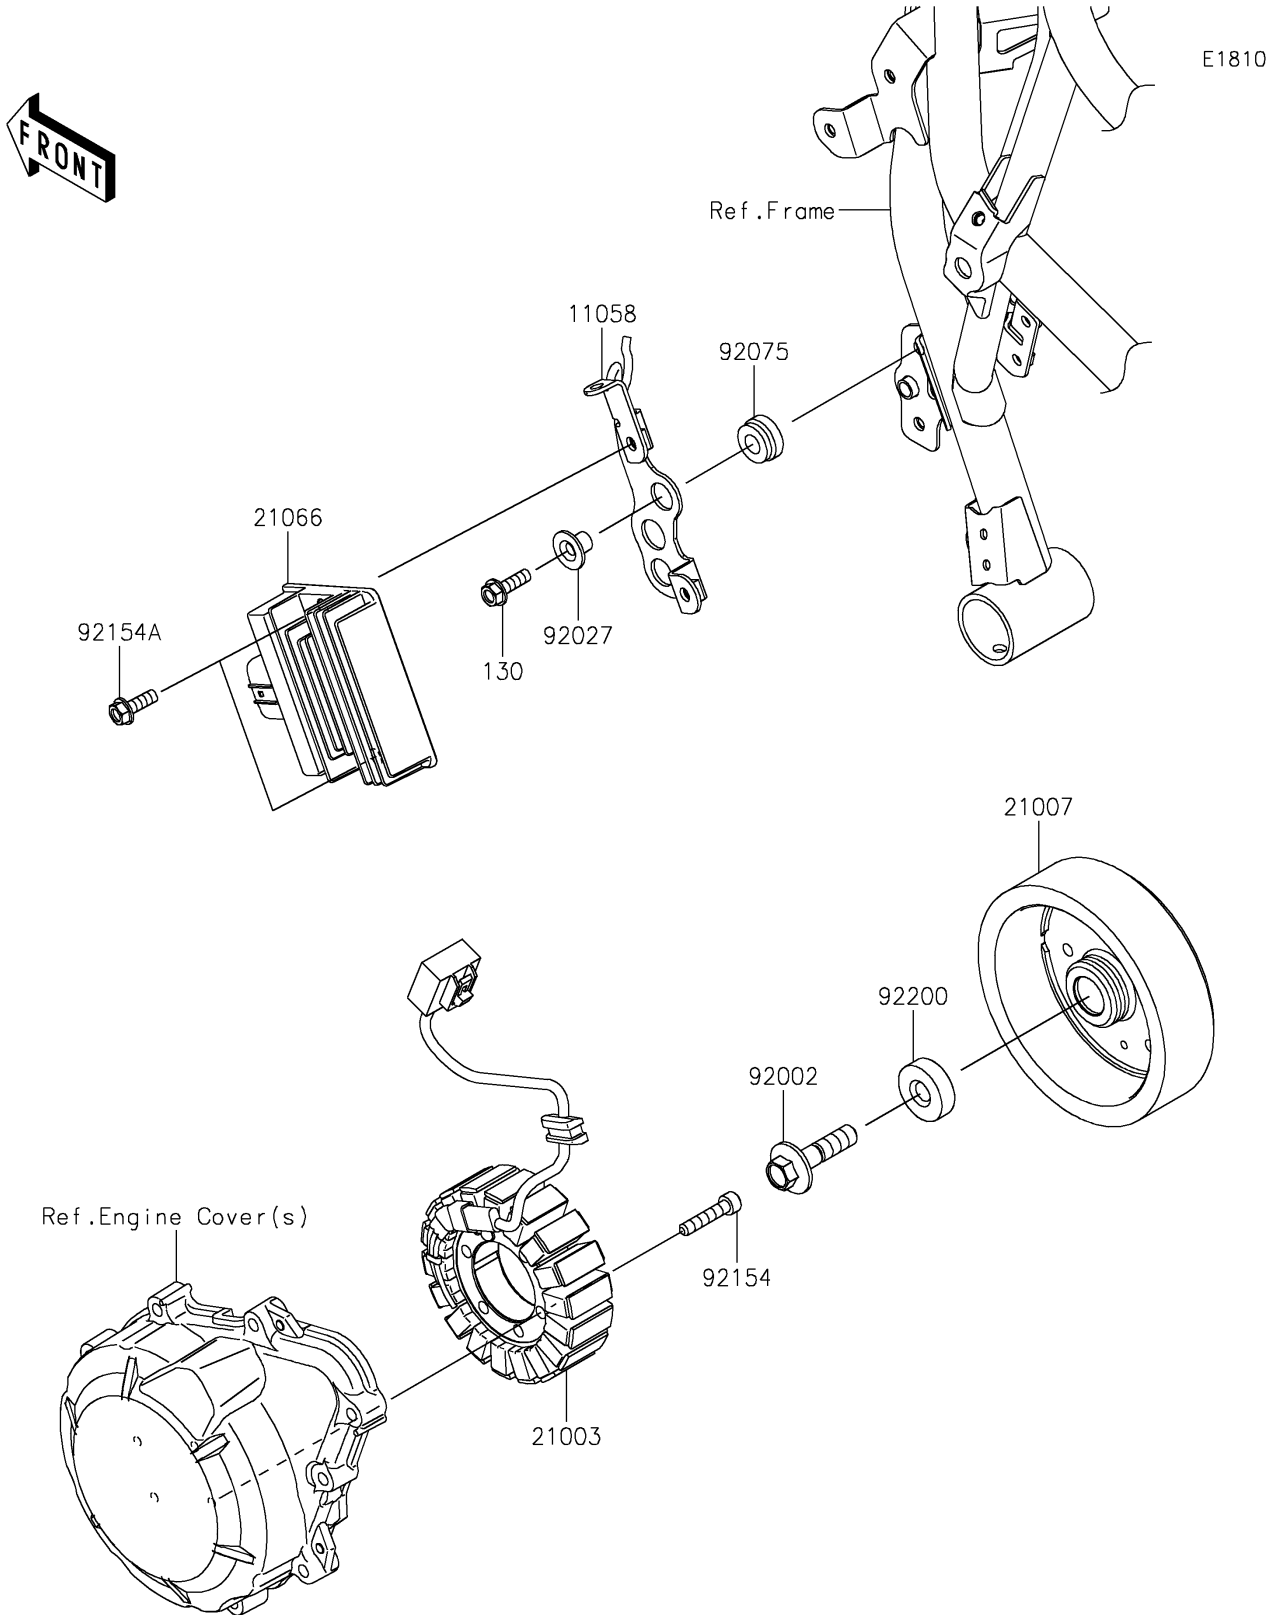

2023 Ninja® ZX-4RR PARTS DIAGRAM

Generator

2023 Ninja® ZX-4RR PARTS LIST

Generator

ITEM NAME	PART NUMBER	QUANTITY
BRACKET,REGULATOR (Ref # 11058)	11058-0544	1
STATOR (Ref # 21003)	21003-0195	1
ROTOR (Ref # 21007)	21007-0690	1
REGULATOR-VOLTAGE (Ref # 21066)	21066-0761	1
BOLT,FLANGED,10X40 (Ref # 92002)	92002-1296	1
COLLAR,FLANGED,L=12.1,BLACK (Ref # 92027)	92027-1651	2
DAMPER (Ref # 92075)	92075-277	2
BOLT,SOCKET,6X30 (Ref # 92154)	92154-2820	4
BOLT,FLANGED,6X18 (Ref # 92154A)	92154-7033	2
WASHER,10X30X9 (Ref # 92200)	92200-0790	1
BOLT-FLANGED,6X20 (Ref # 130)	130BC0620	2