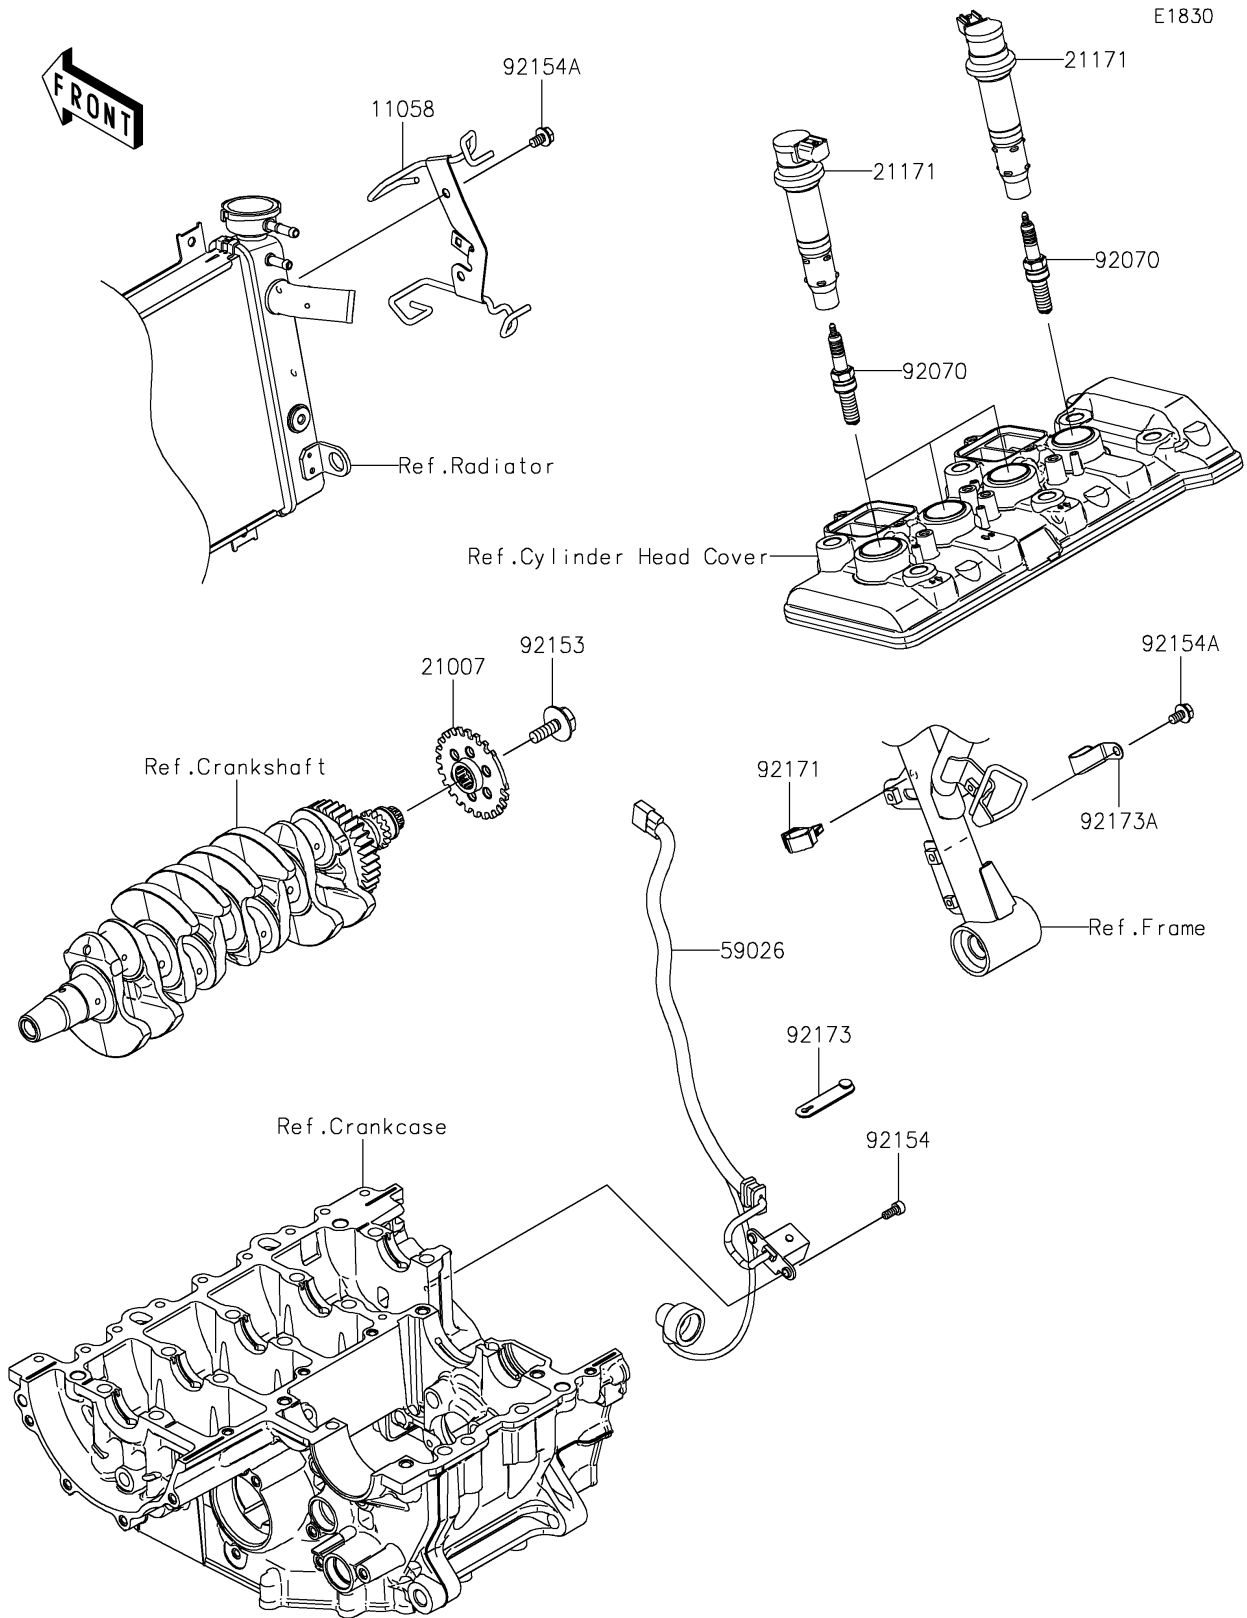

2023 Ninja® ZX-4RR PARTS DIAGRAM

Ignition System

2023 Ninja® ZX-4RR PARTS LIST

Ignition System

ITEM NAME	PART NUMBER	QUANTITY
BRACKET (Ref # 11058)	11058-0576	1
ROTOR,15T (Ref # 21007)	21007-0686	1
COIL-ASSY-IGNITION (Ref # 21171)	21171-0732	4
COIL-PULSING (Ref # 59026)	59026-0561	1
PLUG-SPARK,LMAR9G(NGK) (Ref # 92070)	92070-0716	4
BOLT,FLANGED,8X23 (Ref # 92153)	92153-0549	1
BOLT,SOCKET,5X12 (Ref # 92154)	92154-0503	2
BOLT,FLANGED,6X10 (Ref # 92154A)	92154-2939	3
CLAMP,BRAKE HOSE (Ref # 92171)	92171-0316	1
CLAMP (Ref # 92173)	92173-2198	1
CLAMP (Ref # 92173A)	92173-2588	1