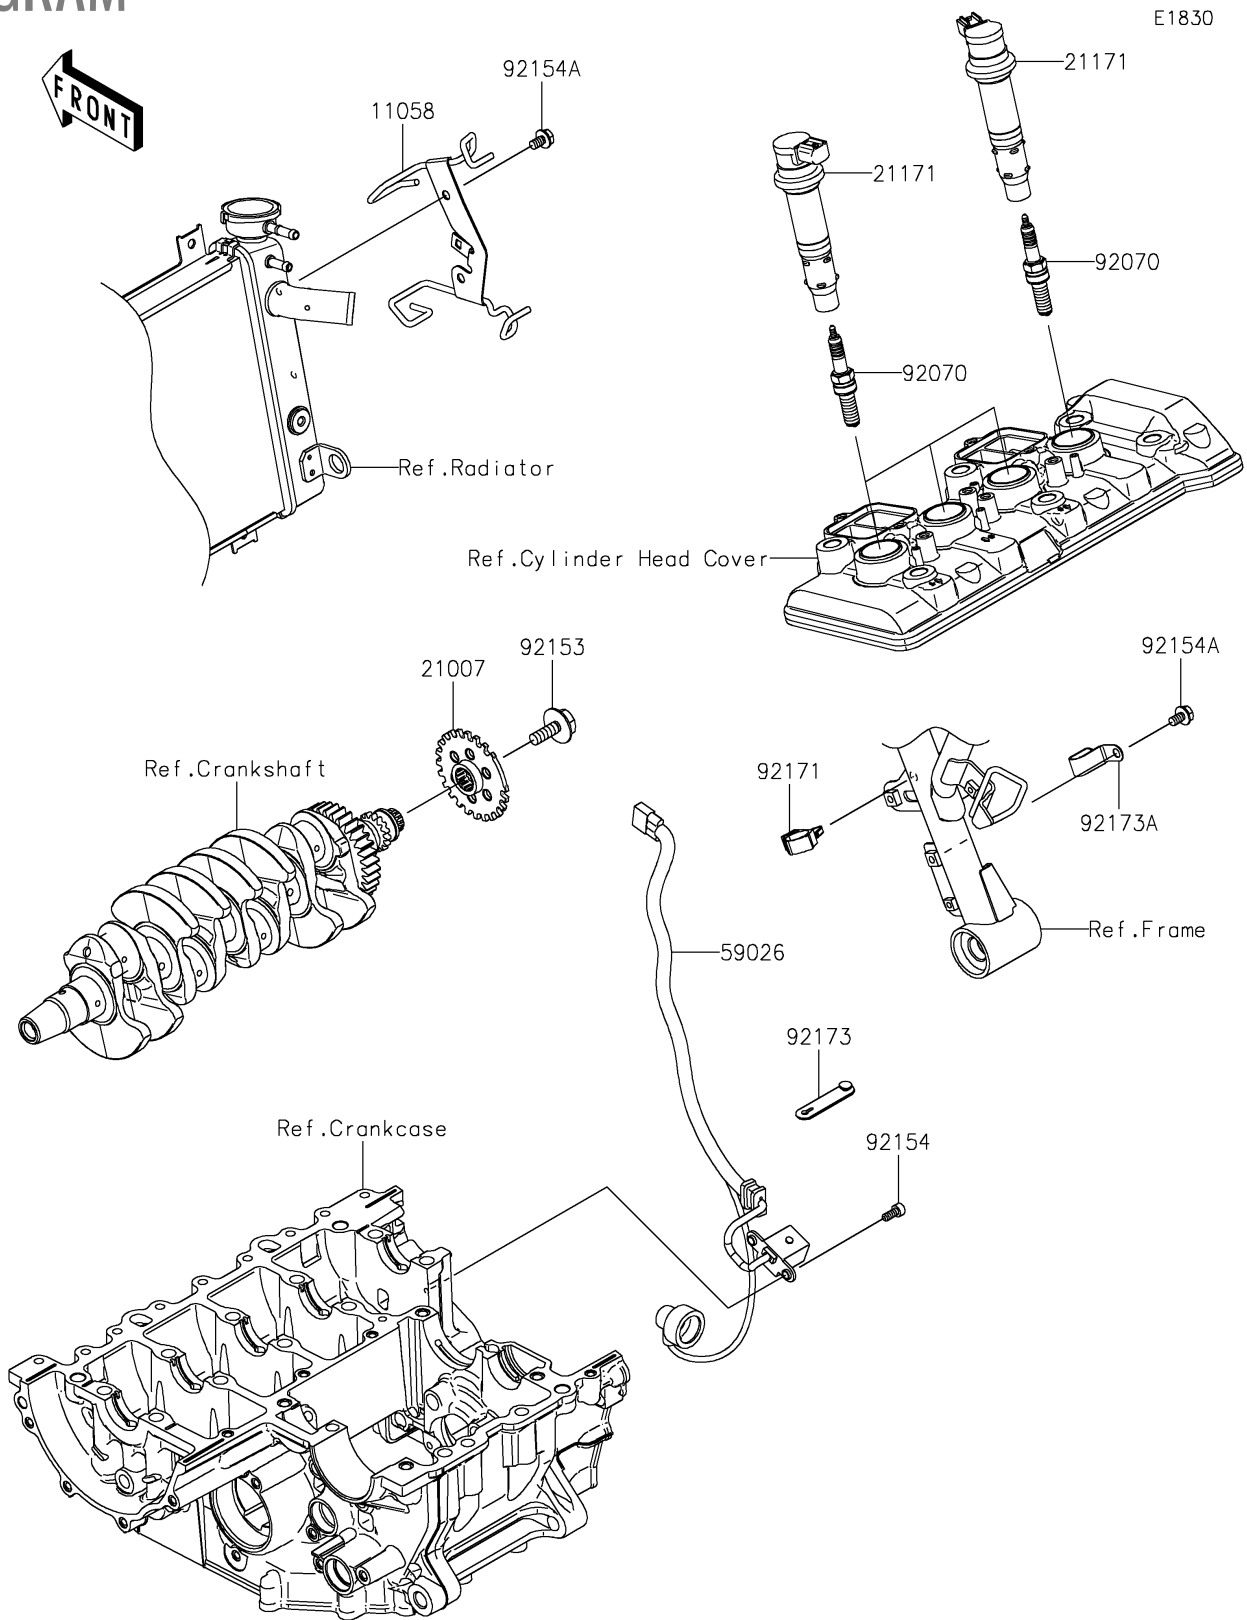

2024 NINJA® ZX™ -4RR 40th ANNIVERSARY EDITION ABS PARTS DIAGRAM

2024 NINJA® ZX™-4RR 40th ANNIVERSARY EDITION ABS PARTS LIST

Ignition System

ITEM NAME	PART NUMBER	QUANTITY
BRACKET (Ref # 11058)	11058-0576	1
ROTOR,15T (Ref # 21007)	21007-0686	1
COIL-ASSY-IGNITION (Ref # 21171)	21171-0732	4
COIL-PULSING (Ref # 59026)	59026-0561	1
PLUG-SPARK,LMAR9G(NGK) (Ref # 92070)	92070-0716	4
BOLT,FLANGED,8X23 (Ref # 92153)	92153-0549	1
BOLT,SOCKET,5X12 (Ref # 92154)	92154-0503	2
BOLT,FLANGED,6X10 (Ref # 92154A)	92154-2939	3
CLAMP,BRAKE HOSE (Ref # 92171)	92171-0316	1
CLAMP (Ref # 92173)	92173-2198	1
CLAMP (Ref # 92173A)	92173-2588	1