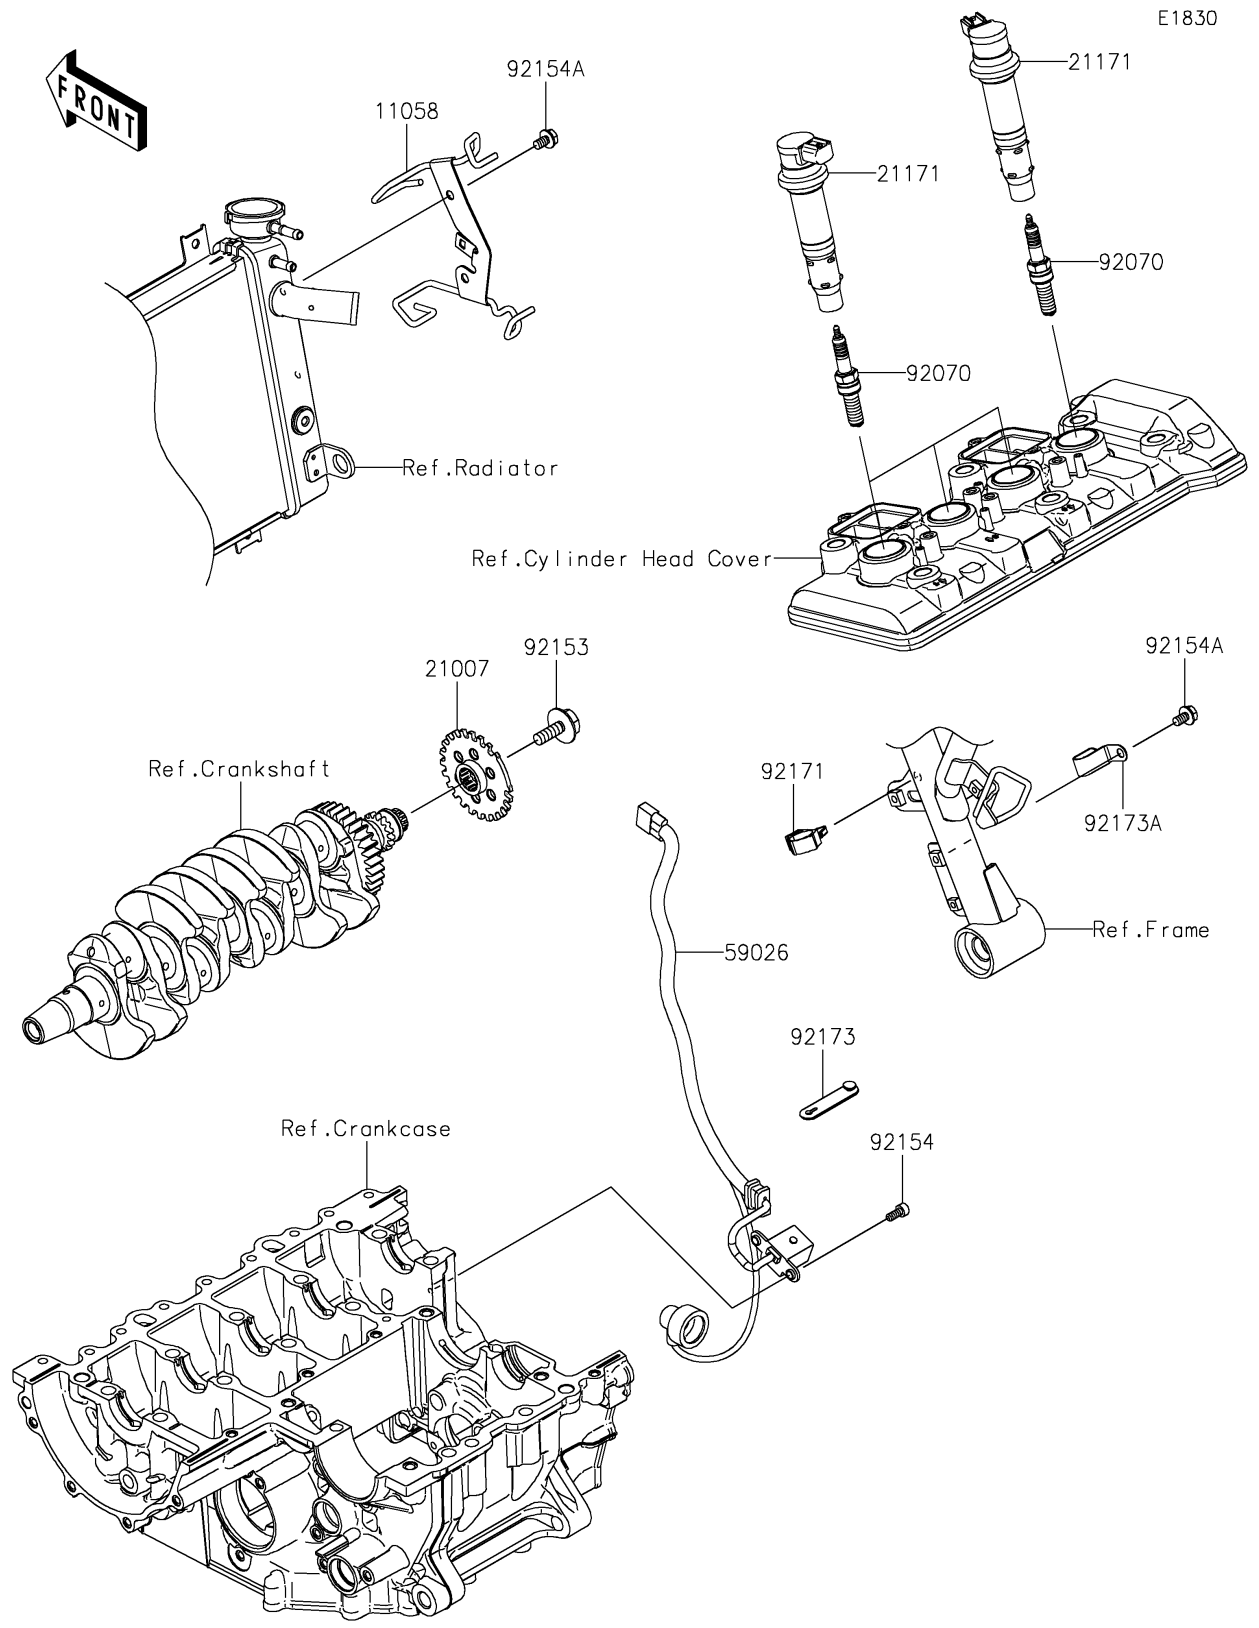

2024 NINJA® ZX™ -4RR KRT EDITION ABS PARTS DIAGRAM

Ignition System

E1830

2024 NINJA® ZX™ -4RR KRT EDITION ABS PARTS LIST

Ignition System

ITEM NAME	PART NUMBER	QUANTITY
BRACKET (Ref # 11058)	11058-0576	1
ROTOR,15T (Ref # 21007)	21007-0686	1
COIL-ASSY-IGNITION (Ref # 21171)	21171-0732	4
COIL-PULSING (Ref # 59026)	59026-0561	1
PLUG-SPARK,LMAR9G(NGK) (Ref # 92070)	92070-0716	4
BOLT,FLANGED,8X23 (Ref # 92153)	92153-0549	1
BOLT,SOCKET,5X12 (Ref # 92154)	92154-0503	2
BOLT,FLANGED,6X10 (Ref # 92154A)	92154-2939	3
CLAMP,BRAKE HOSE (Ref # 92171)	92171-0316	1
CLAMP (Ref # 92173)	92173-2198	1
CLAMP (Ref # 92173A)	92173-2588	1