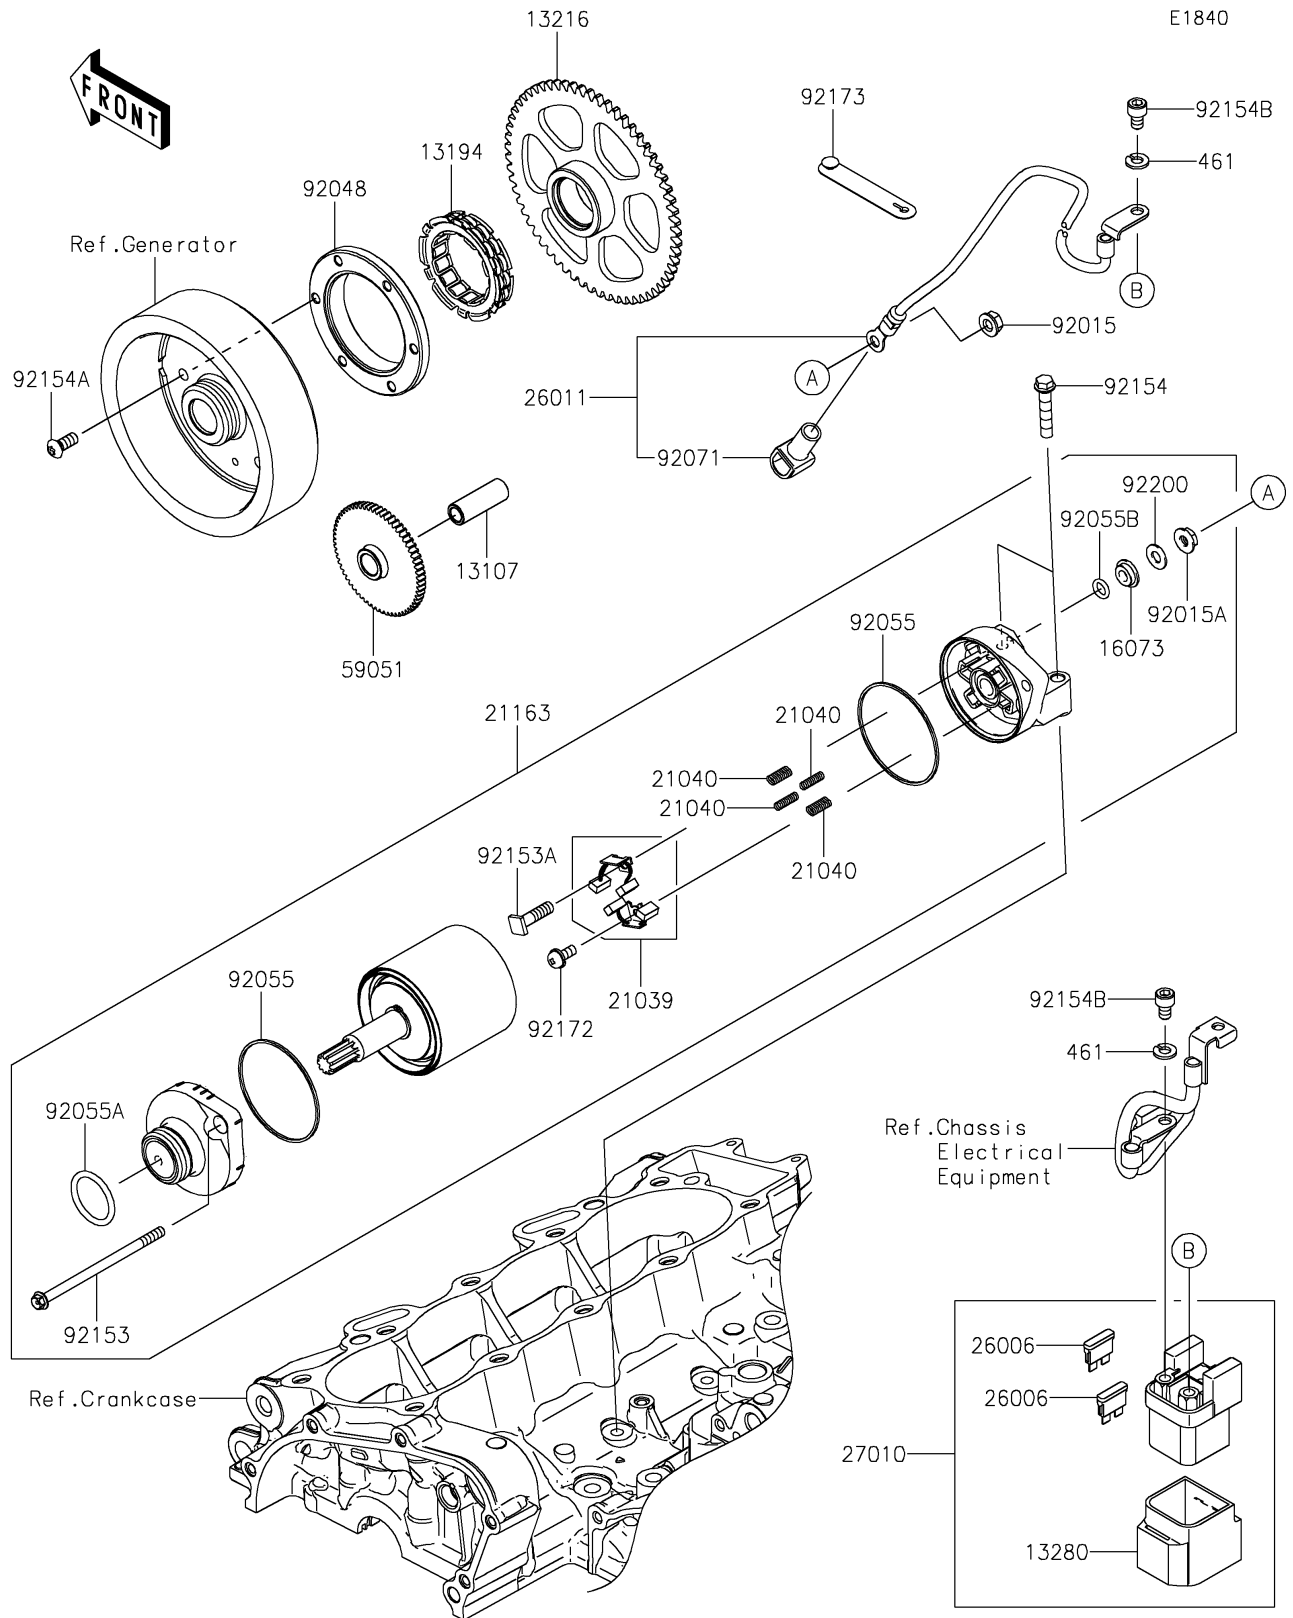

# 2023 Ninja® ZX-4RR PARTS DIAGRAM

## Starter Motor

## 2023 Ninja® ZX-4RR PARTS LIST

### Starter Motor

ITEM NAME	PART NUMBER	QUANTITY
SHAFT,IDLER (Ref # 13107)	13107-0861	1
CLUTCH-ONEWAY (Ref # 13194)	13194-1096	1
GEAR-COMP,ONEWAY CLUTCH (Ref # 13216)	13216-0913	1
HOLDER (Ref # 13280)	13280-0301	1
INSULATOR (Ref # 16073)	16073-0053	1
BRUSH,CARBON (Ref # 21039)	21039-0004	1
SPRING-BRUSH (Ref # 21040)	21040-0003	4
STARTER-ELECTRIC (Ref # 21163)	21163-0793	1
FUSE,BLADE,30A,GREEN (Ref # 26006)	26006-1006	2
WIRE-LEAD,STARTER (Ref # 26011)	26011-1942	1
SWITCH,MAGNETIC (Ref # 27010)	27010-0099	1
GEAR-SPUR,IDLER (Ref # 59051)	59051-0840	1
NUT,FLANGED,6MM (Ref # 92015)	92015-1367	1
NUT,STARTER MOTOR (Ref # 92015A)	92015-1476	1
RACE (Ref # 92048)	92048-0024	1
RING-O (Ref # 92055)	92055-0136	2
RING-O (Ref # 92055A)	92055-1276	1
RING-O,4.5X2.0 (Ref # 92055B)	92055-1370	1
GROMMET (Ref # 92071)	92071-0024	1
BOLT (Ref # 92153)	92153-1850	2
BOLT (Ref # 92153A)	92153-1866	1
BOLT,FLANGED,6X30 (Ref # 92154)	92154-1080	2
BOLT,TORX,6X14 (Ref # 92154A)	92154-1225	6
BOLT,SOCKET,6X10 (Ref # 92154B)	92154-4401	2
SCREW (Ref # 92172)	92172-0334	1
CLAMP (Ref # 92173)	92173-2199	1
WASHER (Ref # 92200)	92200-0386	1
WASHER-SPRING,6MM (Ref # 461)	461DA0600	2