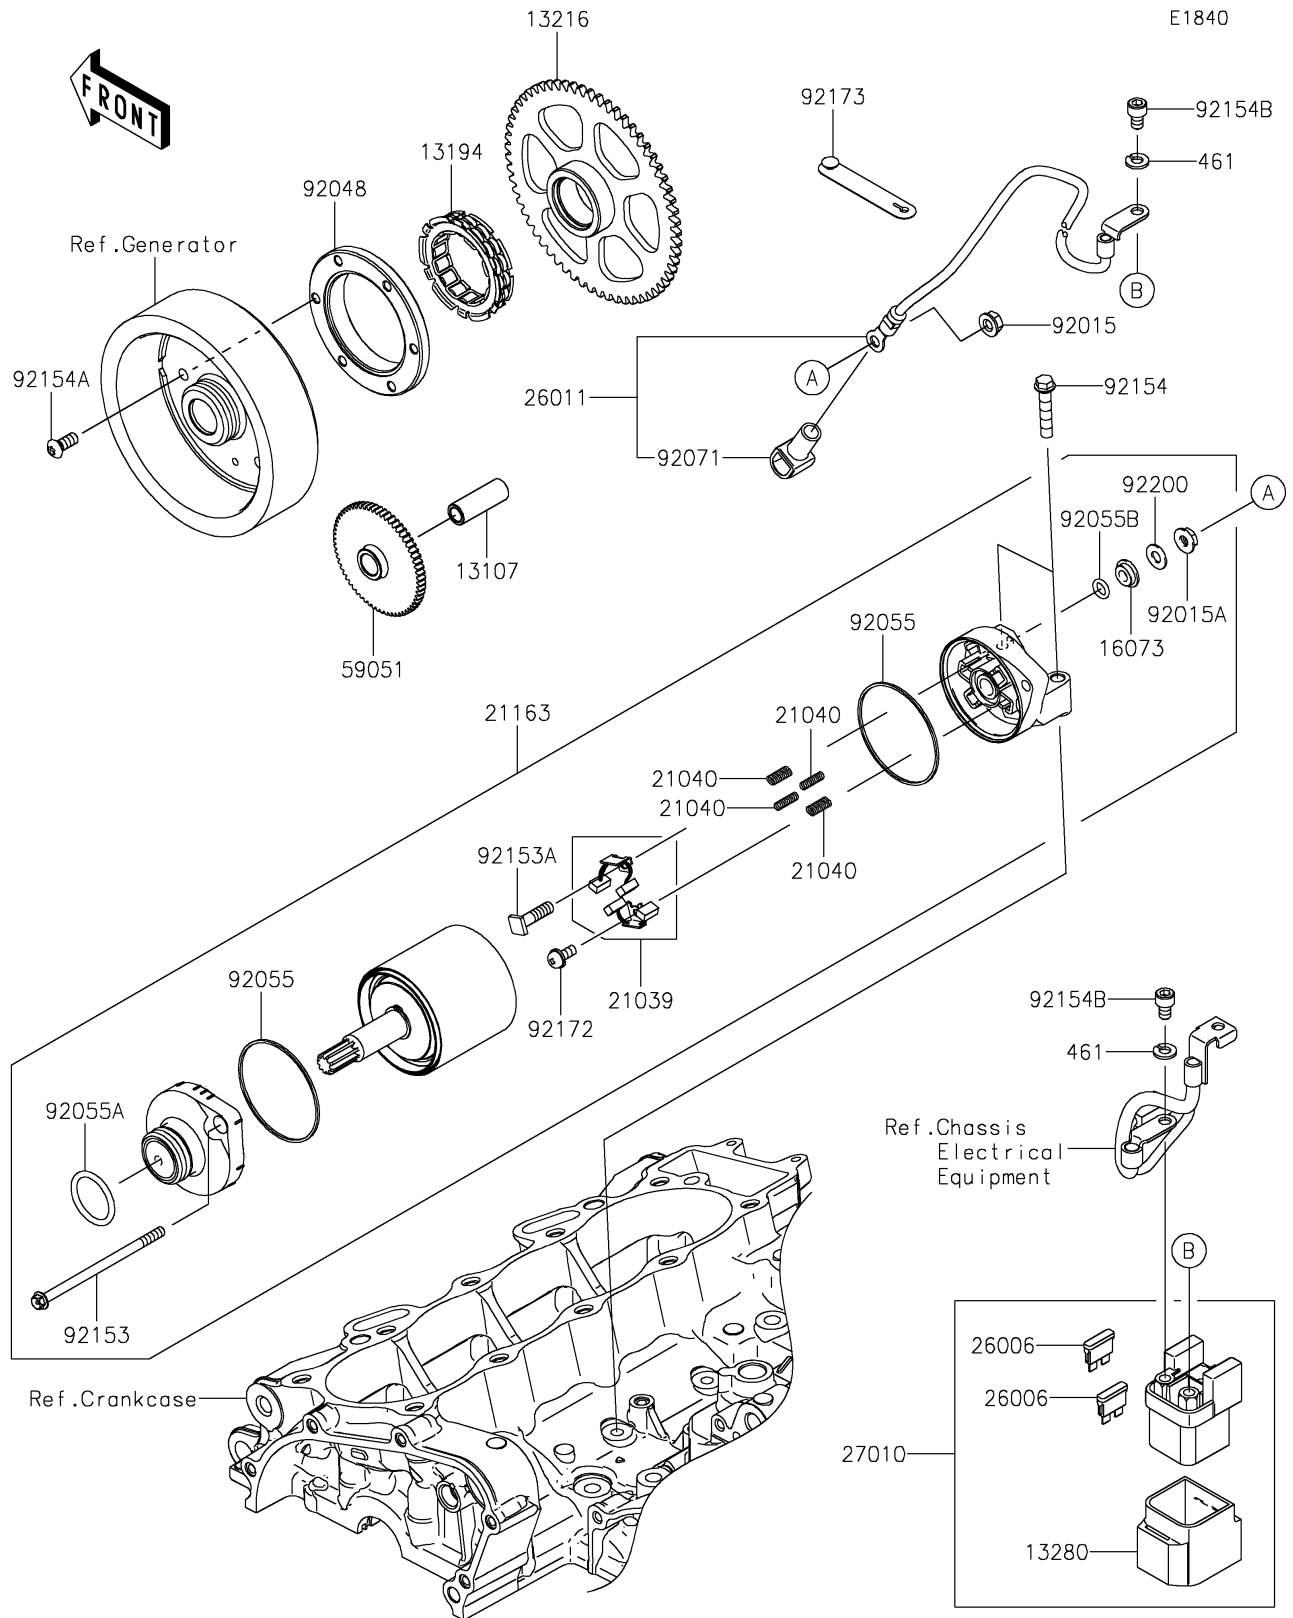

2023 Ninja® ZX-4RR PARTS DIAGRAM

Starter Motor

2023 Ninja® ZX-4RR PARTS LIST

Starter Motor

ITEM NAME	PART NUMBER	QUANTITY
SHAFT,IDLER (Ref # 13107)	13107-0861	1
CLUTCH-ONEWAY (Ref # 13194)	13194-1096	1
GEAR-COMP,ONEWAY CLUTCH (Ref # 13216)	13216-0913	1
HOLDER (Ref # 13280)	13280-0301	1
INSULATOR (Ref # 16073)	16073-0053	1
BRUSH,CARBON (Ref # 21039)	21039-0004	1
SPRING-BRUSH (Ref # 21040)	21040-0003	4
STARTER-ELECTRIC (Ref # 21163)	21163-0793	1
FUSE,BLADE,30A,GREEN (Ref # 26006)	26006-1006	2
WIRE-LEAD,STARTER (Ref # 26011)	26011-1942	1
SWITCH,MAGNETIC (Ref # 27010)	27010-0099	1
GEAR-SPUR,IDLER (Ref # 59051)	59051-0840	1
NUT,FLANGED,6MM (Ref # 92015)	92015-1367	1
NUT,STARTER MOTOR (Ref # 92015A)	92015-1476	1
RACE (Ref # 92048)	92048-0024	1
RING-O (Ref # 92055)	92055-0136	2
RING-O (Ref # 92055A)	92055-1276	1
RING-O,4.5X2.0 (Ref # 92055B)	92055-1370	1
GROMMET (Ref # 92071)	92071-0024	1
BOLT (Ref # 92153)	92153-1850	2
BOLT (Ref # 92153A)	92153-1866	1
BOLT,FLANGED,6X30 (Ref # 92154)	92154-1080	2
BOLT,TORX,6X14 (Ref # 92154A)	92154-1225	6
BOLT,SOCKET,6X10 (Ref # 92154B)	92154-4401	2
SCREW (Ref # 92172)	92172-0334	1
CLAMP (Ref # 92173)	92173-2199	1
WASHER (Ref # 92200)	92200-0386	1
WASHER-SPRING,6MM (Ref # 461)	461DA0600	2