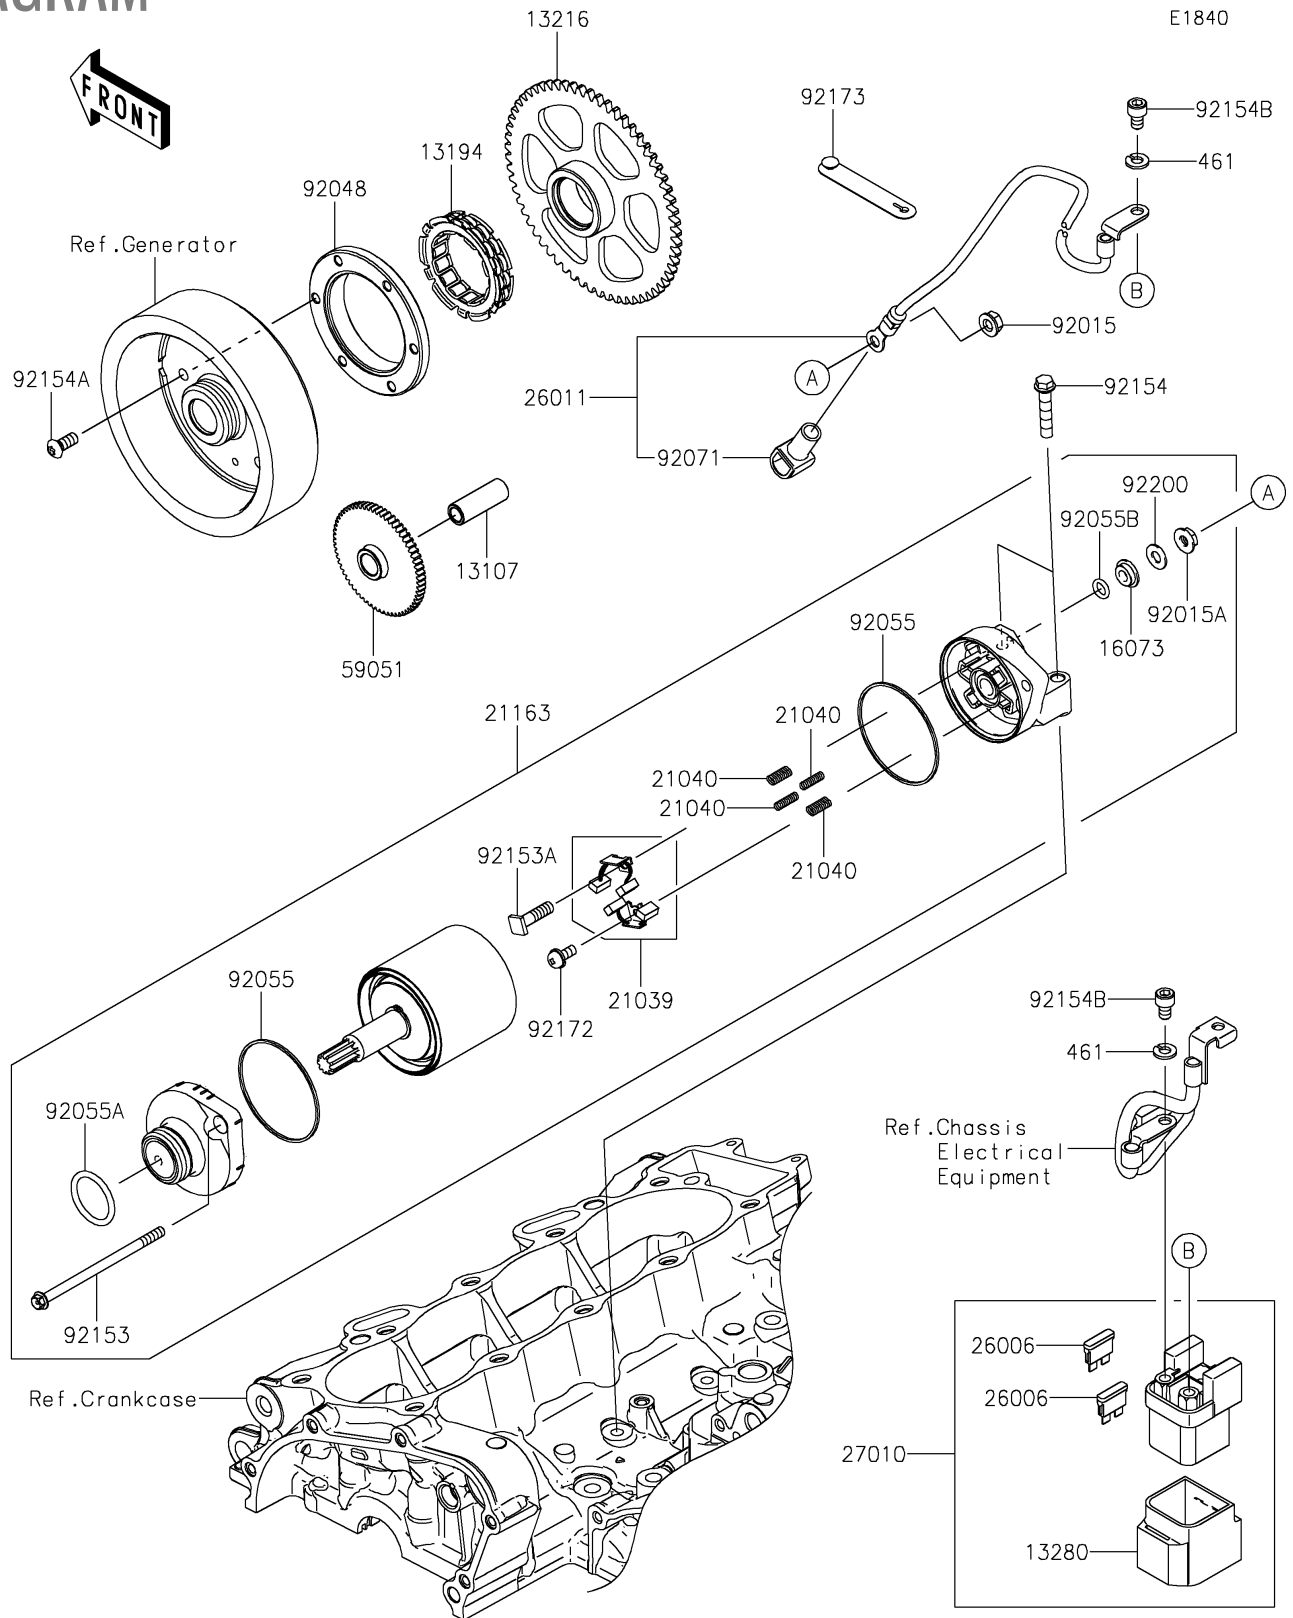

# 2024 NINJA® ZX™ -4RR 40th ANNIVERSARY EDITION ABS PARTS DIAGRAM

# 2024 NINJA® ZX™-4RR 40th ANNIVERSARY EDITION ABS PARTS LIST

## Starter Motor

ITEM NAME	PART NUMBER	QUANTITY
SHAFT,IDLER (Ref # 13107)	13107-0861	1
CLUTCH-ONEWAY (Ref # 13194)	13194-1096	1
GEAR-COMP,ONEWAY CLUTCH (Ref # 13216)	13216-0913	1
HOLDER (Ref # 13280)	13280-0301	1
INSULATOR (Ref # 16073)	16073-0053	1
BRUSH,CARBON (Ref # 21039)	21039-0004	1
SPRING-BRUSH (Ref # 21040)	21040-0003	4
STARTER-ELECTRIC (Ref # 21163)	21163-0793	1
FUSE,BLADE,30A,GREEN (Ref # 26006)	26006-1006	2
WIRE-LEAD,STARTER (Ref # 26011)	26011-1942	1
SWITCH,MAGNETIC (Ref # 27010)	27010-0099	1
GEAR-SPUR,IDLER (Ref # 59051)	59051-0840	1
NUT,FLANGED,6MM (Ref # 92015)	92015-1367	1
NUT,STARTER MOTOR (Ref # 92015A)	92015-1476	1
RACE (Ref # 92048)	92048-0024	1
RING-O (Ref # 92055)	92055-0136	2
RING-O (Ref # 92055A)	92055-1276	1
RING-O,4.5X2.0 (Ref # 92055B)	92055-1370	1
GROMMET (Ref # 92071)	92071-0024	1
BOLT (Ref # 92153)	92153-1850	2
BOLT (Ref # 92153A)	92153-1866	1
BOLT,FLANGED,6X30 (Ref # 92154)	92154-1080	2
BOLT,TORX,6X14 (Ref # 92154A)	92154-1225	6
BOLT,SOCKET,6X10 (Ref # 92154B)	92154-4401	2
SCREW (Ref # 92172)	92172-0334	1
CLAMP (Ref # 92173)	92173-2199	1
WASHER (Ref # 92200)	92200-0386	1
WASHER-SPRING,6MM (Ref # 461)	461DA0600	2