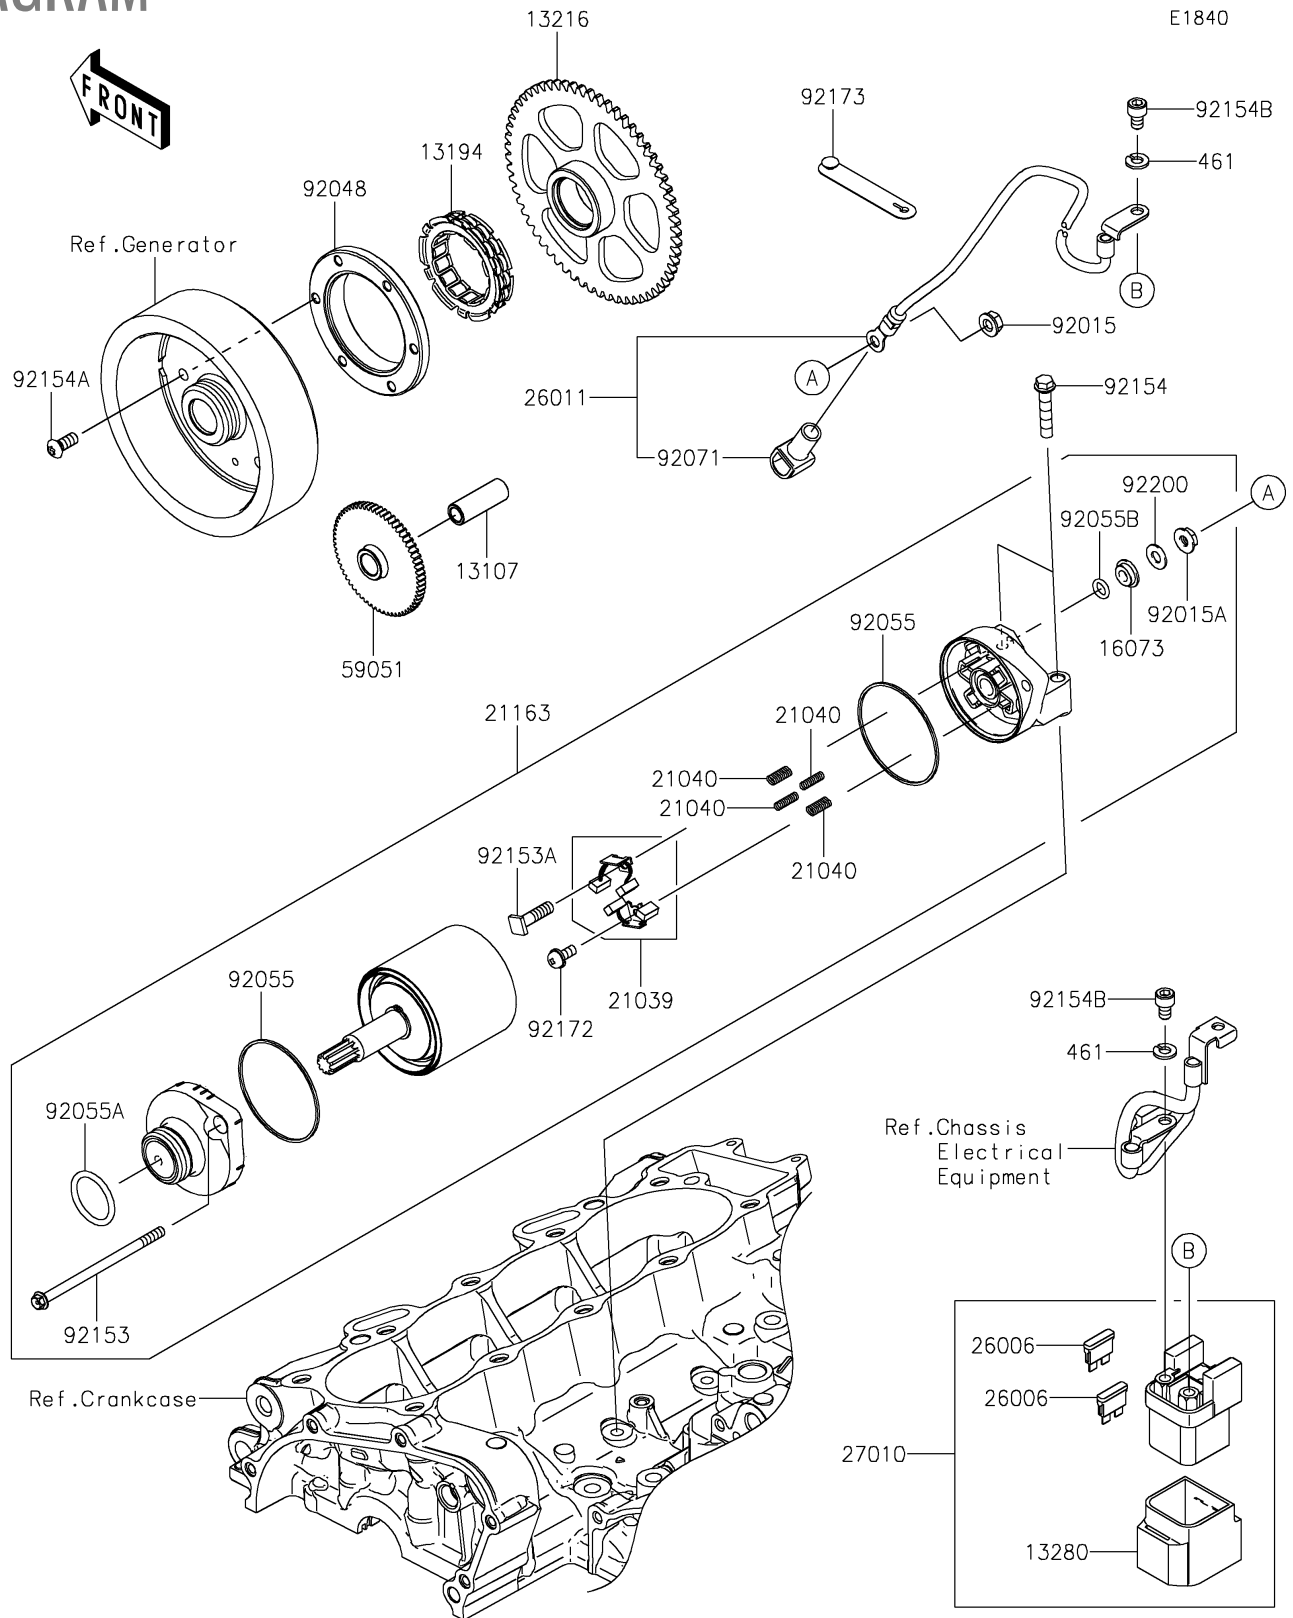

2024 NINJA® ZX™ -4RR 40th ANNIVERSARY EDITION ABS PARTS DIAGRAM

2024 NINJA® ZX™-4RR 40th ANNIVERSARY EDITION ABS PARTS LIST

Starter Motor

ITEM NAME	PART NUMBER	QUANTITY
SHAFT,IDLER (Ref # 13107)	13107-0861	1
CLUTCH-ONEWAY (Ref # 13194)	13194-1096	1
GEAR-COMP,ONEWAY CLUTCH (Ref # 13216)	13216-0913	1
HOLDER (Ref # 13280)	13280-0301	1
INSULATOR (Ref # 16073)	16073-0053	1
BRUSH,CARBON (Ref # 21039)	21039-0004	1
SPRING-BRUSH (Ref # 21040)	21040-0003	4
STARTER-ELECTRIC (Ref # 21163)	21163-0793	1
FUSE,BLADE,30A,GREEN (Ref # 26006)	26006-1006	2
WIRE-LEAD,STARTER (Ref # 26011)	26011-1942	1
SWITCH,MAGNETIC (Ref # 27010)	27010-0099	1
GEAR-SPUR,IDLER (Ref # 59051)	59051-0840	1
NUT,FLANGED,6MM (Ref # 92015)	92015-1367	1
NUT,STARTER MOTOR (Ref # 92015A)	92015-1476	1
RACE (Ref # 92048)	92048-0024	1
RING-O (Ref # 92055)	92055-0136	2
RING-O (Ref # 92055A)	92055-1276	1
RING-O,4.5X2.0 (Ref # 92055B)	92055-1370	1
GROMMET (Ref # 92071)	92071-0024	1
BOLT (Ref # 92153)	92153-1850	2
BOLT (Ref # 92153A)	92153-1866	1
BOLT,FLANGED,6X30 (Ref # 92154)	92154-1080	2
BOLT,TORX,6X14 (Ref # 92154A)	92154-1225	6
BOLT,SOCKET,6X10 (Ref # 92154B)	92154-4401	2
SCREW (Ref # 92172)	92172-0334	1
CLAMP (Ref # 92173)	92173-2199	1
WASHER (Ref # 92200)	92200-0386	1
WASHER-SPRING,6MM (Ref # 461)	461DA0600	2