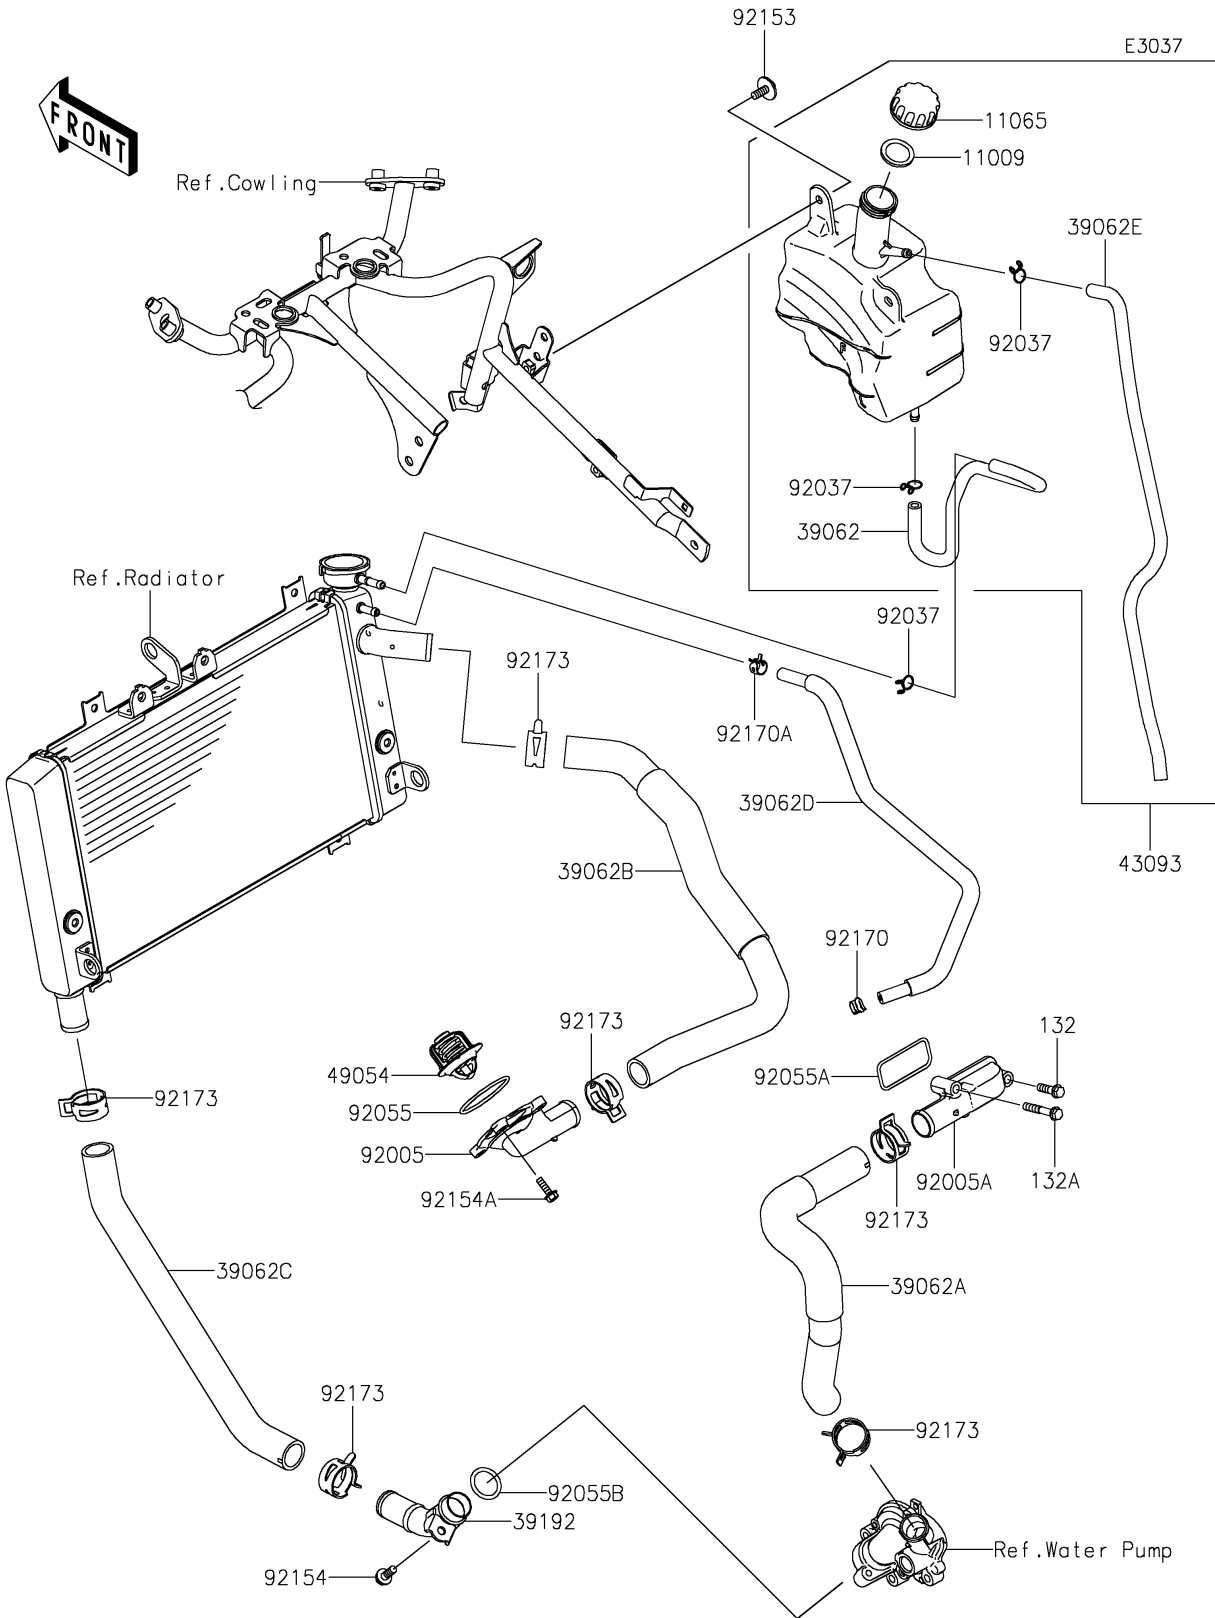

2023 NINJA® ZX™-4RR KRT EDITION PARTS DIAGRAM

Water Pipe

2023 NINJA® ZX™ -4RR KRT EDITION PARTS LIST

Water Pipe

ITEM NAME	PART NUMBER	QUANTITY
GASKET,RESERVOIR TANK CAP (Ref # 11009)	11009-1145	1
CAP (Ref # 11065)	11065-0969	1
HOSE-COOLING,RETURN (Ref # 39062)	39062-0853	1
HOSE-COOLING,W/P-FITTING (Ref # 39062A)	39062-0854	1
HOSE-COOLING,RAD-FITTING (Ref # 39062B)	39062-0855	1
HOSE-COOLING,RAD-W/P (Ref # 39062C)	39062-0856	1
HOSE-COOLING,AIR BLEED (Ref # 39062D)	39062-0857	1
HOSE-COOLING,OVER FLOW (Ref # 39062E)	39062-0926	1
PIPE-WATER (Ref # 39192)	39192-0658	1
RESERVOIR-ASSY-TANK (Ref # 43093)	43093-0009	1
THERMOSTAT (Ref # 49054)	49054-0001	1
FITTING,THERMO CAP (Ref # 92005)	92005-0957	1
FITTING (Ref # 92005A)	92005-0958	1
CLAMP,TUBE (Ref # 92037)	92037-147	3
RING-O,44.7X2.4 (Ref # 92055)	92055-0947	1
RING-O,FITTING (Ref # 92055A)	92055-0948	1
RING-O,21.6X3.1 (Ref # 92055B)	92055-0949	1
BOLT,FLANGED-SMALL,6X16 (Ref # 92153)	92153-1798	2
BOLT,FLANGED-SMALL,6X16 (Ref # 92154)	92154-1893	1
BOLT,FLANGED,5X16 (Ref # 92154A)	92154-7034	4
CLAMP (Ref # 92170)	92170-1493	1
CLAMP (Ref # 92170A)	92170-1872	1
CLAMP (Ref # 92173)	92173-1688	6
BOLT-FLANGED-SMALL,6X20 (Ref # 132)	132BA0620	1
BOLT-FLANGED-SMALL,6X35 (Ref # 132A)	132BA0635	1