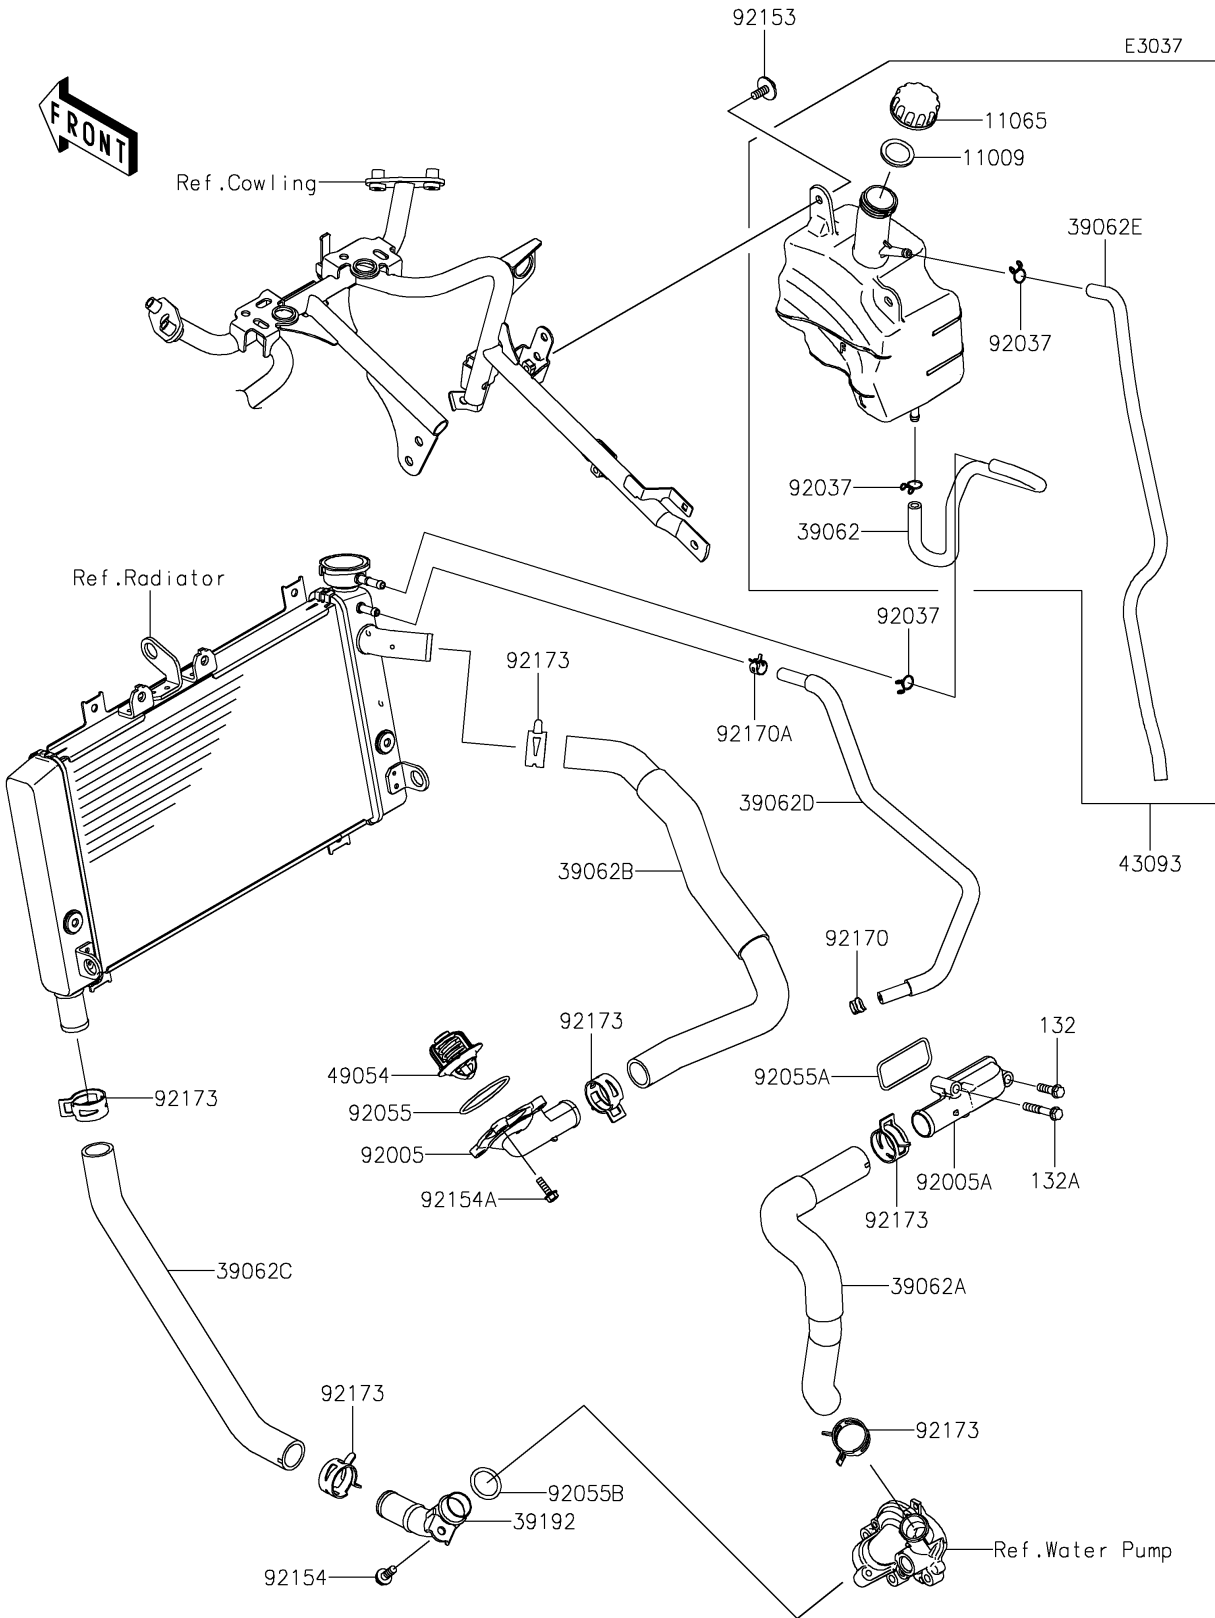

2023 Ninja® ZX-4RR PARTS DIAGRAM

Water Pipe

2023 Ninja® ZX-4RR PARTS LIST

Water Pipe

ITEM NAME	PART NUMBER	QUANTITY
GASKET,RESERVOIR TANK CAP (Ref # 11009)	11009-1145	1
CAP (Ref # 11065)	11065-0969	1
HOSE-COOLING,RETURN (Ref # 39062)	39062-0853	1
HOSE-COOLING,W/P-FITTING (Ref # 39062A)	39062-0854	1
HOSE-COOLING,RAD-FITTING (Ref # 39062B)	39062-0855	1
HOSE-COOLING,RAD-W/P (Ref # 39062C)	39062-0856	1
HOSE-COOLING,AIR BLEED (Ref # 39062D)	39062-0857	1
HOSE-COOLING,OVER FLOW (Ref # 39062E)	39062-0926	1
PIPE-WATER (Ref # 39192)	39192-0658	1
RESERVOIR-ASSY-TANK (Ref # 43093)	43093-0009	1
THERMOSTAT (Ref # 49054)	49054-0001	1
FITTING,THERMO CAP (Ref # 92005)	92005-0957	1
FITTING (Ref # 92005A)	92005-0958	1
CLAMP,TUBE (Ref # 92037)	92037-147	3
RING-O,44.7X2.4 (Ref # 92055)	92055-0947	1
RING-O,FITTING (Ref # 92055A)	92055-0948	1
RING-O,21.6X3.1 (Ref # 92055B)	92055-0949	1
BOLT,FLANGED-SMALL,6X16 (Ref # 92153)	92153-1798	2
BOLT,FLANGED-SMALL,6X16 (Ref # 92154)	92154-1893	1
BOLT,FLANGED,5X16 (Ref # 92154A)	92154-7034	4
CLAMP (Ref # 92170)	92170-1493	1
CLAMP (Ref # 92170A)	92170-1872	1
CLAMP (Ref # 92173)	92173-1688	6
BOLT-FLANGED-SMALL,6X20 (Ref # 132)	132BA0620	1
BOLT-FLANGED-SMALL,6X35 (Ref # 132A)	132BA0635	1