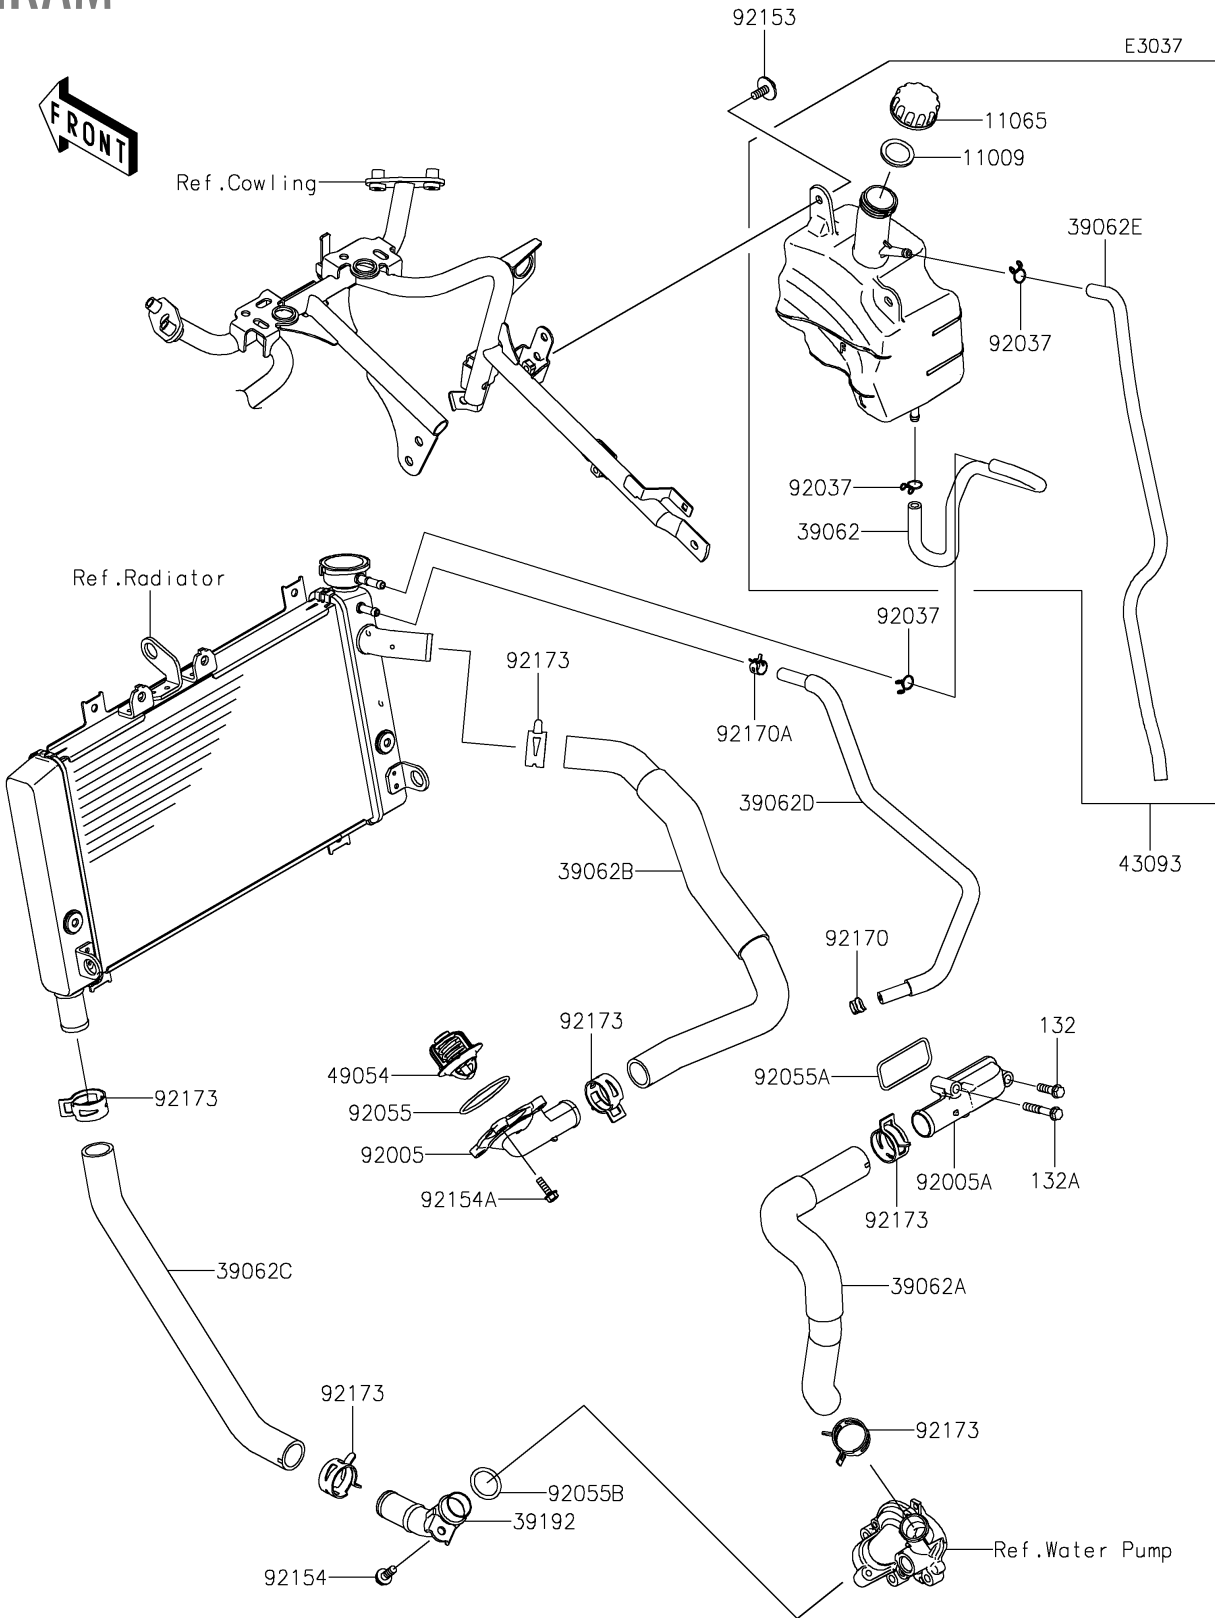

2024 NINJA® ZX™-4RR 40th ANNIVERSARY EDITION ABS PARTS DIAGRAM

2024 NINJA® ZX™-4RR 40th ANNIVERSARY EDITION ABS PARTS LIST

Water Pipe

ITEM NAME	PART NUMBER	QUANTITY
GASKET,RESERVOIR TANK CAP (Ref # 11009)	11009-1145	1
CAP (Ref # 11065)	11065-0969	1
HOSE-COOLING,RETURN (Ref # 39062)	39062-0853	1
HOSE-COOLING,W/P-FITTING (Ref # 39062A)	39062-0854	1
HOSE-COOLING,RAD-FITTING (Ref # 39062B)	39062-0855	1
HOSE-COOLING,RAD-W/P (Ref # 39062C)	39062-0856	1
HOSE-COOLING,AIR BLEED (Ref # 39062D)	39062-0857	1
HOSE-COOLING,OVER FLOW (Ref # 39062E)	39062-0926	1
PIPE-WATER (Ref # 39192)	39192-0658	1
RESERVOIR-ASSY-TANK (Ref # 43093)	43093-0009	1
THERMOSTAT (Ref # 49054)	49054-0001	1
FITTING,THERMO CAP (Ref # 92005)	92005-0957	1
FITTING (Ref # 92005A)	92005-0958	1
CLAMP,TUBE (Ref # 92037)	92037-147	3
RING-O,44.7X2.4 (Ref # 92055)	92055-0947	1
RING-O,FITTING (Ref # 92055A)	92055-0948	1
RING-O,21.6X3.1 (Ref # 92055B)	92055-0949	1
BOLT,FLANGED-SMALL,6X16 (Ref # 92153)	92153-1798	2
BOLT,FLANGED-SMALL,6X16 (Ref # 92154)	92154-1893	1
BOLT,FLANGED,5X16 (Ref # 92154A)	92154-7034	4
CLAMP (Ref # 92170)	92170-1493	1
CLAMP (Ref # 92170A)	92170-1872	1
CLAMP (Ref # 92173)	92173-1688	6
BOLT-FLANGED-SMALL,6X20 (Ref # 132)	132BA0620	1
BOLT-FLANGED-SMALL,6X35 (Ref # 132A)	132BA0635	1