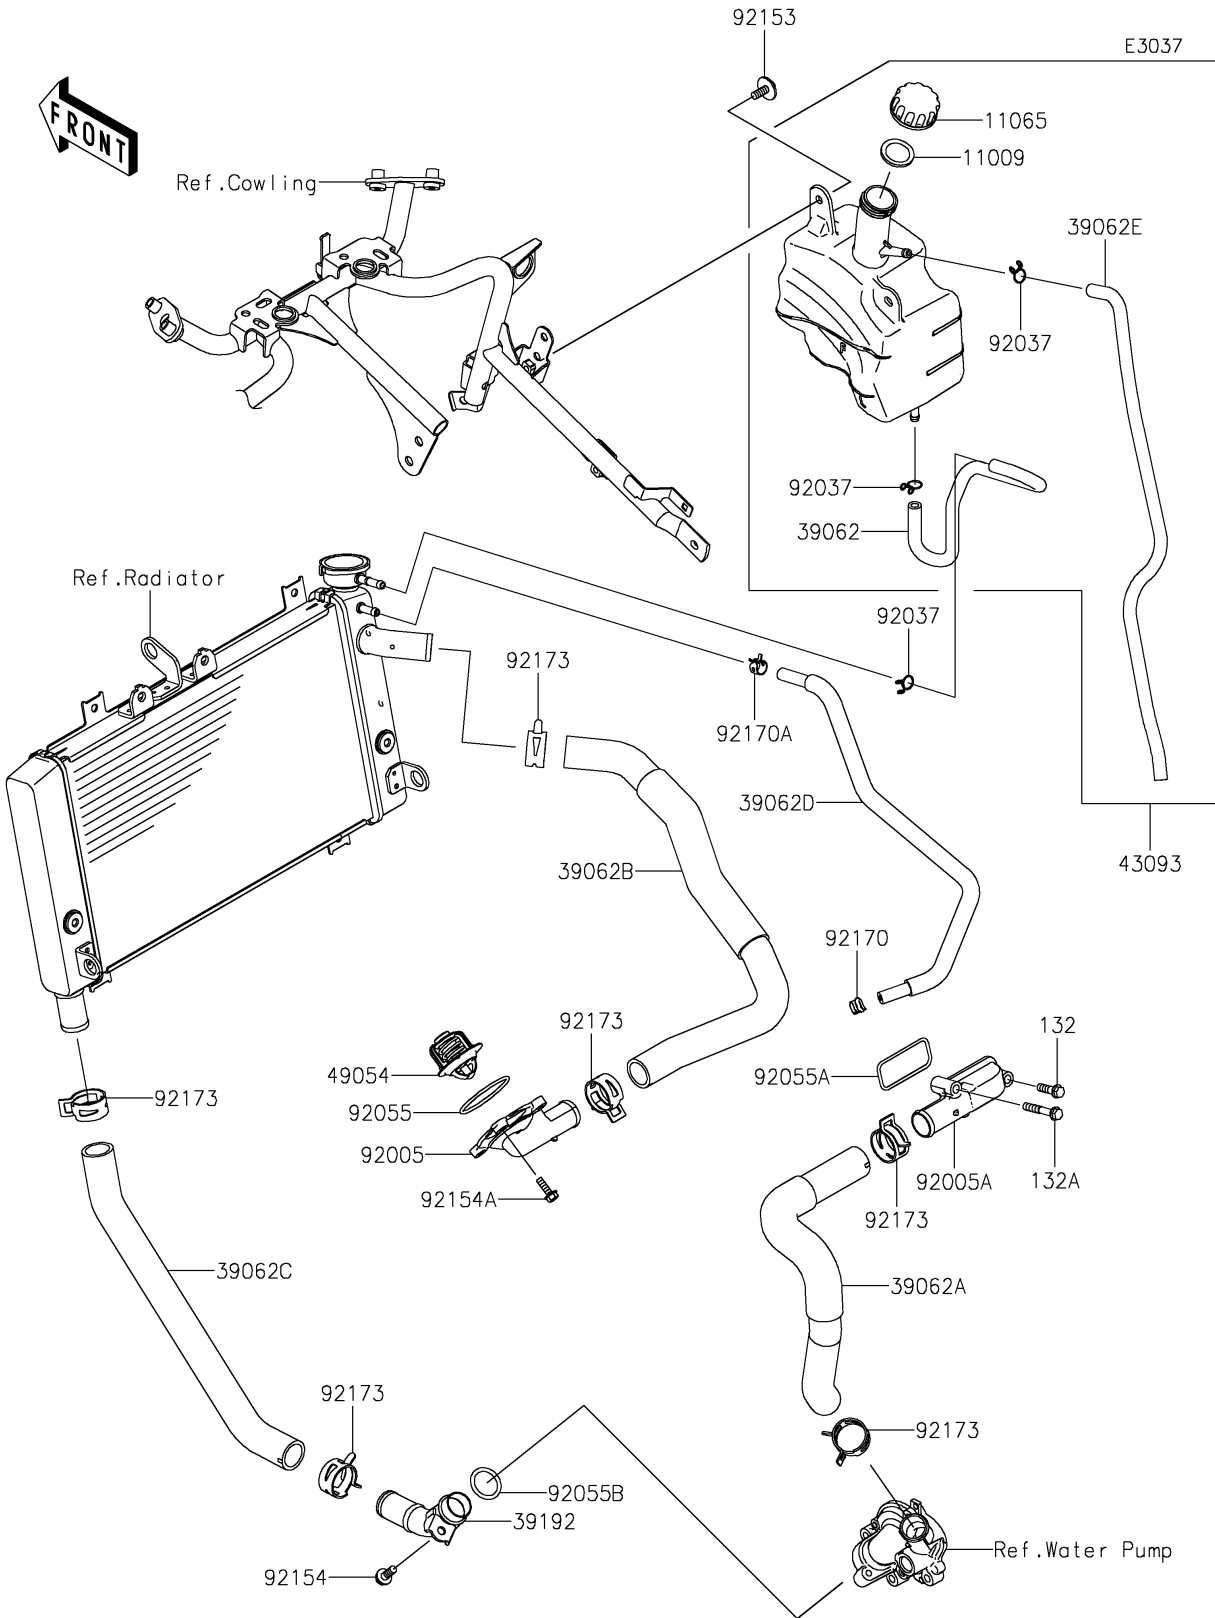

# 2024 Ninja ZX-4RR PARTS DIAGRAM

## Water Pipe

## 2024 Ninja ZX-4RR PARTS LIST

### Water Pipe

ITEM NAME	PART NUMBER	QUANTITY
GASKET,RESERVOIR TANK CAP (Ref # 11009)	11009-1145	1
CAP (Ref # 11065)	11065-0969	1
HOSE-COOLING,RETURN (Ref # 39062)	39062-0853	1
HOSE-COOLING,W/P-FITTING (Ref # 39062A)	39062-0854	1
HOSE-COOLING,RAD-FITTING (Ref # 39062B)	39062-0855	1
HOSE-COOLING,RAD-W/P (Ref # 39062C)	39062-0856	1
HOSE-COOLING,AIR BLEED (Ref # 39062D)	39062-0857	1
HOSE-COOLING,OVER FLOW (Ref # 39062E)	39062-0926	1
PIPE-WATER (Ref # 39192)	39192-0658	1
RESERVOIR-ASSY-TANK (Ref # 43093)	43093-0009	1
THERMOSTAT (Ref # 49054)	49054-0001	1
FITTING,THERMO CAP (Ref # 92005)	92005-0957	1
FITTING (Ref # 92005A)	92005-0958	1
CLAMP,TUBE (Ref # 92037)	92037-147	3
RING-O,44.7X2.4 (Ref # 92055)	92055-0947	1
RING-O,FITTING (Ref # 92055A)	92055-0948	1
RING-O,21.6X3.1 (Ref # 92055B)	92055-0949	1
BOLT,FLANGED-SMALL,6X16 (Ref # 92153)	92153-1798	2
BOLT,FLANGED-SMALL,6X16 (Ref # 92154)	92154-1893	1
BOLT,FLANGED,5X16 (Ref # 92154A)	92154-7034	4
CLAMP (Ref # 92170)	92170-1493	1
CLAMP (Ref # 92170A)	92170-1872	1
CLAMP (Ref # 92173)	92173-1688	6
BOLT-FLANGED-SMALL,6X20 (Ref # 132)	132BA0620	1
BOLT-FLANGED-SMALL,6X35 (Ref # 132A)	132BA0635	1