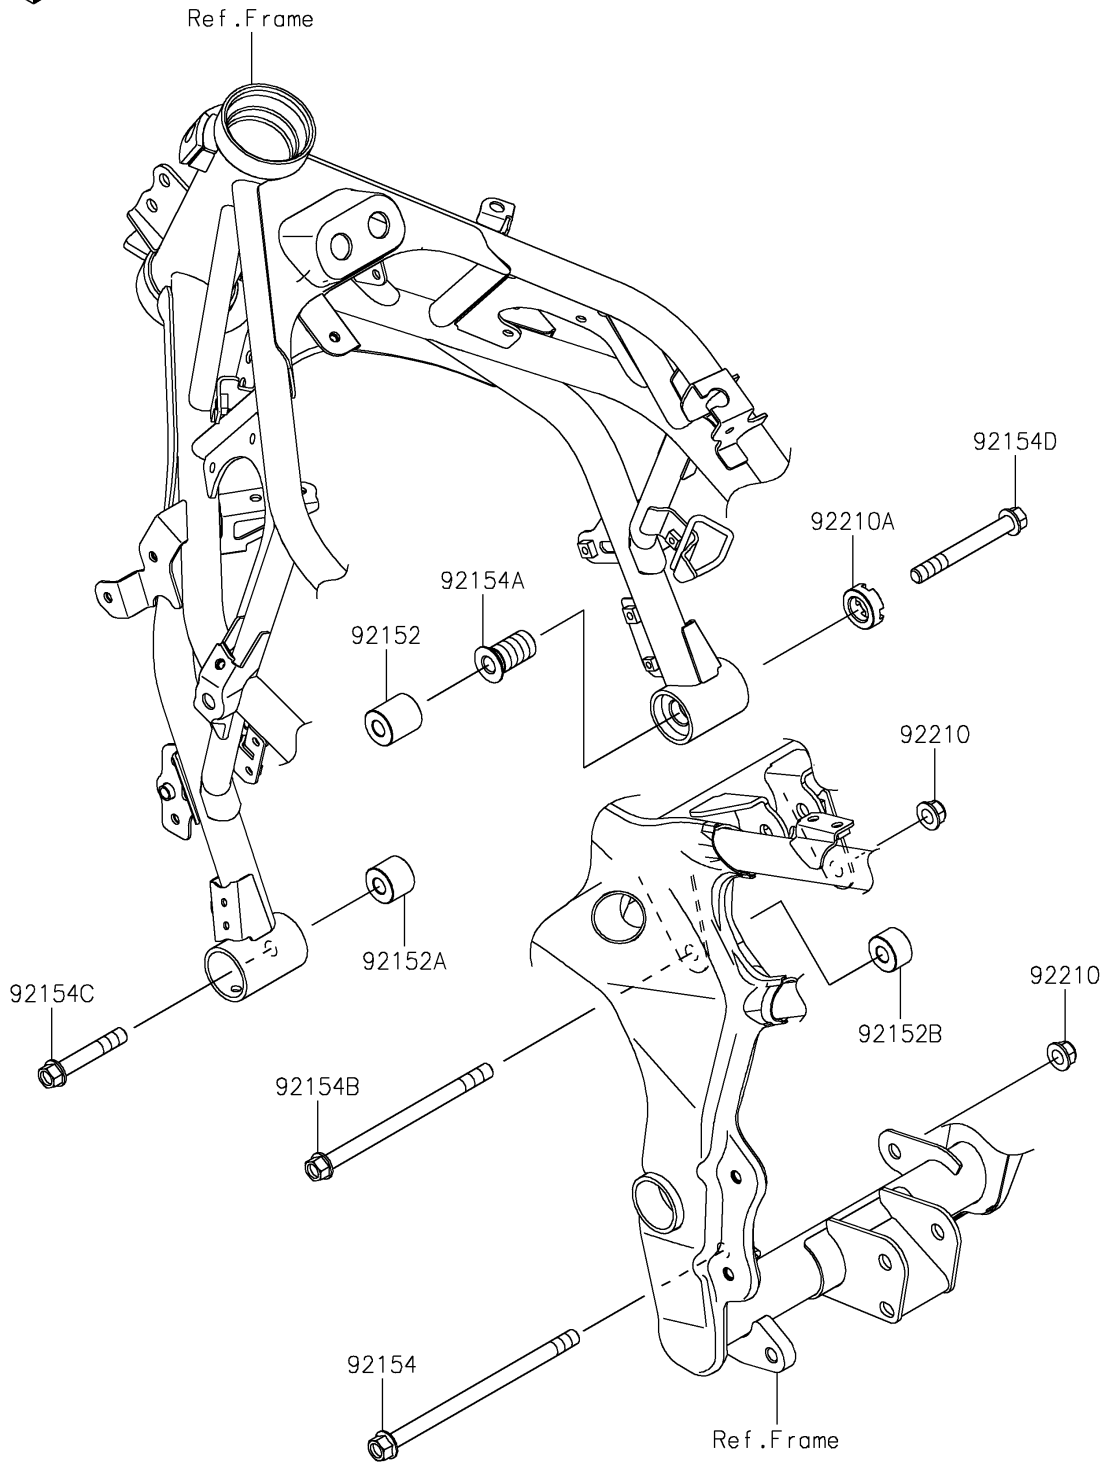

2023 NINJA® ZX™ -4RR KRT EDITION PARTS DIAGRAM

Engine Mount

F2122

2023 NINJA® ZX™ -4RR KRT EDITION PARTS LIST

Engine Mount

ITEM NAME	PART NUMBER	QUANTITY
COLLAR,10.5X25X27.5 (Ref # 92152)	92152-2635	1
COLLAR,10.5X25X20 (Ref # 92152A)	92152-2878	1
COLLAR,10.5X25X15 (Ref # 92152B)	92152-2879	1
BOLT,FLANGED,10X170 (Ref # 92154)	92154-0840	1
BOLT,ADJUST,18X35 (Ref # 92154A)	92154-2168	1
BOLT,FLANGED,10X150 (Ref # 92154B)	92154-4431	1
BOLT,FLANGED,10X60 (Ref # 92154C)	92154-7049	1
BOLT,FLANGED,10X85 (Ref # 92154D)	92154-7050	1
NUT,LOCK,FLANGED,10MM (Ref # 92210)	92210-1081	2
NUT,18MM (Ref # 92210A)	92210-1203	1